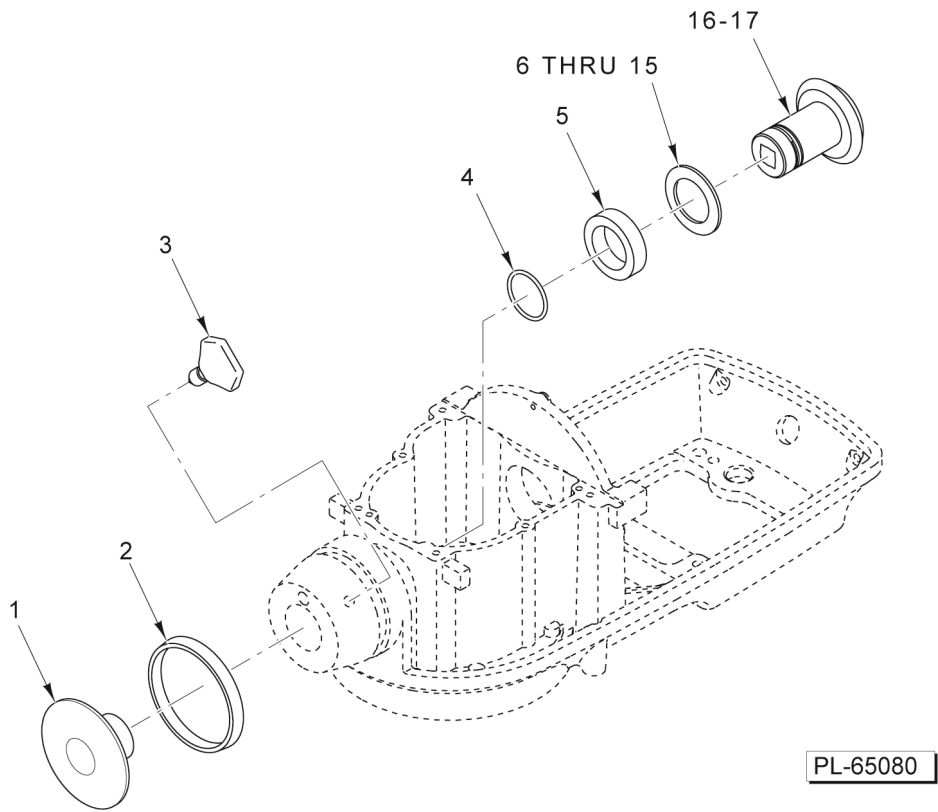

PL-65080

ATTACHMENT HUB

ATTACHMENT HUB

ILLUS.	PART NO.	NAME OF PART	AMT.
PL-65080			
1	00-917221	Plug - Attachment.....	1
2	00-937329-00003	Seal - Neoprene.....	1
3	00-108197-00001	Thumb Screw 1-1/4.....	1
4	OR-001-03	O-Ring - Quad.....	1
5	00-874837	Spacer.....	1
6	00-012746-00005	Washer - Thrust (0.080).....	AR
7	00-012746-00006	Washer - Thrust (0.106).....	AR
8	00-012746-00007	Washer - Thrust (0.092).....	AR
9	00-012746-00008	Washer - Thrust (0.086).....	AR
10	00-012746-00009	Washer - Thrust (0.098).....	AR
11	00-012746-00010	Washer - Thrust (0.112).....	AR
12	00-012746-00012	Washer - Thrust (0.119).....	AR
13	00-012746-00013	Washer - Thrust (0.121).....	AR
14	00-012746-00016	Washer - Thrust (0.129).....	AR
15	00-012746-00019	Washer - Thrust (0.115).....	AR
16	00-435065-00002	Bevel Drive Gear & Seal Assy. (Incls. Item 17).....	1
17	PL-003-17	Plug - Expansion.....	1