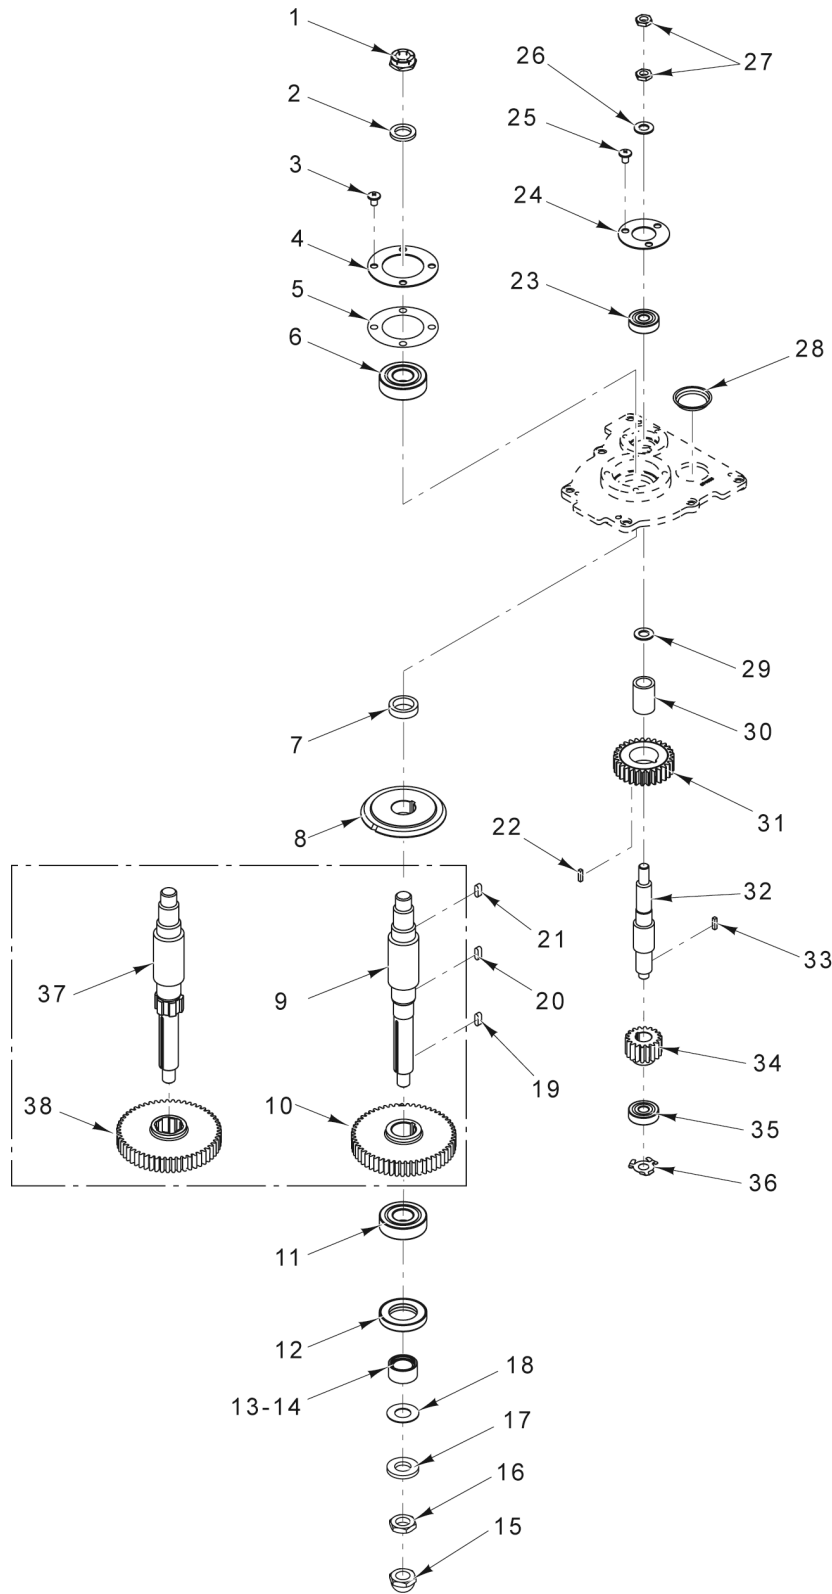

PL-65085

TRANSMISSION

TRANSMISSION

ILLUS.	PART NO.	NAME OF PART	AMT.
PL-65085			
1	NS-032-37	Lock Nut 5/8-18 Special.....	1
2	WS-031-41	Washer.....	1
3	SC-089-01	Cap Screw 1/4-20 x 1/2 Hex Socket Hd.....	4
4	00-874787	Retainer - Planetary Bearing.....	1
5	00-874795	Gasket - Bearing.....	1
6	BB-005-34	Ball Bearing.....	1
7	00-874793	Spacer - Planetary.....	1
8	00-124733-00002	Gear - Bevel (46T).....	1
9	00-874635	Shaft - Planetary (Use Only W/Item 10).....	1
10	00-874778	Gear (55T, 14P) (Use Only W/Item 9).....	1
11	BB-020-06	Ball Bearing (Fafnir 204KDFA51580).....	1
12	00-114695	Seal - Oil.....	1
13	00-437342	Spacer - Bearing.....	1
14	00-067500-00078	O-Ring.....	1
15	00-024715-00003	Acorn Nut 1/2-20.....	1
16	00-010928-00002	Nut - Special.....	1
17	WS-030-83	Washer - Retaining (STL).....	1
18	00-124946	Washer (1/32 Thk.).....	1
19	00-012430-00017	Key 1/8 x 1/8 x 2-7/16.....	1
20	00-874873-00002	Key.....	1
21	00-874873-00001	Key.....	1
22	00-012430-00024	Key 1/8 x 1/8 x 1/2.....	1
23	BB-005-02	Ball Bearing - N.D. #7500.....	1
24	00-874788	Retainer - Bearing.....	1
25	SC-089-01	Cap Screw 1/4-20 x 1/2 Hex Socket Hd.....	3
26	WS-006-36	Washer.....	1
27	00-012710	Nut - Retaining.....	2
28	00-064871	Plug - Friction.....	1
29	00-968075	Spacer, Worm Wheel.....	1
30	00-916962	Spacer - Gear.....	1
31	00-917797	Gear - Worm.....	1
32	00-916961	Shaft - Worm Wheel.....	1
33	00-012430-00024	Key 1/8 x 1/8 x 1/2.....	1
34	00-874777	Gear (18T, 14P).....	1
35	BB-021-62	Ball Bearing.....	1
36	SL-002-08	Spring - Loading.....	1
37	00-937980	Shaft Planetary (Use Only W/Item 38) (Repls Item 9).....	1
38	00-937981	Gear (55T-14P) (Use Only W/Item 37) (Repls Item 10).....	1