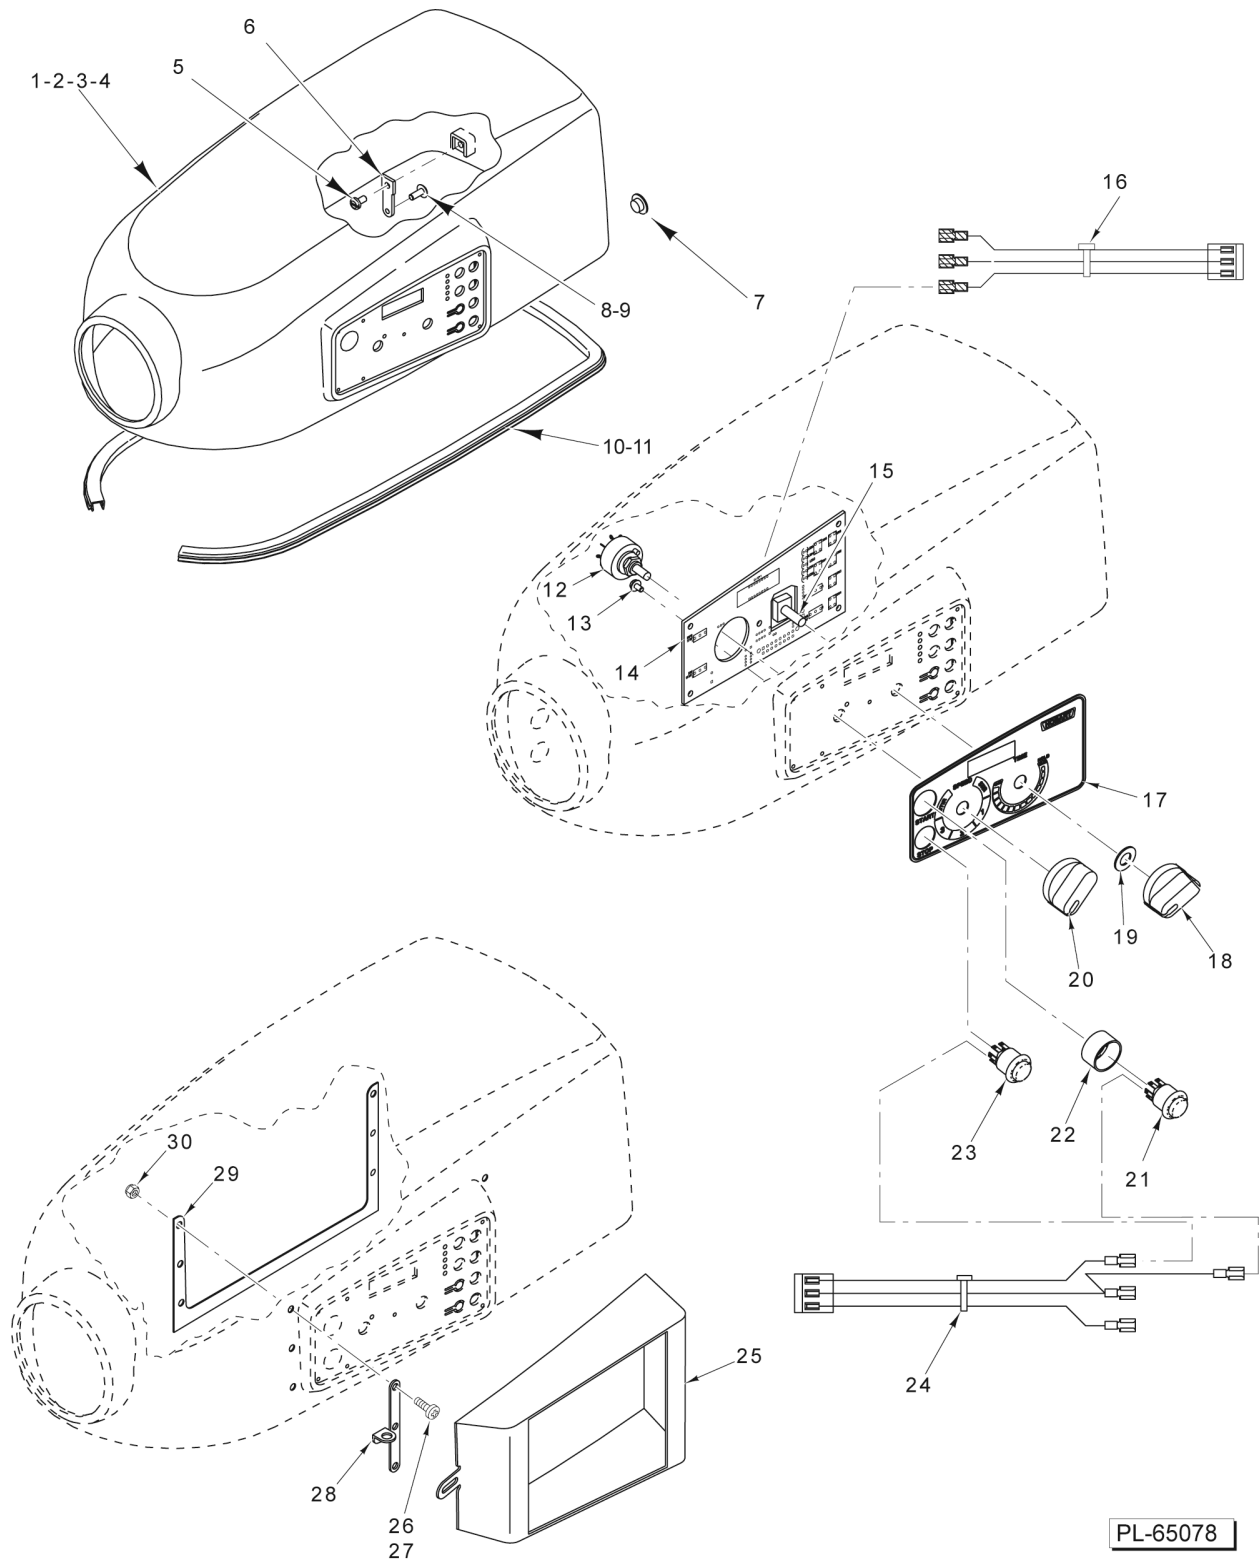

**Table of Contents**

5	CONTROL PANEL
7	ELECTRICAL COMPONENTS
9	ATTACHMENT HUB
11	BASE AND PEDESTAL
13	FLOOR BASE AND PEDESTAL (ML-141127, ML-141133, & ML-141135)
15	BOWL SUPPORT
17	TRANSMISSION CASE AND MOTOR
19	TRANSMISSION
21	PLANETARY
23	BOWL AND BOWL GUARD
25	AGITATORS AND ACCESSORIES
27	MIXER TABLE

## CONTROL PANEL

ILLUS. PL-65078	PART NO.	NAME OF PART	AMT.
1	00-937698-00001	Top Cover Assy. (Gray) Incls. Top Cover & Items 5-8 and 12-24.....	1
2	00-937698-00002	Top Cover Assy. (CE) Incls. Top Cover & Items 5-8 and 12-24.....	1
3	00-937698-00003	Top Cover Assy. (Blue) Incls. Top Cover & Items 5-8 and 12-24.....	1
4	00-937698-00004	Top Cover Assy. (Red) Incls. Top Cover & Items 5-8 and 12-24.....	1
5	SD-024-38	Self-Tapping Screw 10-24 x 3/8 Phil. Pan Hd., Type TT.....	2
6	00-874829	Tab - Cover Mounting.....	1
7	00-874857	Plug.....	1
8	SC-066-20	Mach. Screw 10-32 x 1/2 Phil. Truss Hd. (SST).....	2
9	SC-128-81	Mach. Screw 10-32 x 1/2 Tx. Button Hd. (Correctional).....	2
10	00-937329-00001	Seal - Neoprene.....	1
11	00-937329-00002	Seal - Neoprene.....	1
12	00-937061	Switch - Speed Selector Assy. (6-Position).....	1
13	SD-039-23	Self-Tapping Screw 6-32 x 1/4 Hex Washer Hd., Type RL.....	5
14	00-937693	PCB Assy.....	1
15	00-937694	Potentiometer Assy.....	1
16	00-937695	Harness - Timer.....	1
17	00-937071	Overlay (6-Position Speed Selector Switch).....	1
18	00-874809	Knob.....	1
19	WS-031-55	Washer (Rubber).....	1
20	00-874809	Knob.....	1
21	00-916593	Switch - Sealed Dome (Start).....	1
22	00-916958-00002	Guard - Switch.....	1
23	00-916592	Switch - Sealed Dome (Stop).....	1
24	00-916566-00001	Harness - Switch.....	1
25	00-874921	Cover - Weldment (Correctional).....	1
26	SC-128-62	Mach. Screw 10-24 x 1/2 Tx. Button Hd. (SST) (Correctional).....	6
27	00-042648	Insert - Threaded.....	6
28	00-874923	Latch (Correctional).....	1
29	00-874931	Plate - Backer (Correctional).....	1
30	NS-038-13	Lock Nut 10-24 Hex (Correctional).....	6