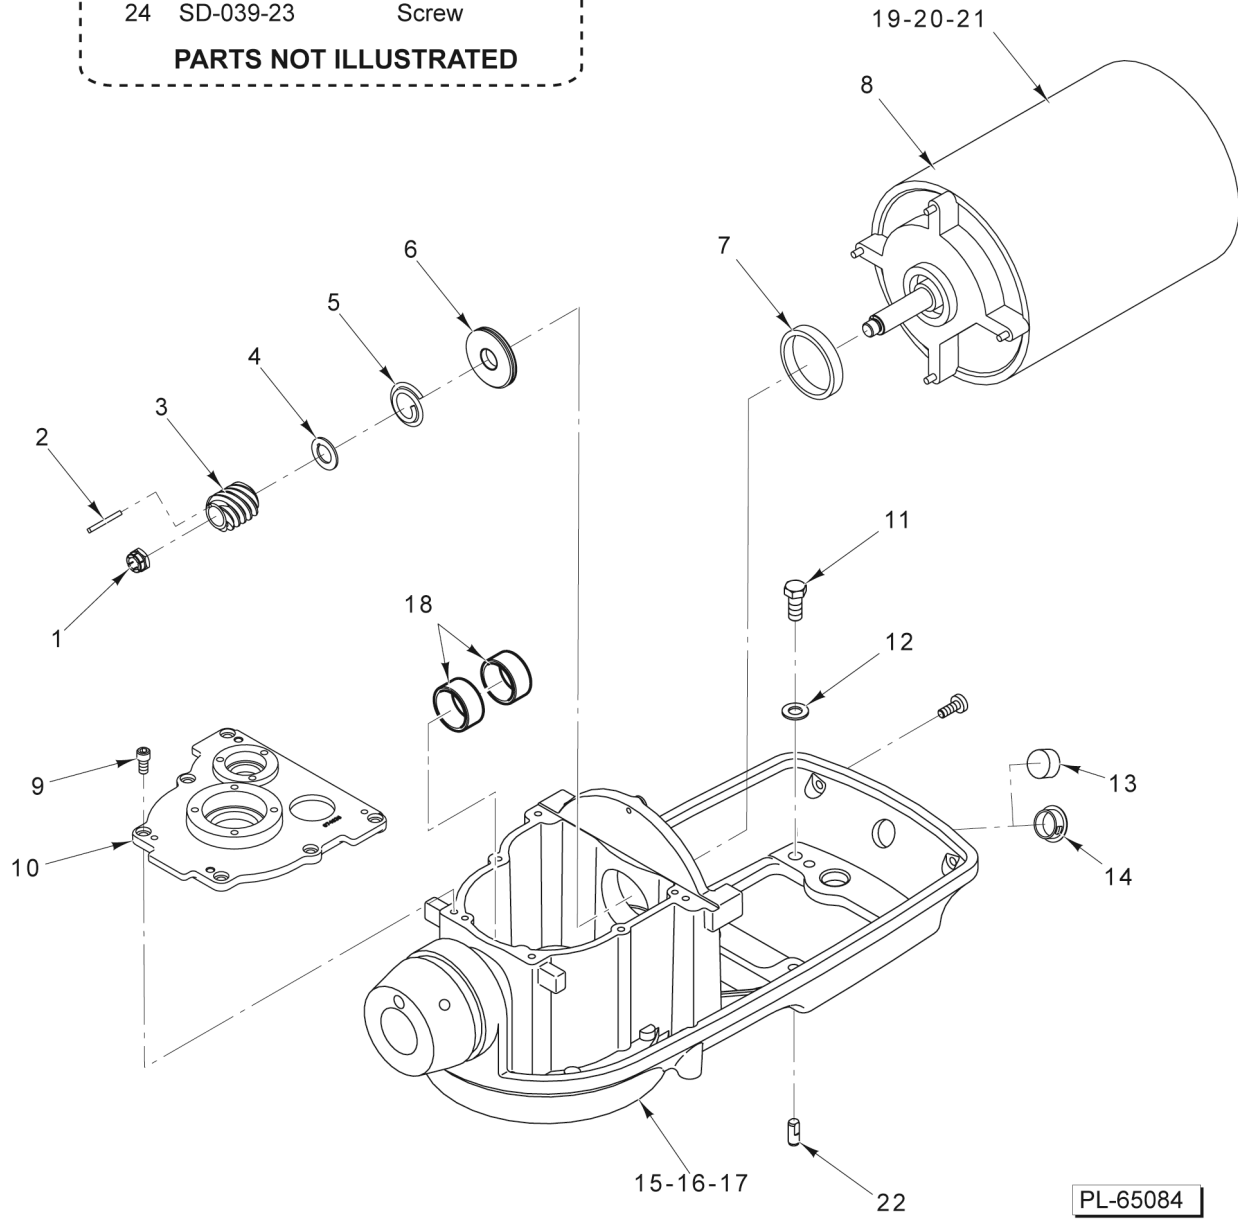

23	00-917983	Shield - Mylar
24	SD-039-23	Screw
PARTS NOT ILLUSTRATED		

PL-65084

TRANSMISSION CASE AND MOTOR