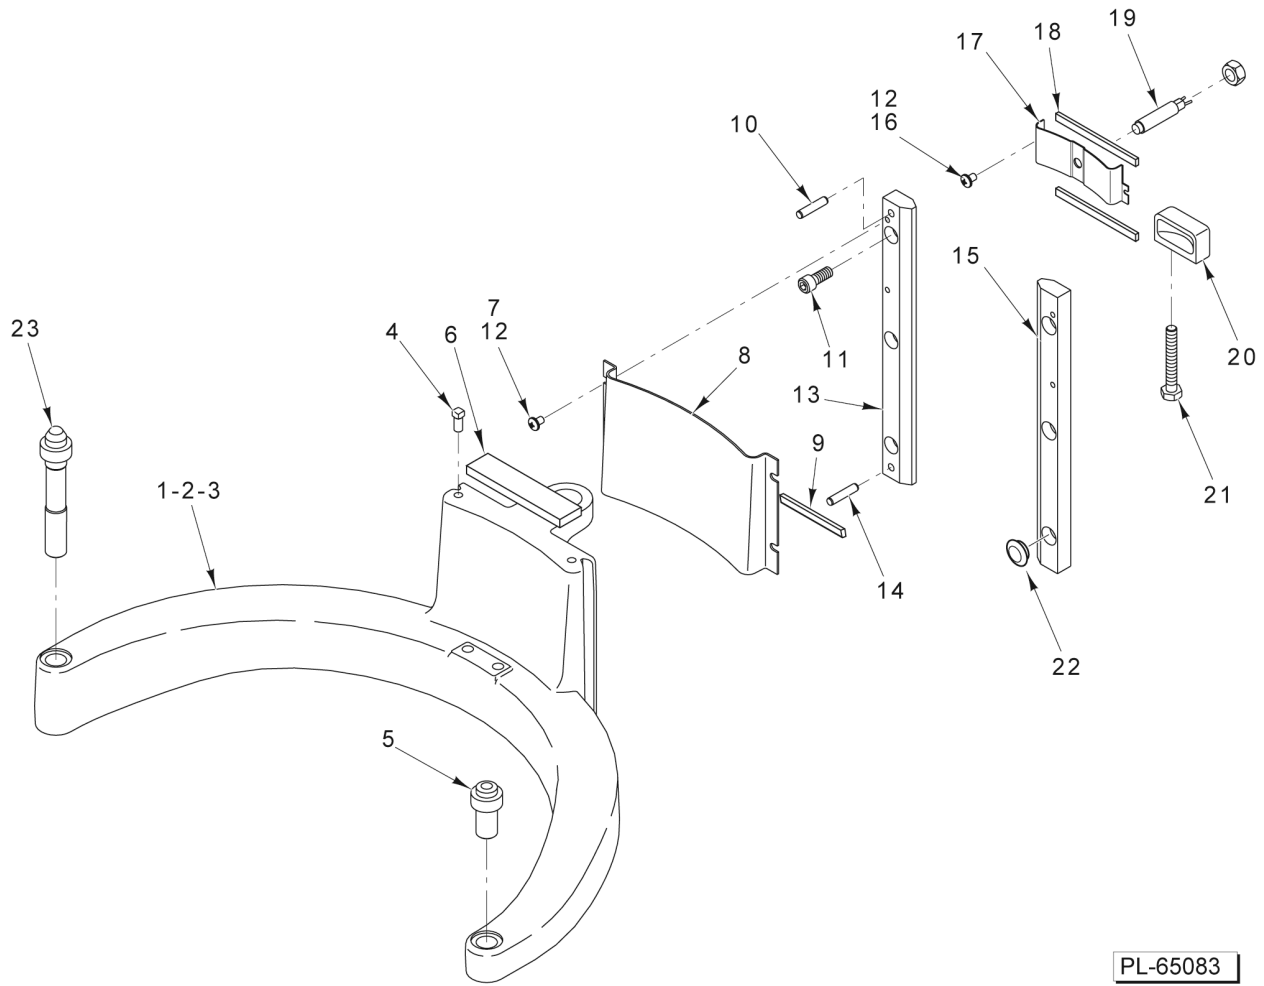

PL-65083

BOWL SUPPORT

BOWL SUPPORT

ILLUS.	PART NO.	NAME OF PART	AMT.
PL-65083			
1	00-874841-00002	Support - Bowl (Gray).....	1
2	00-874841-00003	Support - Bowl (Blue).....	1
3	00-874841-00004	Support - Bowl (Red).....	1
4	SC-129-22	Set Screw 1/4-20 x 1/4 Sq. Hd. Cup Pt.....	2
5	00-874727	Pin - Bowl (RH).....	1
6	00-937203	Seal - Neoprene.....	1
7	SC-122-59	Mach. Screw 8-32 x 1/4 Phil. Pan Hd. (SST).....	4
8	00-874742	Apron.....	1
9	00-937202-00003	Seal - Neoprene Apron.....	1
10	00-011800-00187	Dowel.....	2
11	SC-089-02	Cap Screw 1/4-20 x 3/4 Hex Socket Hd.....	6
12	SC-128-73	Mach. Screw 8-32 x 1/4 Tx. Button Hd. (SST) (Correctional).....	6
13	00-874738-00001	Slideway - Bowl Lift (LH).....	1
14	00-011800-00187	Dowel.....	1
15	00-874738-00002	Slideway - Bowl Lift (RH).....	1
16	SC-122-59	Mach. Screw 8-32 x 1/4 Phil. Pan Hd. (SST).....	2
17	00-937323	Cover - Bowl Interlock.....	1
18	00-937202-00002	Seal - Neoprene Control Cover.....	2
19	00-087711-00352	Switch - Reed.....	1
20	00-874842	Hold Down - Bowl (Rear).....	1
21	SC-062-69	Cap Screw 1/4-20 x 1-3/4 Hex Hd.....	2
22	PB-004-97	Cap.....	4
23	00-874726	Pin - Bowl (LH).....	1