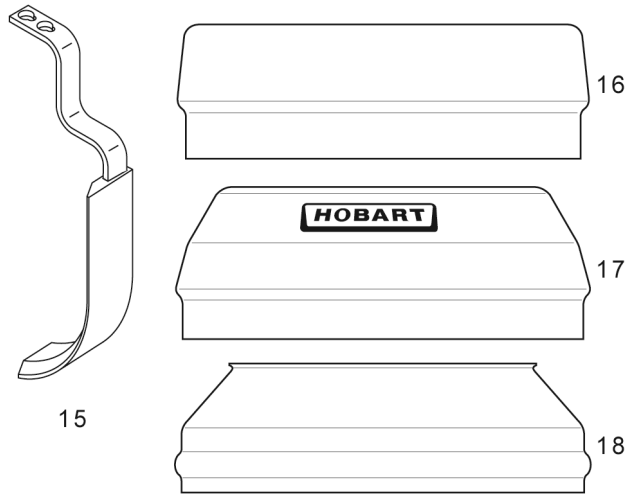

PL-65088

AGITATORS AND ACCESSORIES