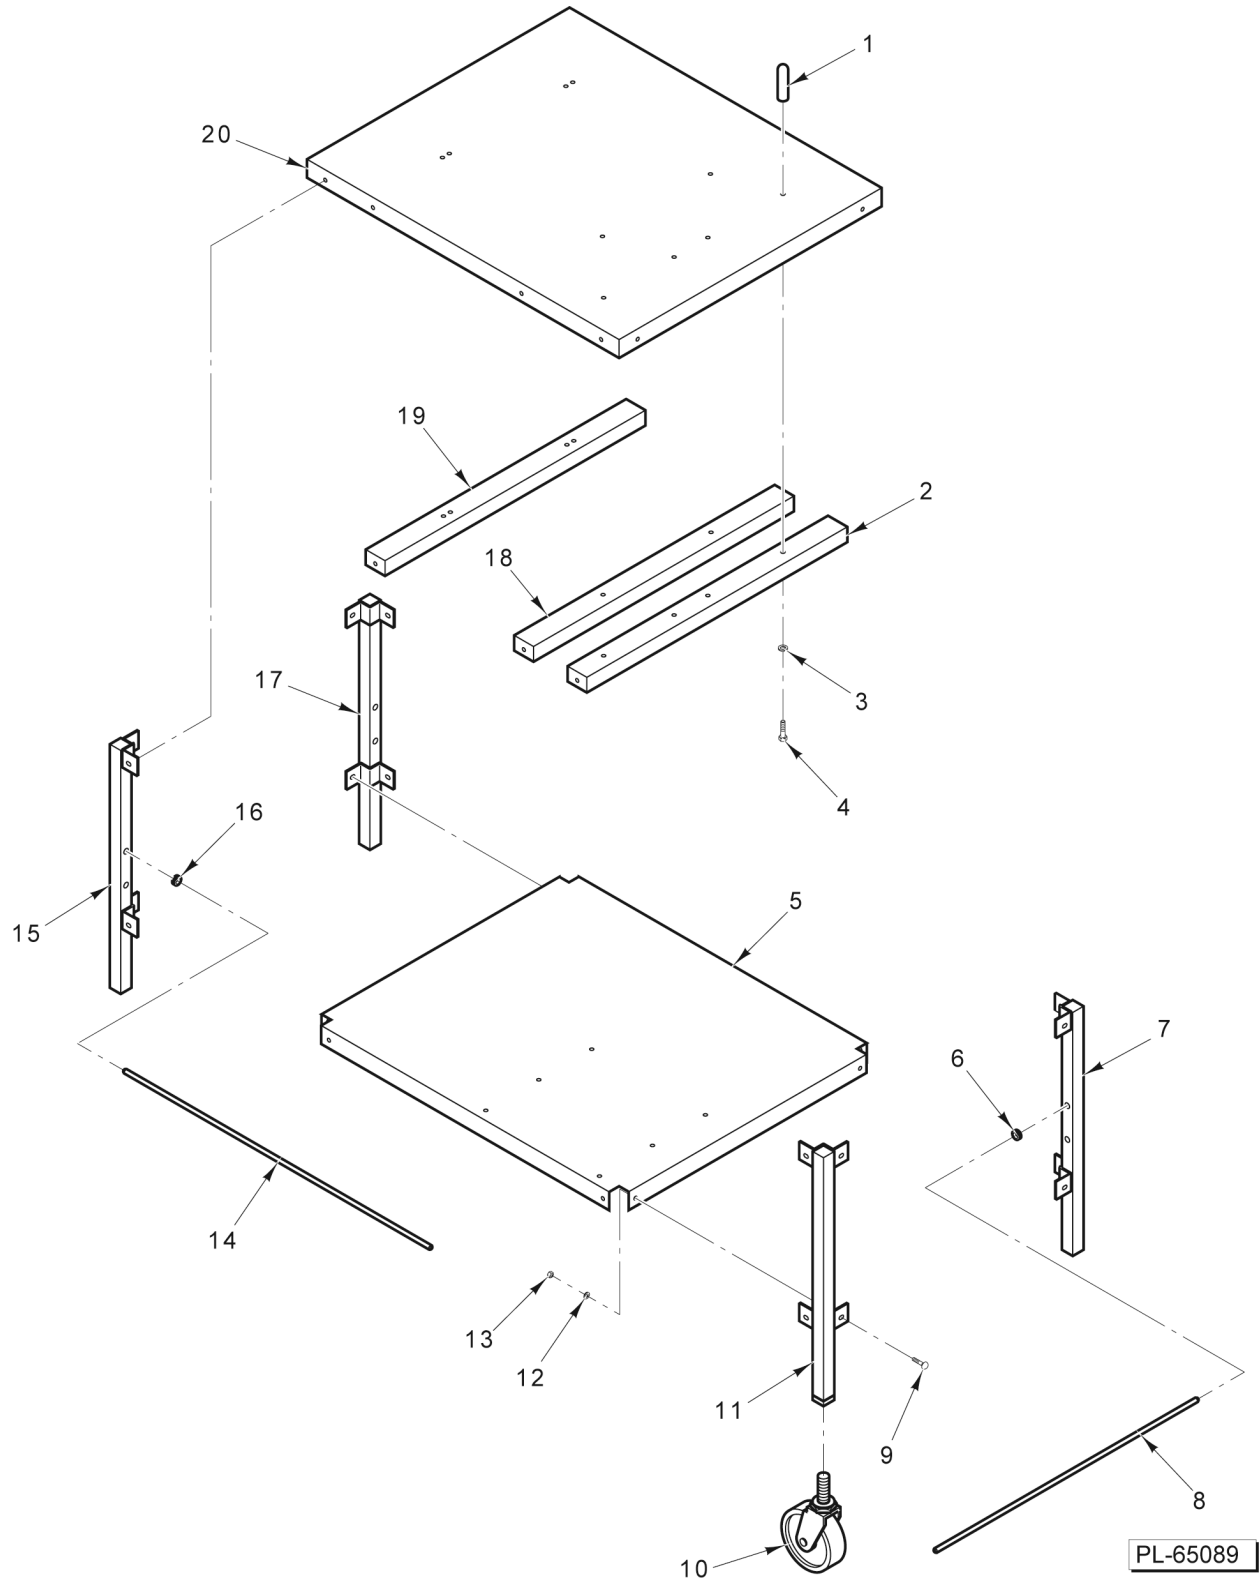

MIXER TABLE

MIXER TABLE

ILLUS.	PART NO.	NAME OF PART	AMT.
1	00-124075	NLA - Obsolete--Post.....	4
2	00-124067	NLA - Obsolete--Support - Cross Top.....	1
3	WL-004-06	Lockwasher 3/8 Helical.....	8
4	SC-037-71	Cap Screw 3/8-16 x 3/4 Hex Hd.....	8
5	00-123427	Shelf - Table.....	1
6	00-124076	Grommet.....	4
7	00-124073	Leg - Rear (LH).....	1
8	00-124074-00002	Rod (Short).....	2
9	SC-094-26	Bolt - Carriage 1/4-20 x 1/2.....	22
10	00-205003	Caster - Locking.....	4
11	00-124070	Leg - Rear (RH).....	1
12	WS-005-01	Washer.....	22
13	NS-013-02	Nut 1/4-20 Hex.....	22
14	00-124074-00001	NLA - Obsolete--Rod (Long).....	4
15	00-124071	NLA - Obsolete--Leg - Front (RH).....	1
16	00-124076	Grommet.....	8
17	00-124072	Leg - Front (LH).....	1
18	00-875983	Support - Cross Top.....	1
19	00-124069	NLA - Obsolete--Support - Cross Top.....	1
20	00-875982	Top.....	1