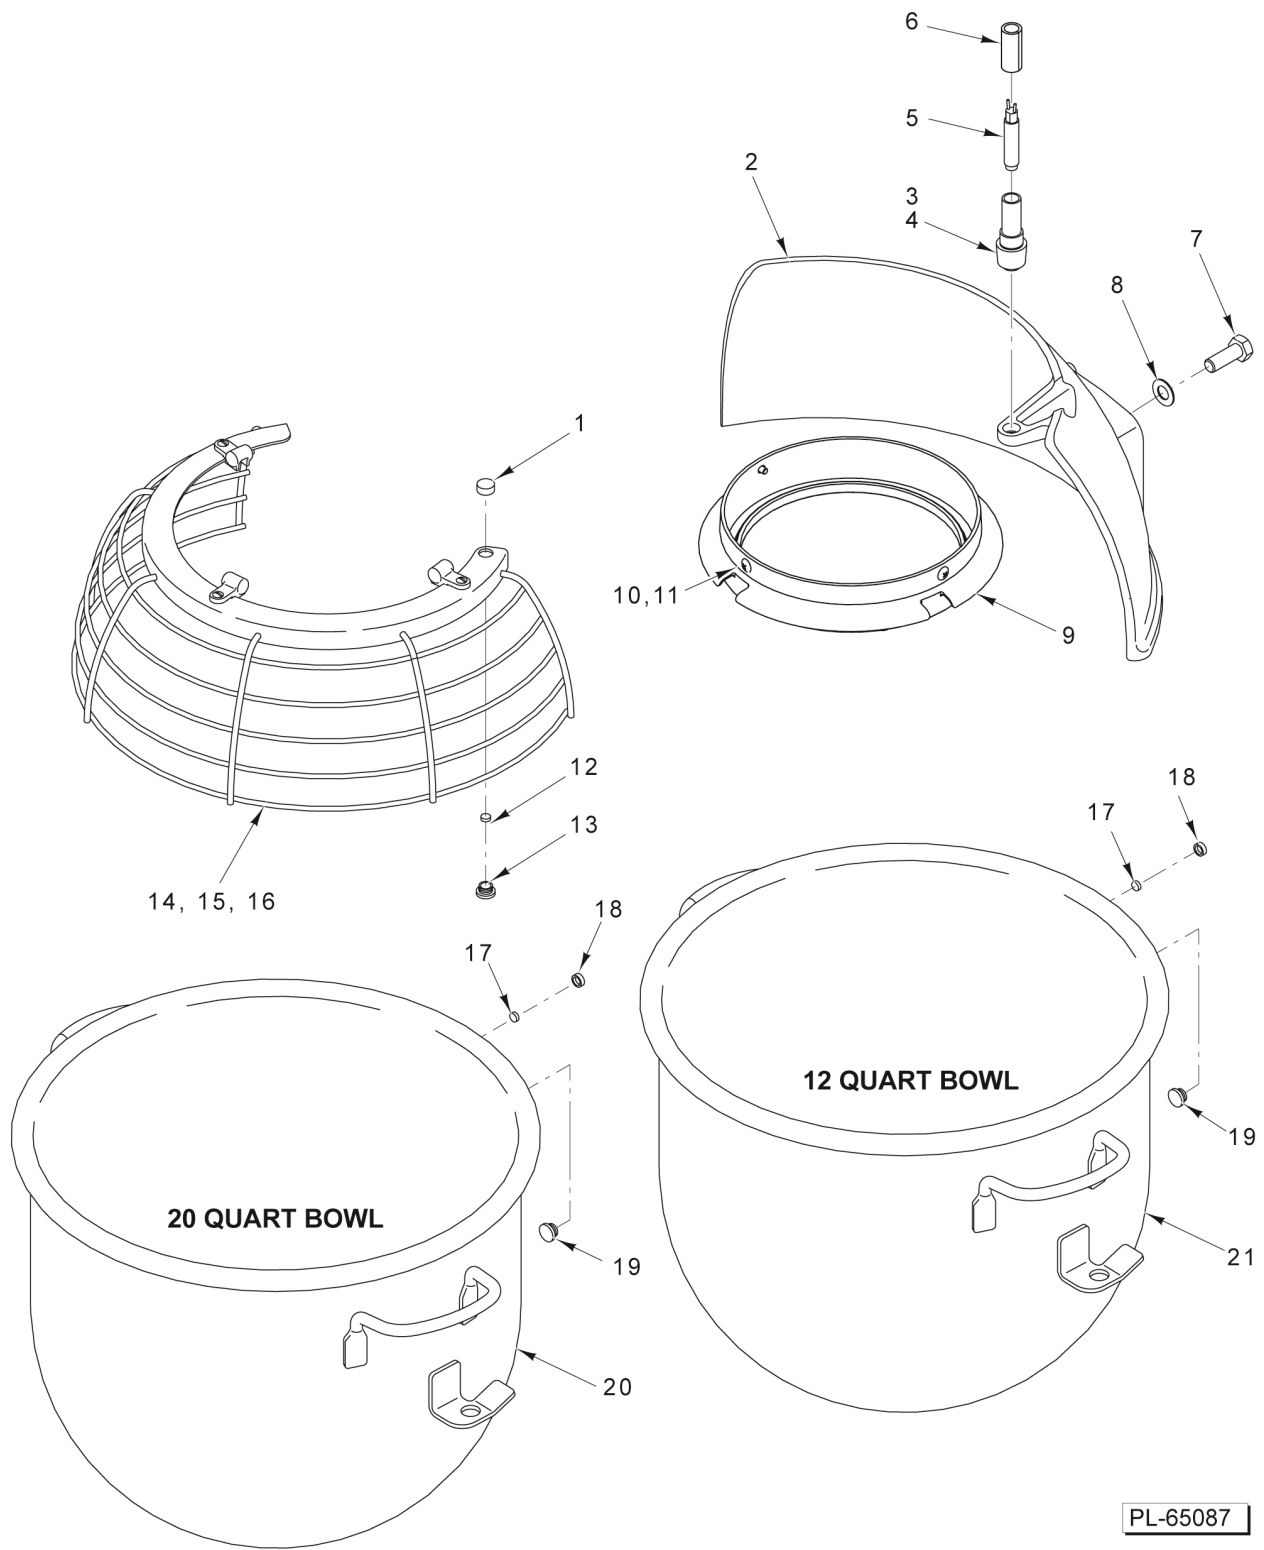

PL-65087

BOWL AND BOWL GUARD

BOWL AND BOWL GUARD

ILLUS. PL-65087	PART NO.	NAME OF PART	AMT.
1	00-917357	Holder - Magnet (Upper).....	1
2	00-917234	Guard - Splash.....	1
3	00-917232	Holder - Switch Reed.....	1
4	00-874839	Pin - Sensor.....	1
5	00-087711-00352	Switch - Reed.....	1
6	00-937354	Tube - Split.....	1
7	SC-118-18	Cap Screw 1/4-20 x 7/8 Hex Hd.....	2
8	WS-003-19	Washer.....	2
9	00-917272	Cup - Drip & Flange.....	1
10	SC-066-13	Mach. Screw 8-32 x 1/4 Phil. Truss Hd. (SST).....	3
11	SC-128-73	Mach. Screw 8-32 x 1/4 Tx. Button Hd. (SST) (Correctional).....	3
12	00-937623	Magnet - Disc.....	1
13	00-917358	Holder - Magnet (Lower).....	1
14	00-937163-00001	Wire Cage Assy. (Incls. Items 1, 12, & 14).....	1
15	00-937163-00002	Wire Cage Assy. (Incls. Items 1, 12, & 14) (Correctional).....	1
*16	00-937163-00004	Wire Cage Assy. (Incls. Items 1, 12, & 14).....	1
17	00-937623	Magnet - Disc.....	AR
18	00-917357	Holder - Magnet (Upper).....	1
19	00-917358	Holder - Magnet (Lower).....	1
20	00-917720	Bowl Assy. (20 Qt.) (SST) (Packaged) (Incls. Items 17, 18, 19, & 20).....	1
21	00-874864	Bowl Assy. (12 Qt.) (SST) (Packaged) (Incls. Items 17, 18, 19, & 21).....	1

* ML-141147 Only