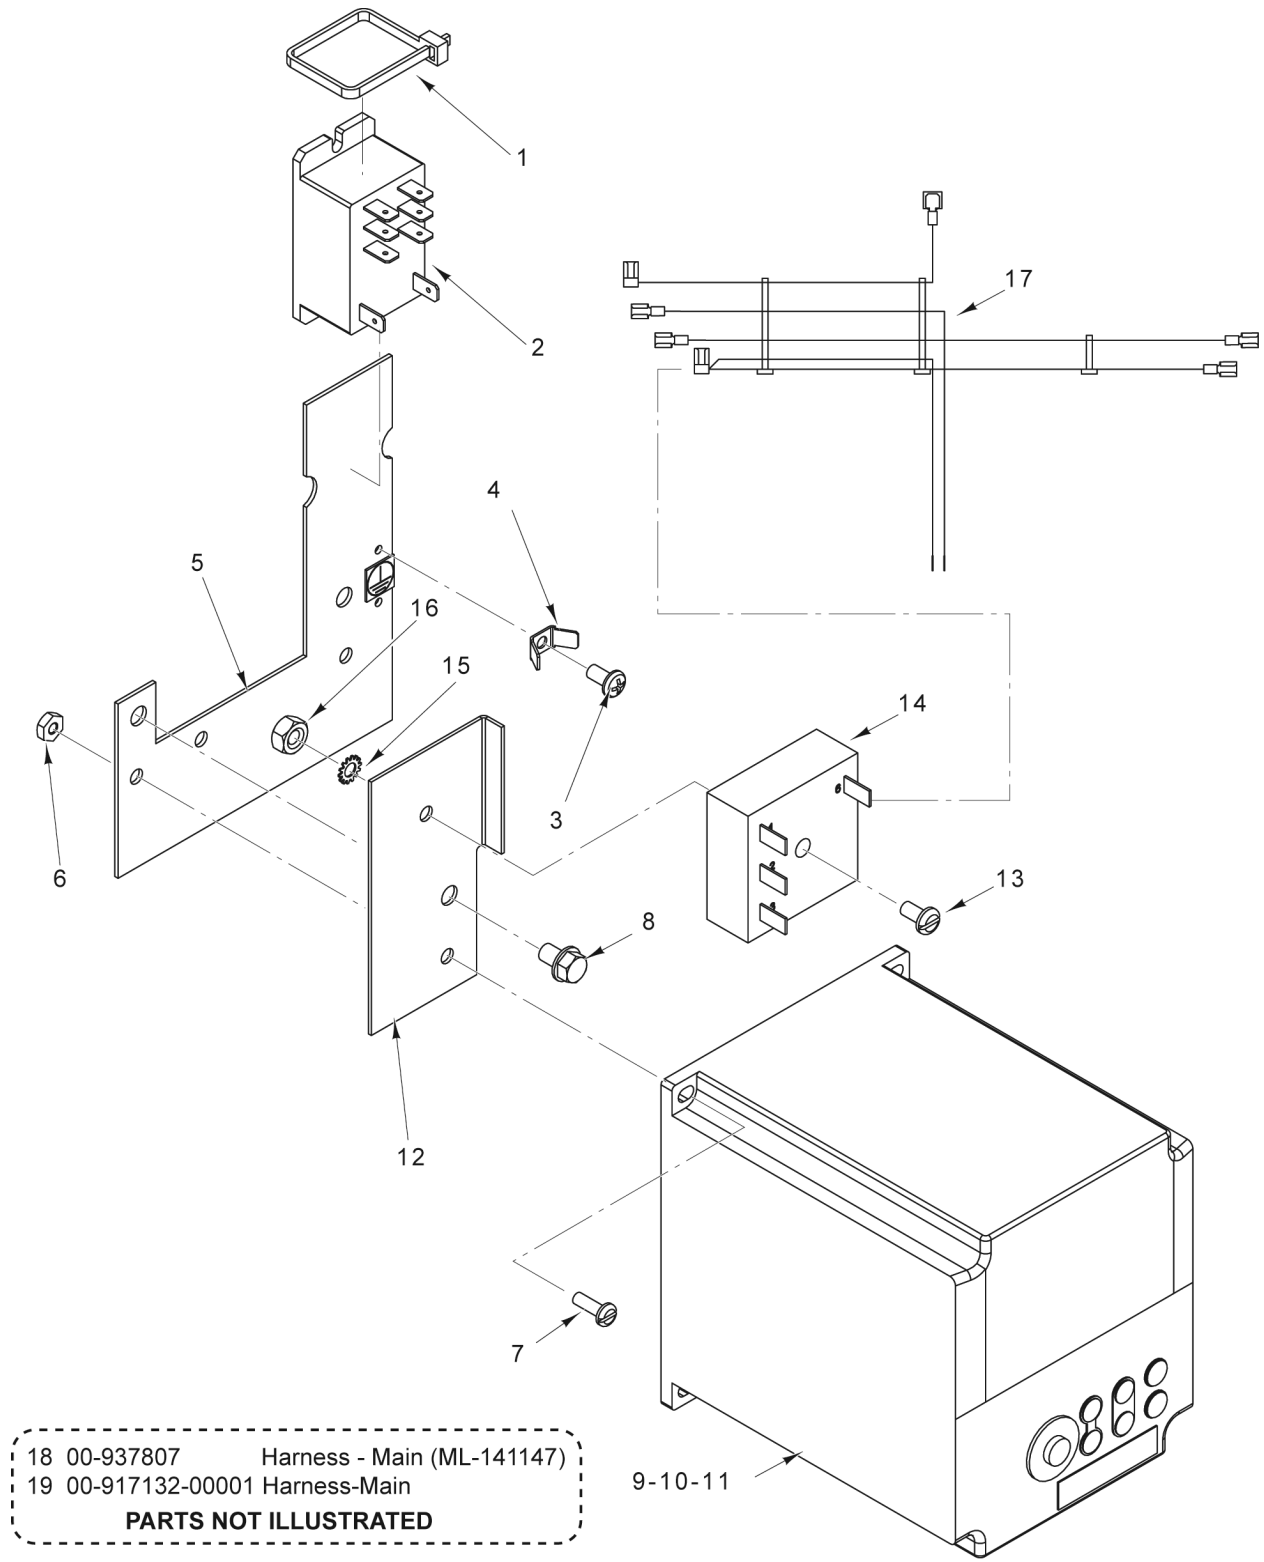

**Table of Contents**

5	CONTROL PANEL
7	ELECTRICAL COMPONENTS
9	ATTACHMENT HUB
11	BASE AND PEDESTAL
13	FLOOR BASE AND PEDESTAL (ML-141127, ML-141133, & ML-141135)
15	BOWL SUPPORT
17	TRANSMISSION CASE AND MOTOR
19	TRANSMISSION
21	PLANETARY
23	BOWL AND BOWL GUARD
25	AGITATORS AND ACCESSORIES
27	MIXER TABLE

## CONTROL PANEL

ILLUS. PL-65078	PART NO.	NAME OF PART	AMT.
1	00-937698-00001	Top Cover Assy. (Gray) Incls. Top Cover & Items 5-8 and 12-24.....	1
2	00-937698-00002	Top Cover Assy. (CE) Incls. Top Cover & Items 5-8 and 12-24.....	1
3	00-937698-00003	Top Cover Assy. (Blue) Incls. Top Cover & Items 5-8 and 12-24.....	1
4	00-937698-00004	Top Cover Assy. (Red) Incls. Top Cover & Items 5-8 and 12-24.....	1
5	SD-024-38	Self-Tapping Screw 10-24 x 3/8 Phil. Pan Hd., Type TT.....	2
6	00-874829	Tab - Cover Mounting.....	1
7	00-874857	Plug.....	1
8	SC-066-20	Mach. Screw 10-32 x 1/2 Phil. Truss Hd. (SST).....	2
9	SC-128-81	Mach. Screw 10-32 x 1/2 Tx. Button Hd. (Correctional).....	2
10	00-937329-00001	Seal - Neoprene.....	1
11	00-937329-00002	Seal - Neoprene.....	1
12	00-937061	Switch - Speed Selector Assy. (6-Position).....	1
13	SD-039-23	Self-Tapping Screw 6-32 x 1/4 Hex Washer Hd., Type RL.....	5
14	00-937693	PCB Assy.....	1
15	00-937694	Potentiometer Assy.....	1
16	00-937695	Harness - Timer.....	1
17	00-937071	Overlay (6-Position Speed Selector Switch).....	1
18	00-874809	Knob.....	1
19	WS-031-55	Washer (Rubber).....	1
20	00-874809	Knob.....	1
21	00-916593	Switch - Sealed Dome (Start).....	1
22	00-916958-00002	Guard - Switch.....	1
23	00-916592	Switch - Sealed Dome (Stop).....	1
24	00-916566-00001	Harness - Switch.....	1
25	00-874921	Cover - Weldment (Correctional).....	1
26	SC-128-62	Mach. Screw 10-24 x 1/2 Tx. Button Hd. (SST) (Correctional).....	6
27	00-042648	Insert - Threaded.....	6
28	00-874923	Latch (Correctional).....	1
29	00-874931	Plate - Backer (Correctional).....	1
30	NS-038-13	Lock Nut 10-24 Hex (Correctional).....	6