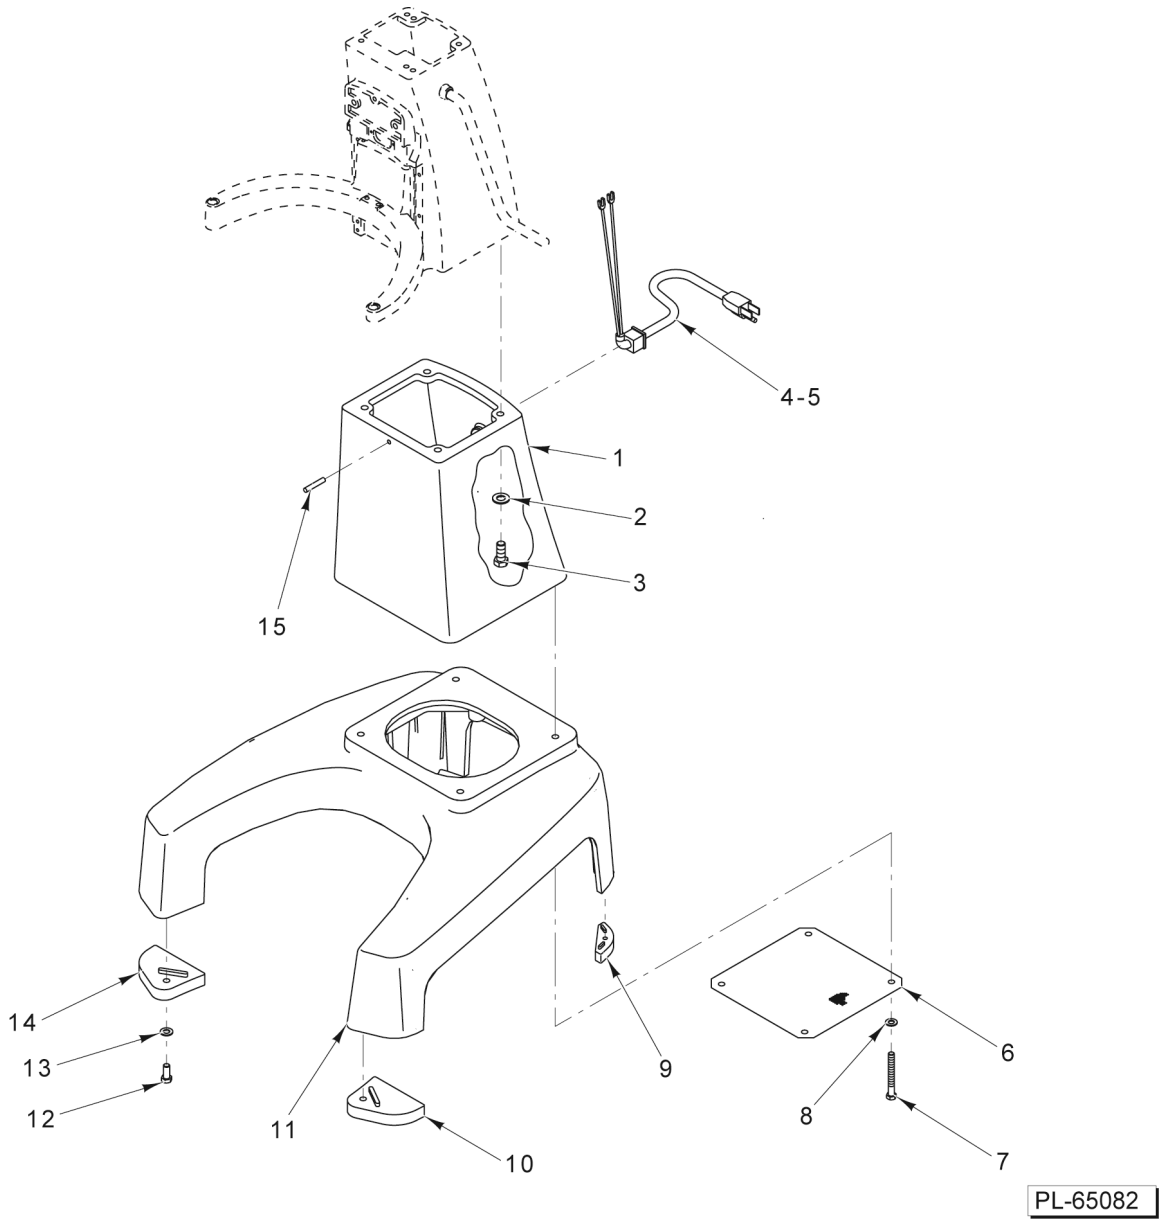

**FLOOR BASE AND PEDESTAL
(ML-141127, ML-141133, & ML-141135)**

**FLOOR BASE AND PEDESTAL
(ML-141127, ML-141133, & ML-141135)**

ILLUS.	PART NO.	NAME OF PART	AMT.
PL-65082			
1	00-916548-00002	NLA - Obsolete--Block - Riser.....	1
2	WS-018-24	Washer.....	4
3	SC-118-10	Cap Screw 3/8-16 x 1 Hex Hd.....	4
4	00-874833-00001	Cord & Plug Assy. (120 V.).....	1
5	00-874833-00002	Cord & Plug Assy. (220 V.).....	1
6	00-916549	Screen - Air Floor.....	1
7	SC-124-91	Cap Screw 3/8-16 x 2-1/2 Hex Hd.....	4
8	WS-018-24	Washer.....	4
9	00-916309	Pad - Rear.....	2
10	00-916308	Pad - Front (RH).....	1
11	00-916213-00004	Base.....	1
12	SC-118-12	Cap Screw 3/8-16 x 3/4 Hex Hd.....	4
13	WS-018-34	Washer - Shim .010 THK. (SST).....	4
14	00-916307	Pad - Front (LH).....	1
15	PG-005-25	Pin - Grooved.....	1