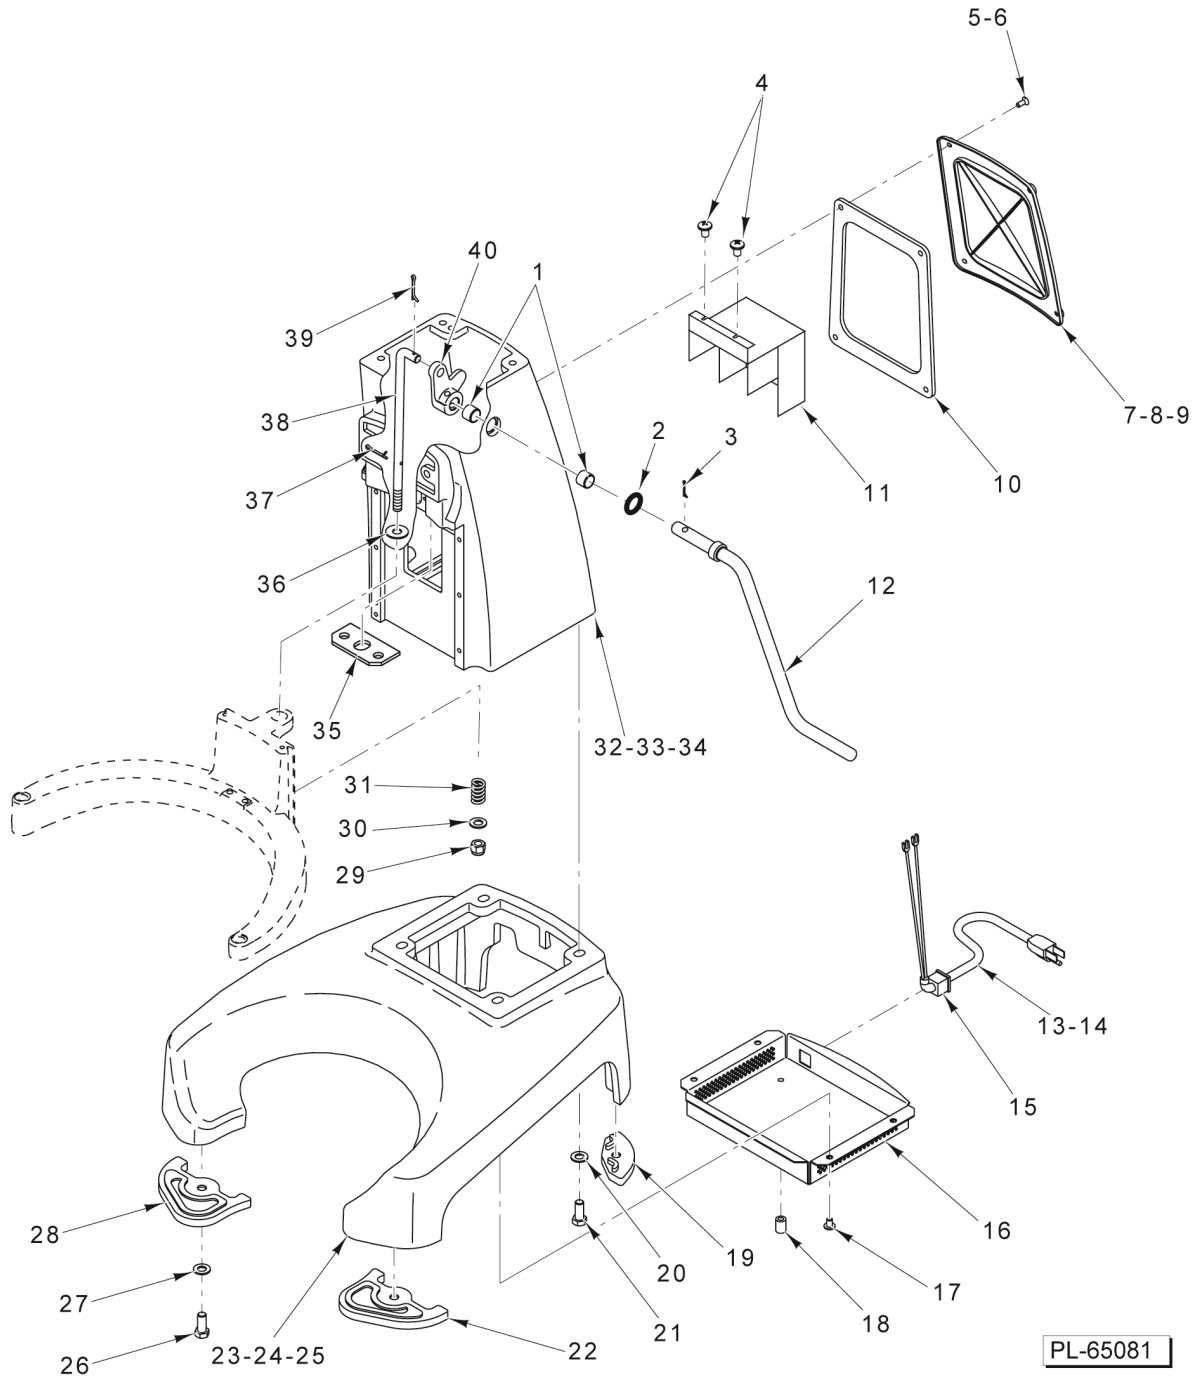

41 00-917167 Barrier - Steam
42 00-539847 Tie - Cable
PARTS NOT ILLUSTRATED

BASE AND PEDESTAL

BASE AND PEDESTAL

ILLUS. PL-65081	PART NO.	NAME OF PART	AMT.
1	00-479510	Bushing - Bowl Lift.....	2
2	00-917649	Grommet - Handle.....	1
3	PS-004-15	Spiral Pin 1/4 Dia. x 1-1/8 Lg.....	1
4	SC-123-98	Mach. Screw M4 x 0.7 x 6mm Phil. Pan Hd.....	2
5	SC-023-10	Mach. Screw 10-24 x 3/4 Slotted Oval Hd. (SST).....	4
6	SC-131-27	Mach. Screw 10-24 x 3/4 Tx. Flat. Hd. (SST) (Correctional).....	4
7	00-917231	Cover - Pedestal (Back).....	1
8	00-937412	Cover - Pedestal (Back) (Blue).....	1
9	00-937412-00002	Cover - Pedestal (Back) (Red).....	1
10	00-937202-00001	Seal - Neoprene Pedestal Cover.....	1
11	00-937204	Barrier - Drive Shield.....	1
12	00-874745-00002	Handle & Bushing - Bowl Lift.....	1
13	00-874833-00001	Cord & Plug Assy. (120 V.).....	1
14	00-874833-00002	Cord & Plug Assy. (220 V.).....	1
15	FE-026-34	Strain Relief - Electrical.....	1
16	00-874760	Cover - Controller.....	1
17	SC-114-80	Mach. Screw 1/4-20 x 3/8 Phil. Pan Hd.....	4
18	FE-026-43	Plug - Button.....	1
19	00-874879	Pad - Rear.....	2
20	WS-018-24	Washer.....	4
21	SC-118-11	Cap Screw 3/8-16 x 7/8 Hex Hd.....	4
22	00-874896	Pad - Front (RH).....	1
23	00-874720-00002	Base (Gray).....	1
24	00-874720-00003	Base (Blue).....	1
25	00-874720-00004	Base (Red).....	1
26	SC-118-12	Cap Screw 3/8-16 x 3/4 Hex Hd.....	4
27	WS-018-34	Washer - Shim .010 THK. (SST).....	4
28	00-874878	Pad - Front (LH).....	1
29	NS-036-15	Stop Nut 3/8-24 Hex Special.....	1
30	00-874723-00002	Pedestal (Gray).....	1
31	00-874723-00003	Pedestal (Blue).....	1
32	00-874723-00004	Pedestal (Red).....	1
33	WS-006-26	Washer.....	1
34	00-012782	Spring.....	1
35	00-874870	Plate - Spring Bowl Yoke.....	1
36	WS-006-26	Washer.....	1
37	PC-003-55	Cotter Pin 1/8 x 3/4.....	1
38	00-874748	Rod - Bowl Lift.....	1
39	PC-003-55	Cotter Pin 1/8 x 3/4.....	1
40	00-874756	Arm - Bowl Lift.....	1
41	00-917167	Barrier - Steam.....	1
42	00-539847	Tie - Cable.....	AR