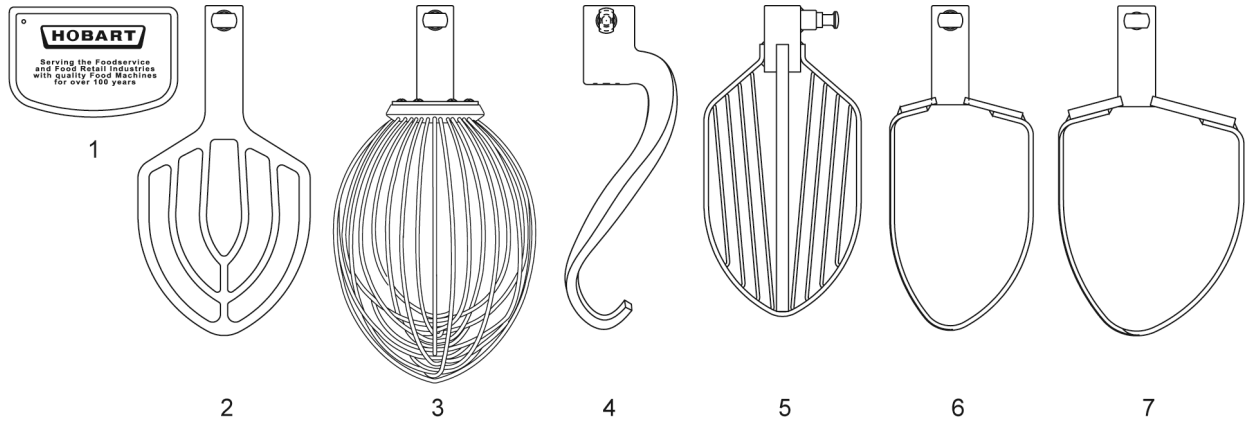

19	00-874885	Ingredient Chute (12 Qt.)
20	00-916684	Ingredient Chute (20 Qt.)
21	00-874899	Tray - Support
22	00-435636-00001	Scraper - Bowl

PARTS NOT ILLUSTRATED