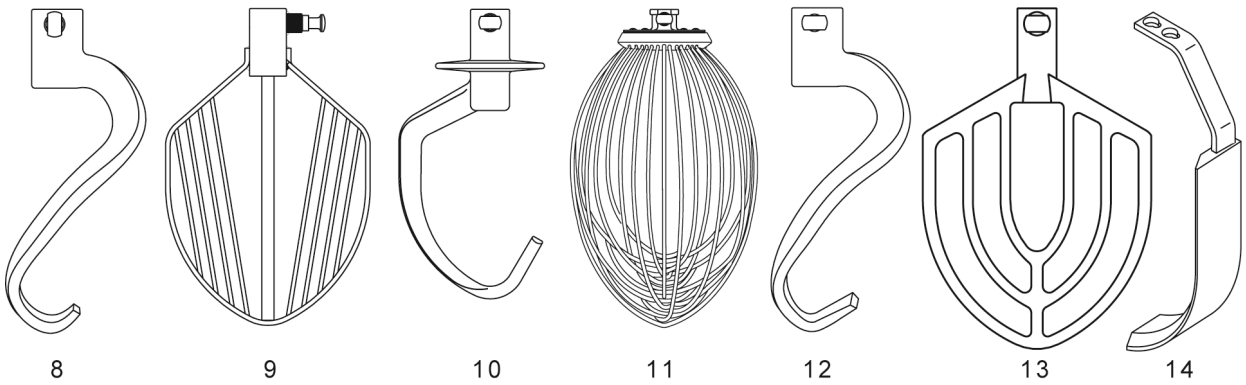

19	00-874885	Ingredient Chute (12 Qt.)
20	00-916684	Ingredient Chute (20 Qt.)
21	00-874899	Tray - Support
22	00-435636-00001	Scraper - Bowl

PARTS NOT ILLUSTRATED