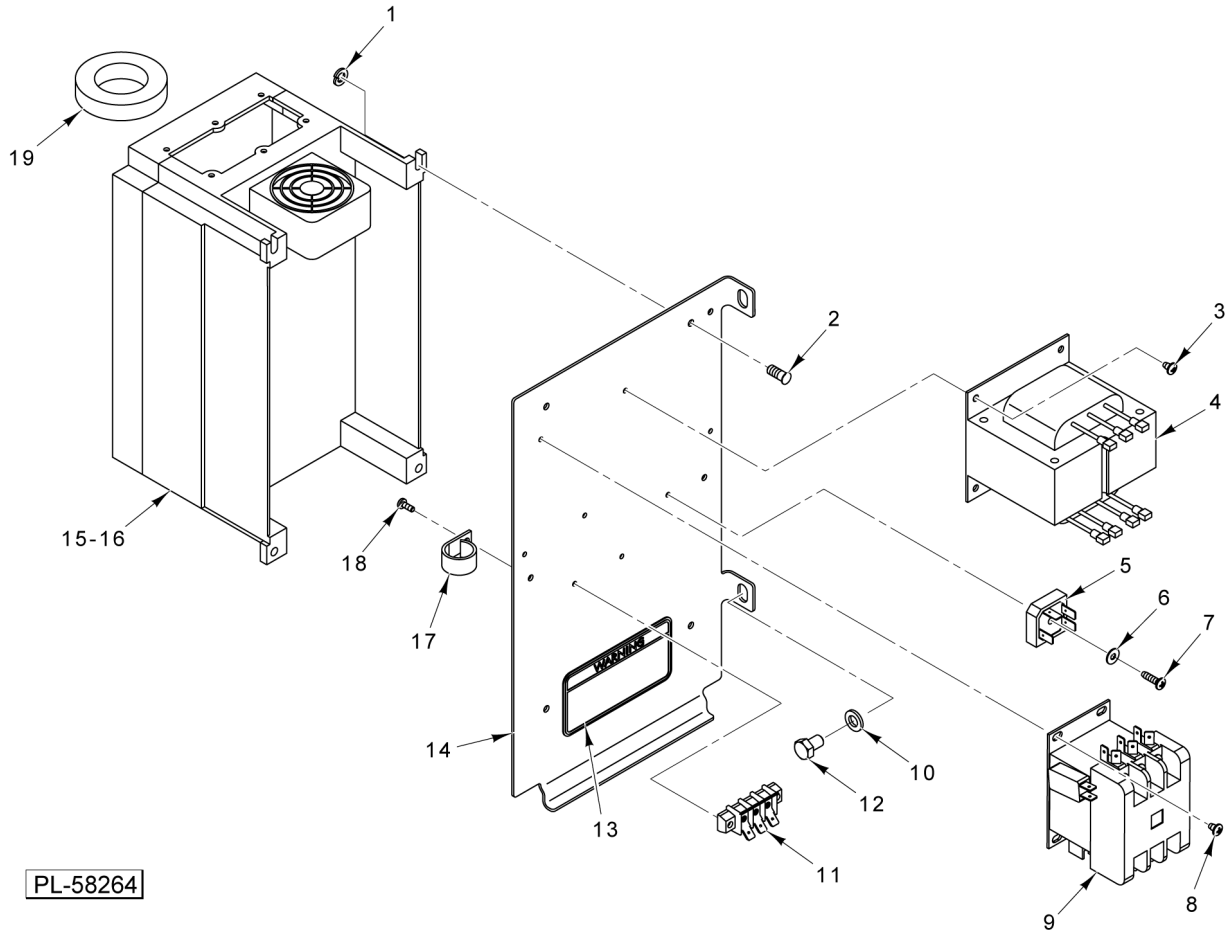

32 00-916668-00001 Cable - Timer

**PART NOT ILLUSTRATED**

**CONTROL PANEL**

**CONTROL PANEL**

ILLUS. PL-58259	PART NO.	NAME OF PART	AMT.
1	00-874338	Fastener - Self-Retaining.....	6
2	00-875814	Seal - Control Panel.....	1
3	00-917220	Panel - Control.....	1
4	SC-128-40	Mach. Screw 8-32 x 2 1/4 Phil. Oval Hd. (SST).....	2
5	00-874468	Extension - Screw (ML-134341).....	2
6	00-916231	Overlay (HL600) (Standard Timer).....	1
7	00-916232	Overlay (HL600) (Recipe Timer) (ML-134317).....	1
8	00-875568	Overlay (HL661) (ML-134342).....	1
9	00-875569	Overlay (HL662) (ML-134318).....	1
10	00-087711-330-1	Switch - Rocker.....	1
11	00-937533	Switch Cover.....	1
12	00-875724	Knob - Timer.....	1
13	00-874630	Knob - Speed Selector.....	1
14	SC-128-39	Mach. Screw 8-32 x 1 1/2 Phil. Oval Hd. (SST).....	4
15	SC-128-84	Mach. Screw 8-32 x 1 1/2 Tx. Flat Hd. (SST) (ML-134341).....	6
16	00-875451	Label (Mix/Stop).....	1
17	00-478752-00002	Switch - Operator (Stop).....	1
18	00-478751-00001	Cap - Round Push Button (Extended).....	1
19	00-087711-322-4	Block - Contact (Stop).....	1
20	00-478752-00001	Switch - Operator (Start).....	1
21	00-478753-00001	Cap - Push Button (Start).....	1
22	00-087711-322-3	Block - Contact (Start).....	1
23	00-874631	Potentiometer Assy. (Speed Selector).....	1
24	00-875723	Encoder Assy. (Time Selector).....	1
25	00-916818	Interface - Circuit Board Assy.....	1
26	00-916063	Bumper - Adhesive.....	2
27	SD-038-49	Self-Tapping Screw 6-32 x 1/2 Hex Washer Hd., Type RL.....	2
28	SD-039-23	Self-Tapping Screw 6-32 x 1/4 Hex Washer Hd., Type RL.....	6
29	00-916061	Block - Interface Mounting.....	1
30	00-916659	PCB Assy. (Recipe Timer) (ML-134317).....	1
31	00-916658	PCB Assy. (Standard Timer).....	1
32	00-916668-00001	Cable - Timer.....	1