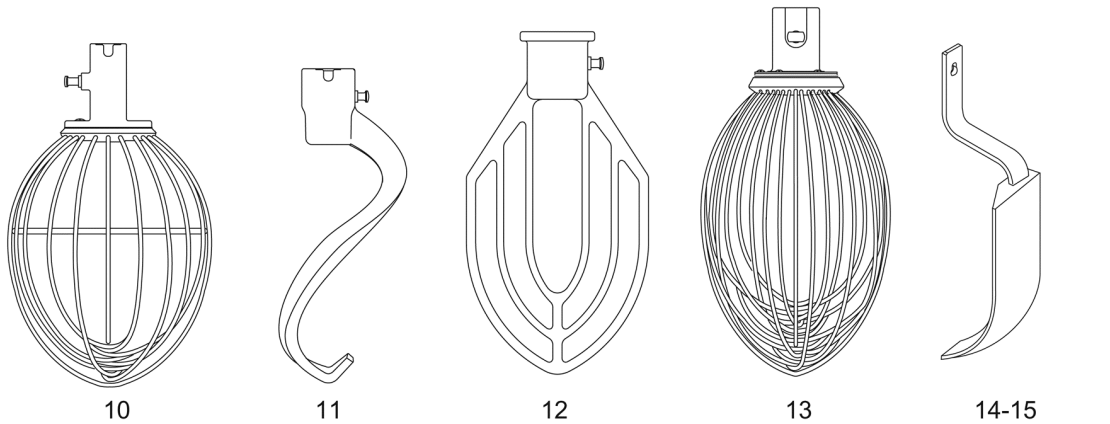

40-QUART AGITATORS

PL-59909

AGITATORS AND ACCESSORIES