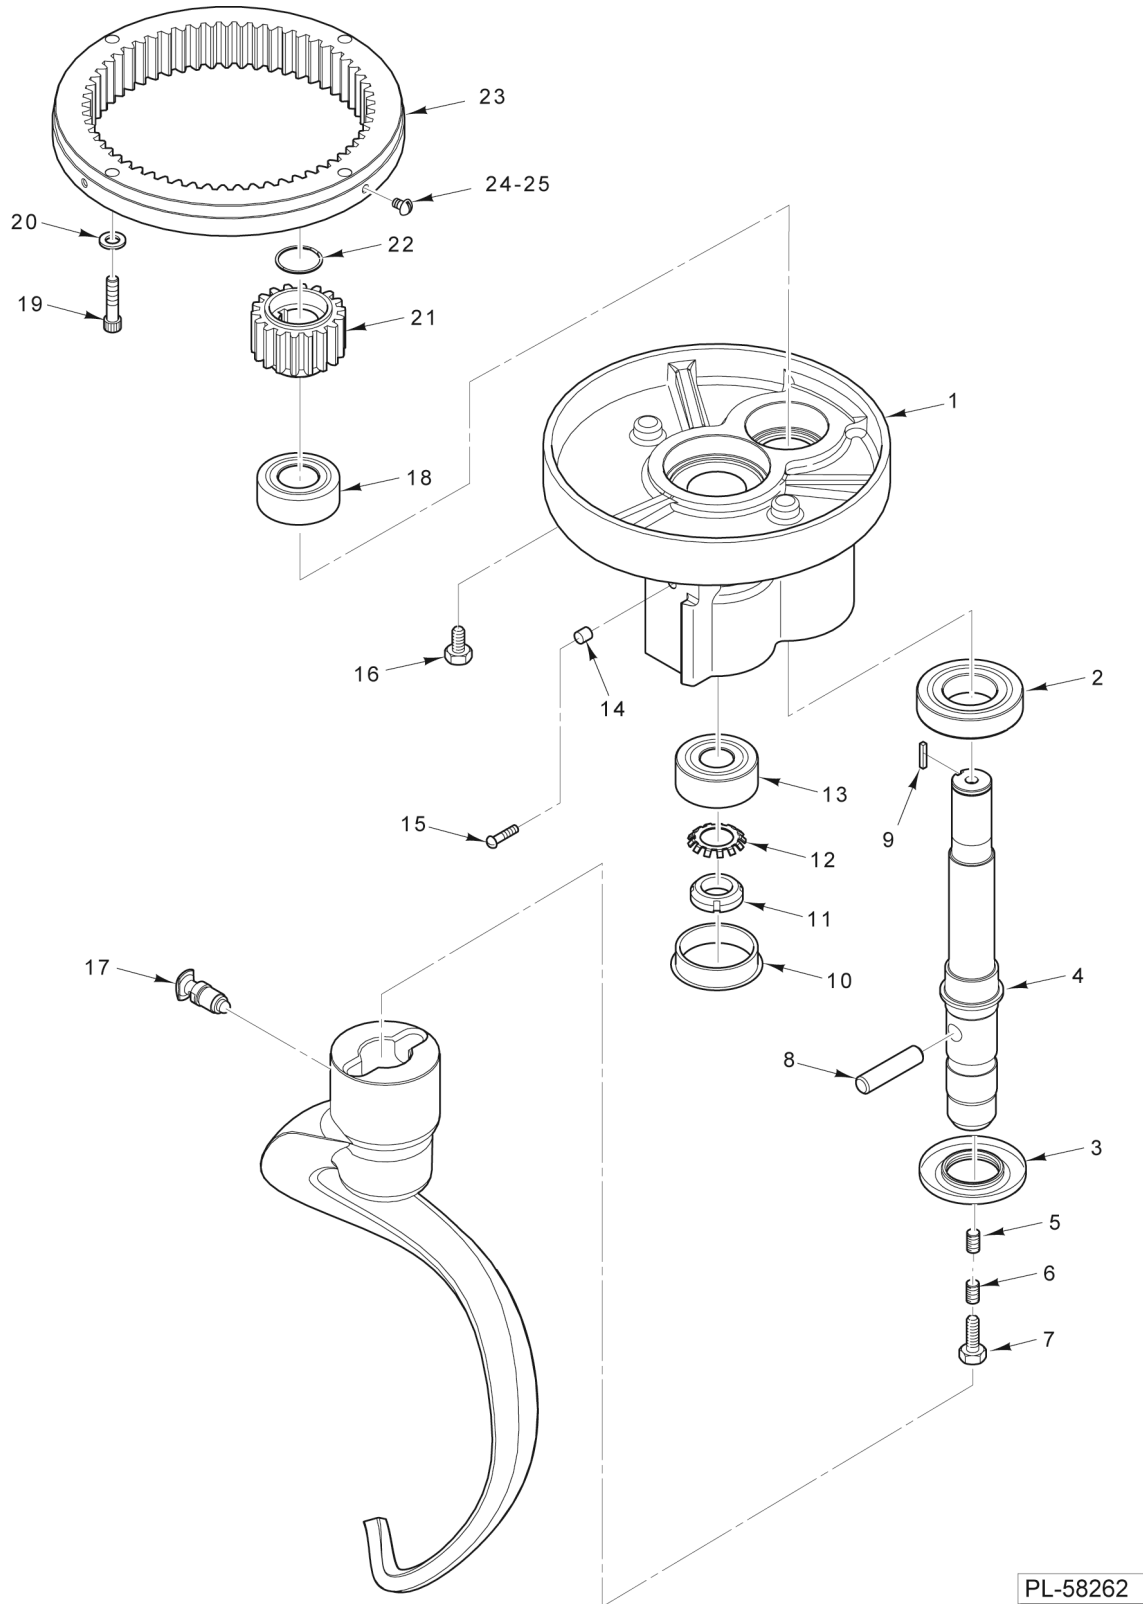

PL-58262

PLANETARY

PLANETARY

ILLUS.	PART NO.	NAME OF PART	AMT.
PL-58262			
1	00-873995-00002	Planetary.....	1
2	BB-007-01	Ball Bearing.....	1
3	00-292288	Seal.....	1
4	00-873923	Shaft - Agitator.....	1
5	00-007744	Set Screw Hdls., Cone Pt.....	1
6	SC-047-41	Set Screw 3/8-16 x 3/8 Hex Hdls., Cup Pt.....	1
7	00-064723	Plug - Agitator Shaft.....	1
8	00-873953	Pin - Agitator Shaft.....	1
9	00-012430-00154	Key 1/4 x 1/4 13/8.....	1
10	00-874291	Plug - Planetary (Plastic).....	1
11	NS-034-06	Lock Nut.....	1
12	WL-012-06	Lockwasher - Bearing 0.989 x 1.719.....	1
13	BB-021-52	Ball Bearing.....	1
14	00-874181	Spacer - Scraper Arm.....	1
15	SC-021-54	Mach. Screw 5/16-18 x 7/8 Slotted Rd. Hd. (SST).....	1
16	SC-041-26	Cap Screw 3/8-16 x 1/2 Hex Hd. (SST).....	2
17	00-874145	Plunger Assy.....	1
18	BB-021-35	Ball Bearing.....	1
19	SC-040-23	Cap Screw 3/8-16 x 1 1/4 Hex Soc. Hd.....	4
20	WL-019-92	Lockwasher 3/8 Helical.....	4
21	00-024270	Pinion - Internal (18T).....	1
22	RR-005-08	Retaining Ring.....	1
23	00-437692	Gear - Internal.....	1
24	SC-021-37	Mach. Screw 1/4-20 x 3/8 Slotted Rd. Hd. (SST).....	3
25	SC-128-80	Mach. Screw 1/4-20 x 3/8 Tx. Button Hd. (SST).....	3