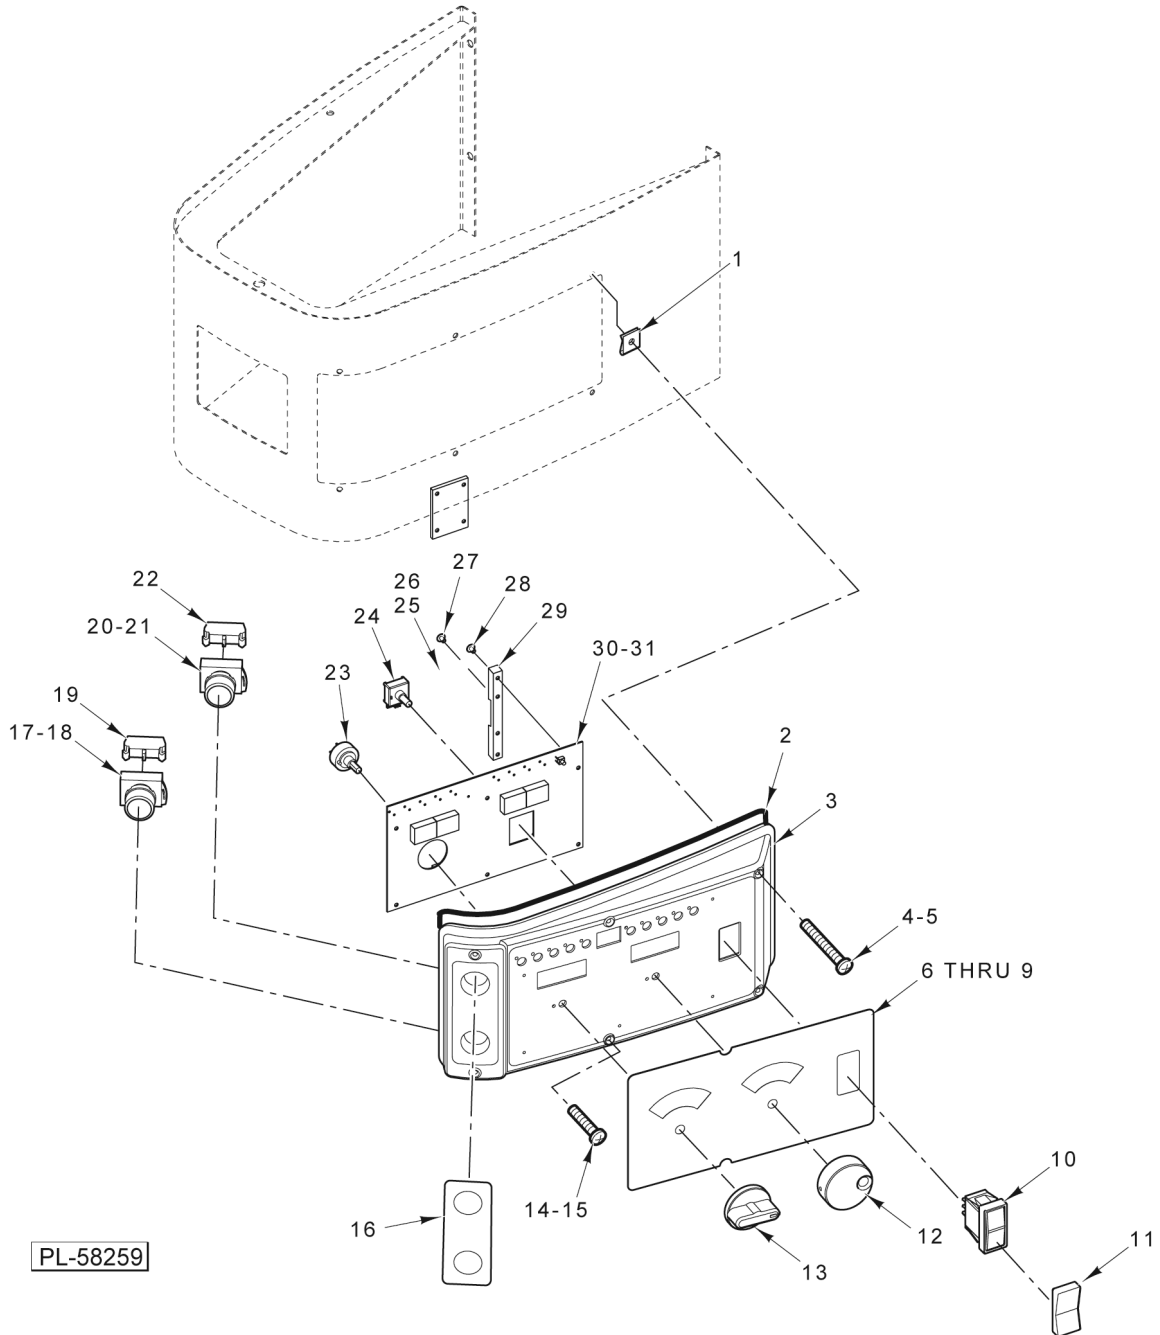

32 00-916668-00001 Cable - Timer

PART NOT ILLUSTRATED

CONTROL PANEL

CONTROL PANEL

ILLUS. PL-58259	PART NO.	NAME OF PART	AMT.
1	00-874338	Fastener - Self-Retaining.....	6
2	00-875814	Seal - Control Panel.....	1
3	00-917220	Panel - Control.....	1
4	SC-128-40	Mach. Screw 8-32 x 2 1/4 Phil. Oval Hd. (SST).....	2
5	00-874468	Extension - Screw (ML-134341).....	2
6	00-916231	Overlay (HL600) (Standard Timer).....	1
7	00-916232	Overlay (HL600) (Recipe Timer) (ML-134317).....	1
8	00-875568	Overlay (HL661) (ML-134342).....	1
9	00-875569	Overlay (HL662) (ML-134318).....	1
10	00-087711-330-1	Switch - Rocker.....	1
11	00-937533	Switch Cover.....	1
12	00-875724	Knob - Timer.....	1
13	00-874630	Knob - Speed Selector.....	1
14	SC-128-39	Mach. Screw 8-32 x 1 1/2 Phil. Oval Hd. (SST).....	4
15	SC-128-84	Mach. Screw 8-32 x 1 1/2 Tx. Flat Hd. (SST) (ML-134341).....	6
16	00-875451	Label (Mix/Stop).....	1
17	00-478752-00002	Switch - Operator (Stop).....	1
18	00-478751-00001	Cap - Round Push Button (Extended).....	1
19	00-087711-322-4	Block - Contact (Stop).....	1
20	00-478752-00001	Switch - Operator (Start).....	1
21	00-478753-00001	Cap - Push Button (Start).....	1
22	00-087711-322-3	Block - Contact (Start).....	1
23	00-874631	Potentiometer Assy. (Speed Selector).....	1
24	00-875723	Encoder Assy. (Time Selector).....	1
25	00-916818	Interface - Circuit Board Assy.....	1
26	00-916063	Bumper - Adhesive.....	2
27	SD-038-49	Self-Tapping Screw 6-32 x 1/2 Hex Washer Hd., Type RL.....	2
28	SD-039-23	Self-Tapping Screw 6-32 x 1/4 Hex Washer Hd., Type RL.....	6
29	00-916061	Block - Interface Mounting.....	1
30	00-916659	PCB Assy. (Recipe Timer) (ML-134317).....	1
31	00-916658	PCB Assy. (Standard Timer).....	1
32	00-916668-00001	Cable - Timer.....	1