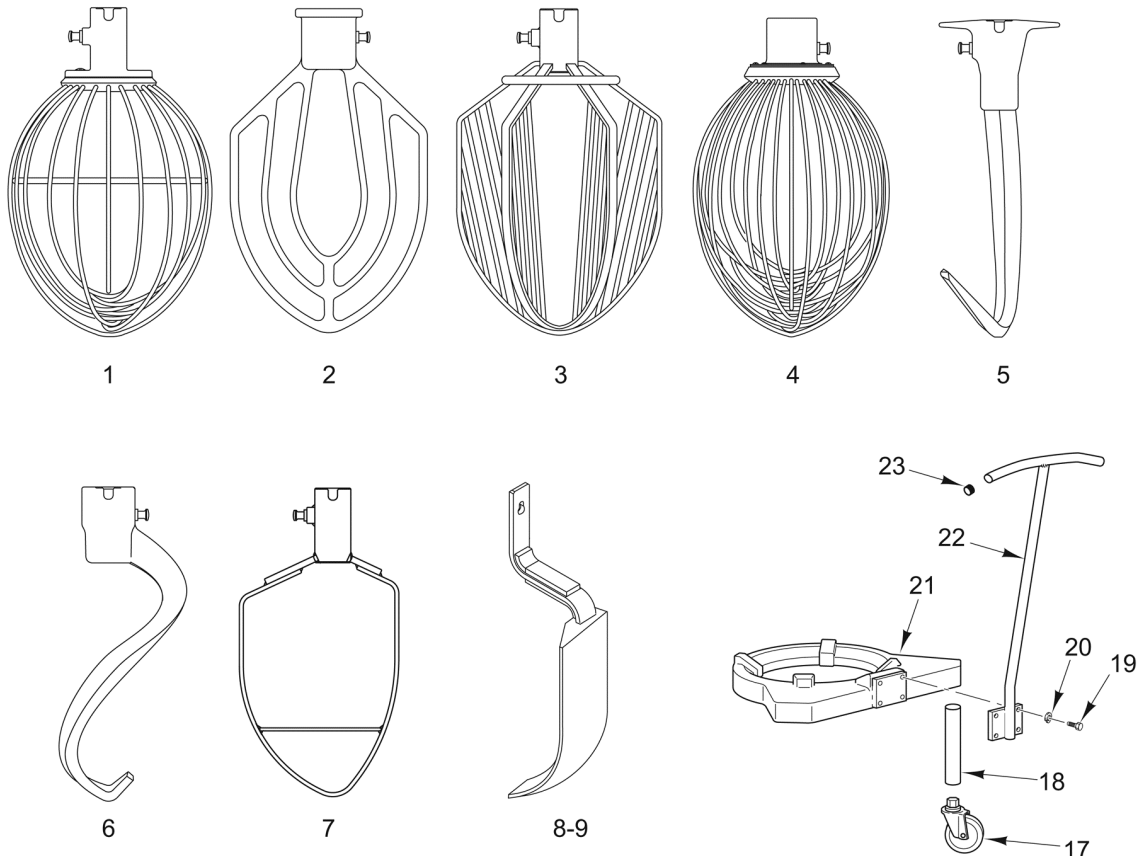

### BOWL GUARD

**BOWL GUARD**

ILLUS. PL-58261	PART NO.	NAME OF PART	AMT.
1	00-874124	Wire Cage.....	1
2	00-874124-00002	Wire Cage.....	1
3	00-874126	Shoe - Front.....	1
4	SC-123-07	Mach. Screw 8-32 x 1/2 Slotted Truss Hd.....	1
5	SC-128-66	Mach. Screw 8-32 x 1/2 Tx. Button Hd. (ML-134341).....	1
6	00-437720	Key - Shoe.....	1
7	00-437433-00002	Shoe - Adjustable (All except ML-134341).....	1
8	00-437433-00003	Shoe - Adjustable (ML-134341).....	1
9	SC-122-45	Mach. Screw 1/4-20 x 3/8 Slotted Truss Hd.....	2
10	SC-128-65	Mach. Screw 1/4-20 x 1/2 Tx. Button Hd. (SST) (ML-134341).....	2
11	00-874127	Shoe - Fixed.....	1
12	SC-122-45	Mach. Screw 1/4-20 x 3/8 Slotted Truss Hd.....	2
13	SC-128-80	Mach. Screw 1/4-20 x 3/8 Tx. Button Hd. (SST).....	2
14	00-874123	Guard - Splash & Drip.....	1
15	SC-021-37	Mach. Screw 1/4-20 x 3/8 Slotted Rd. Hd. (SST).....	3
16	SC-128-80	Mach. Screw 1/4-20 x 3/8 Tx. Button Hd. (SST).....	3
17	00-875603	Bowl Assy. (60 Quart) (Packaged).....	1
18	00-875604	Bowl Assy. (40 Quart) (Packaged) (Not Shown).....	1
19	SC-122-45	Mach. Screw 1/4-20 x 3/8 Slotted Truss Hd.....	2
20	SC-128-80	Mach. Screw 1/4-20 x 3/8 Tx. Button Hd. (SST).....	2
21	00-874168	Stop - Cage.....	1
	00-512987	Adhesive (ML-134341).....	AR
	00-916004	Wire Cage Assy.....	1
	00-916004-00002	Wire Cage Assy. - Security.....	AR
	00-438824	Chute - Ingredient (Packaged).....	1