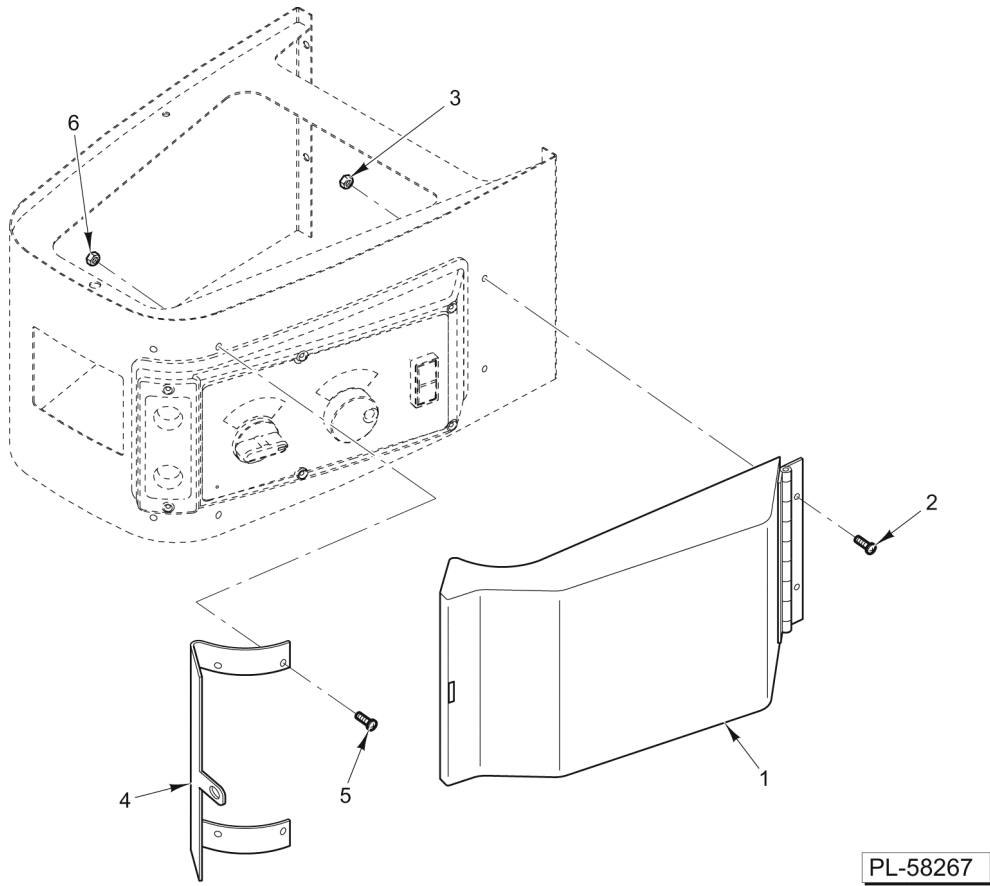

PL-58267

**CONTROL PANEL COVER (ML-134341)**

**CONTROL PANEL COVER (ML-134341)**

ILLUS. PL-58267	PART NO.	NAME OF PART	AMT.
1	00-874526	Cover Assy.....	1
2	SC-128-74	Mach. Screw 1/4-20 x 5/8 Tx. Button Hd. (SST).....	2
3	NS-038-04	Lock Nut 1/4-20 Hex.....	2
4	00-874530	Hasp.....	1
5	SC-128-74	Mach. Screw 1/4-20 x 5/8 Tx. Button Hd. (SST).....	4
6	NS-038-04	Lock Nut 1/4-20 Hex.....	4