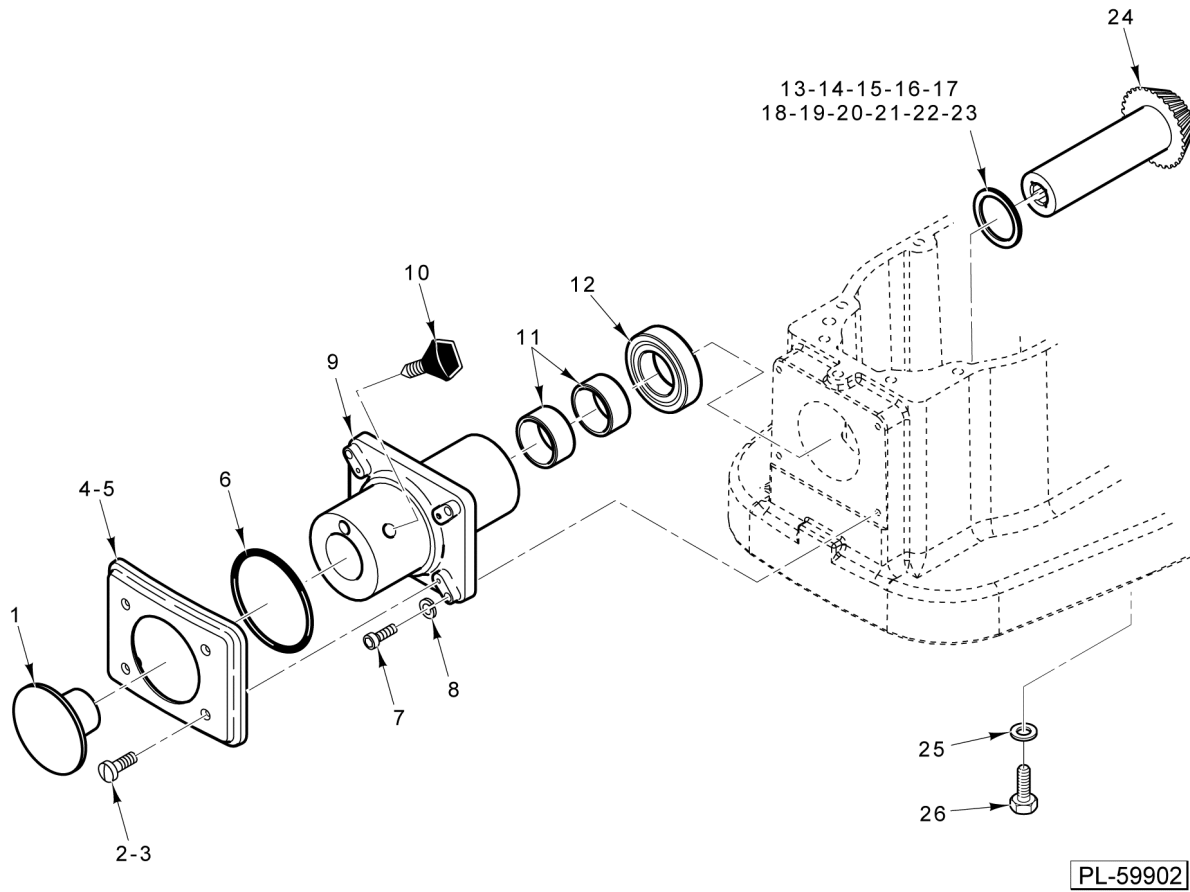

ATTACHMENT HUB

ATTACHMENT HUB

ILLUS.	PART NO.	NAME OF PART	AMT.
PL-59902			
1	00-917221	Plug - Attachment.....	1
2	SC-079-04	Mach. Screw 8-32 x 3/4 Phil. Oval Hd. (SST).....	4
3	SC-128-85	Mach. Screw 8-32 x 3/4 Tx. Flat Hd. (SST) (ML-141069).....	4
4	00-917222	Panel - Front.....	1
5	00-875813	Seal - Front Cover.....	1
6	OR-001-09	O-Ring.....	1
7	SD-036-13	Self-Tapping Screw 1/4-20 x 1-1/4 Hex Washer Hd., Type T.....	4
8	WL-003-38	Lockwasher 1/4 Helical.....	4
9	00-874290-00005	Hub - Attachment.....	1
10	00-108197-00001	Thumb Screw 1-1/4.....	1
11	BN-002-06	Bearing - Needle.....	2
12	BB-013-03	Ball Bearing - Nice #618.....	1
13	00-061920-00001	Washer - Thrust (0.076 Thk.).....	AR
14	00-061920-00002	Washer - Thrust (0.079 Thk.).....	AR
15	00-061920-00003	Washer - Thrust (0.082 Thk.).....	AR
16	00-061920-00004	Washer - Thrust (0.085 Thk.).....	AR
17	00-061920-00005	Washer - Thrust (0.088 Thk.).....	AR
18	00-061920-00006	Washer - Thrust (0.091 Thk.).....	AR
19	00-061920-00007	Washer - Thrust (0.094 Thk.).....	AR
20	00-061920-00008	Washer - Thrust (0.097 Thk.).....	AR
21	00-061920-00009	Washer - Thrust (0.100 Thk.).....	AR
22	00-061920-00010	Washer - Thrust (0.103 Thk.).....	AR
23	00-061920-00011	Washer - Thrust (0.106 Thk.).....	AR
24	00-874277	Pinion - Bevel (24T).....	1
25	WS-021-21	Washer 0.500 x 0.750 x 0.093 (Nylon).....	1
26	SC-041-42	Cap Screw 1/2-20 x 1 Hex Hd. (SST).....	1