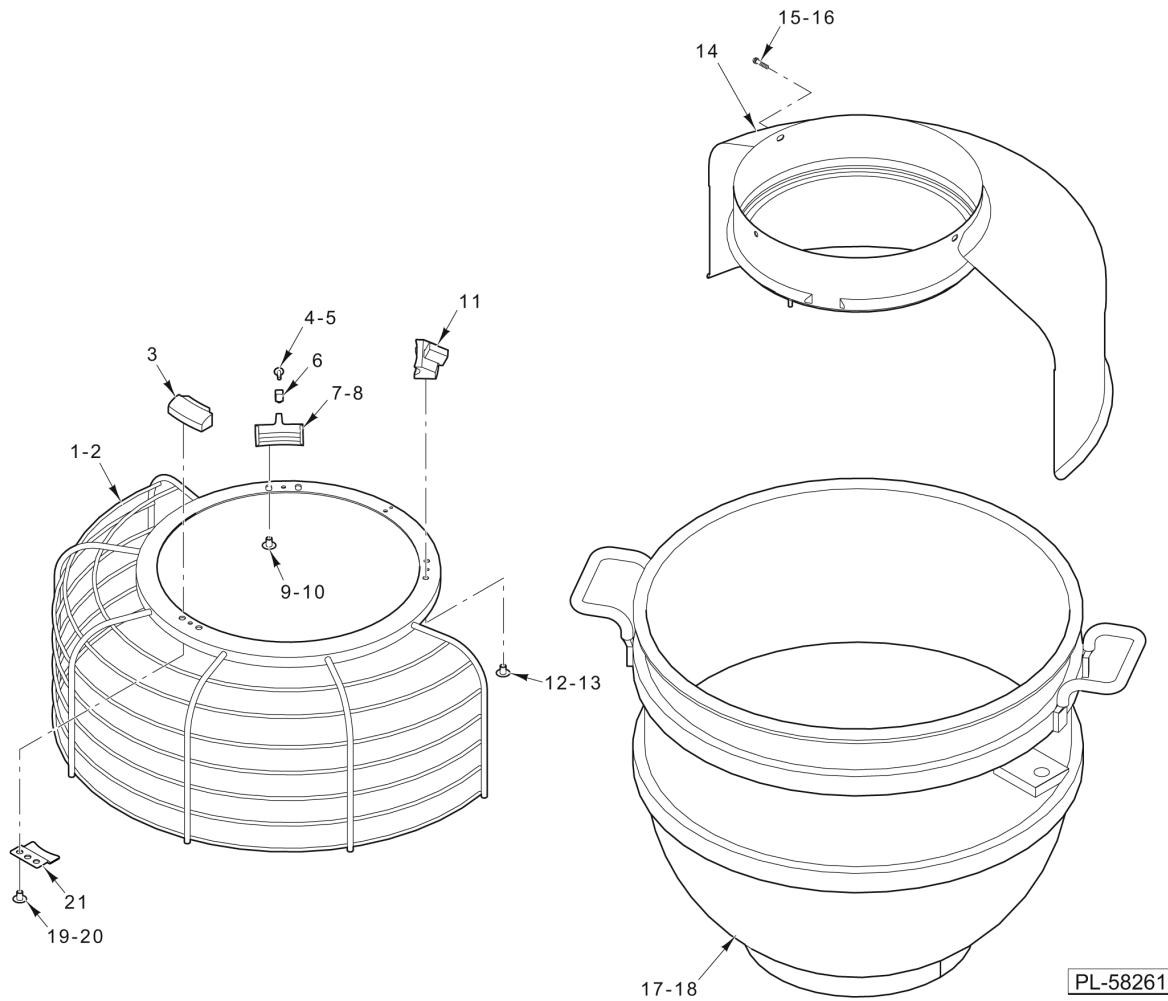

BOWL GUARD

BOWL GUARD

ILLUS. PL-58261	PART NO.	NAME OF PART	AMT.
1	00-874124	Wire Cage.....	1
2	00-874124-00002	Wire Cage.....	1
3	00-874126	Shoe - Front.....	1
4	SC-123-07	Mach. Screw 8-32 x 1/2 Slotted Truss Hd.....	1
5	SC-128-66	Mach. Screw 8-32 x 1/2 Tx. Button Hd. (ML-134341).....	1
6	00-437720	Key - Shoe.....	1
7	00-437433-00002	Shoe - Adjustable (All except ML-134341).....	1
8	00-437433-00003	Shoe - Adjustable (ML-134341).....	1
9	SC-122-45	Mach. Screw 1/4-20 x 3/8 Slotted Truss Hd.....	2
10	SC-128-65	Mach. Screw 1/4-20 x 1/2 Tx. Button Hd. (SST) (ML-134341).....	2
11	00-874127	Shoe - Fixed.....	1
12	SC-122-45	Mach. Screw 1/4-20 x 3/8 Slotted Truss Hd.....	2
13	SC-128-80	Mach. Screw 1/4-20 x 3/8 Tx. Button Hd. (SST).....	2
14	00-874123	Guard - Splash & Drip.....	1
15	SC-021-37	Mach. Screw 1/4-20 x 3/8 Slotted Rd. Hd. (SST).....	3
16	SC-128-80	Mach. Screw 1/4-20 x 3/8 Tx. Button Hd. (SST).....	3
17	00-875603	Bowl Assy. (60 Quart) (Packaged).....	1
18	00-875604	Bowl Assy. (40 Quart) (Packaged) (Not Shown).....	1
19	SC-122-45	Mach. Screw 1/4-20 x 3/8 Slotted Truss Hd.....	2
20	SC-128-80	Mach. Screw 1/4-20 x 3/8 Tx. Button Hd. (SST).....	2
21	00-874168	Stop - Cage.....	1
	00-512987	Adhesive (ML-134341).....	AR
	00-916004	Wire Cage Assy.....	1
	00-916004-00002	Wire Cage Assy. - Security.....	AR
	00-438824	Chute - Ingredient (Packaged).....	1