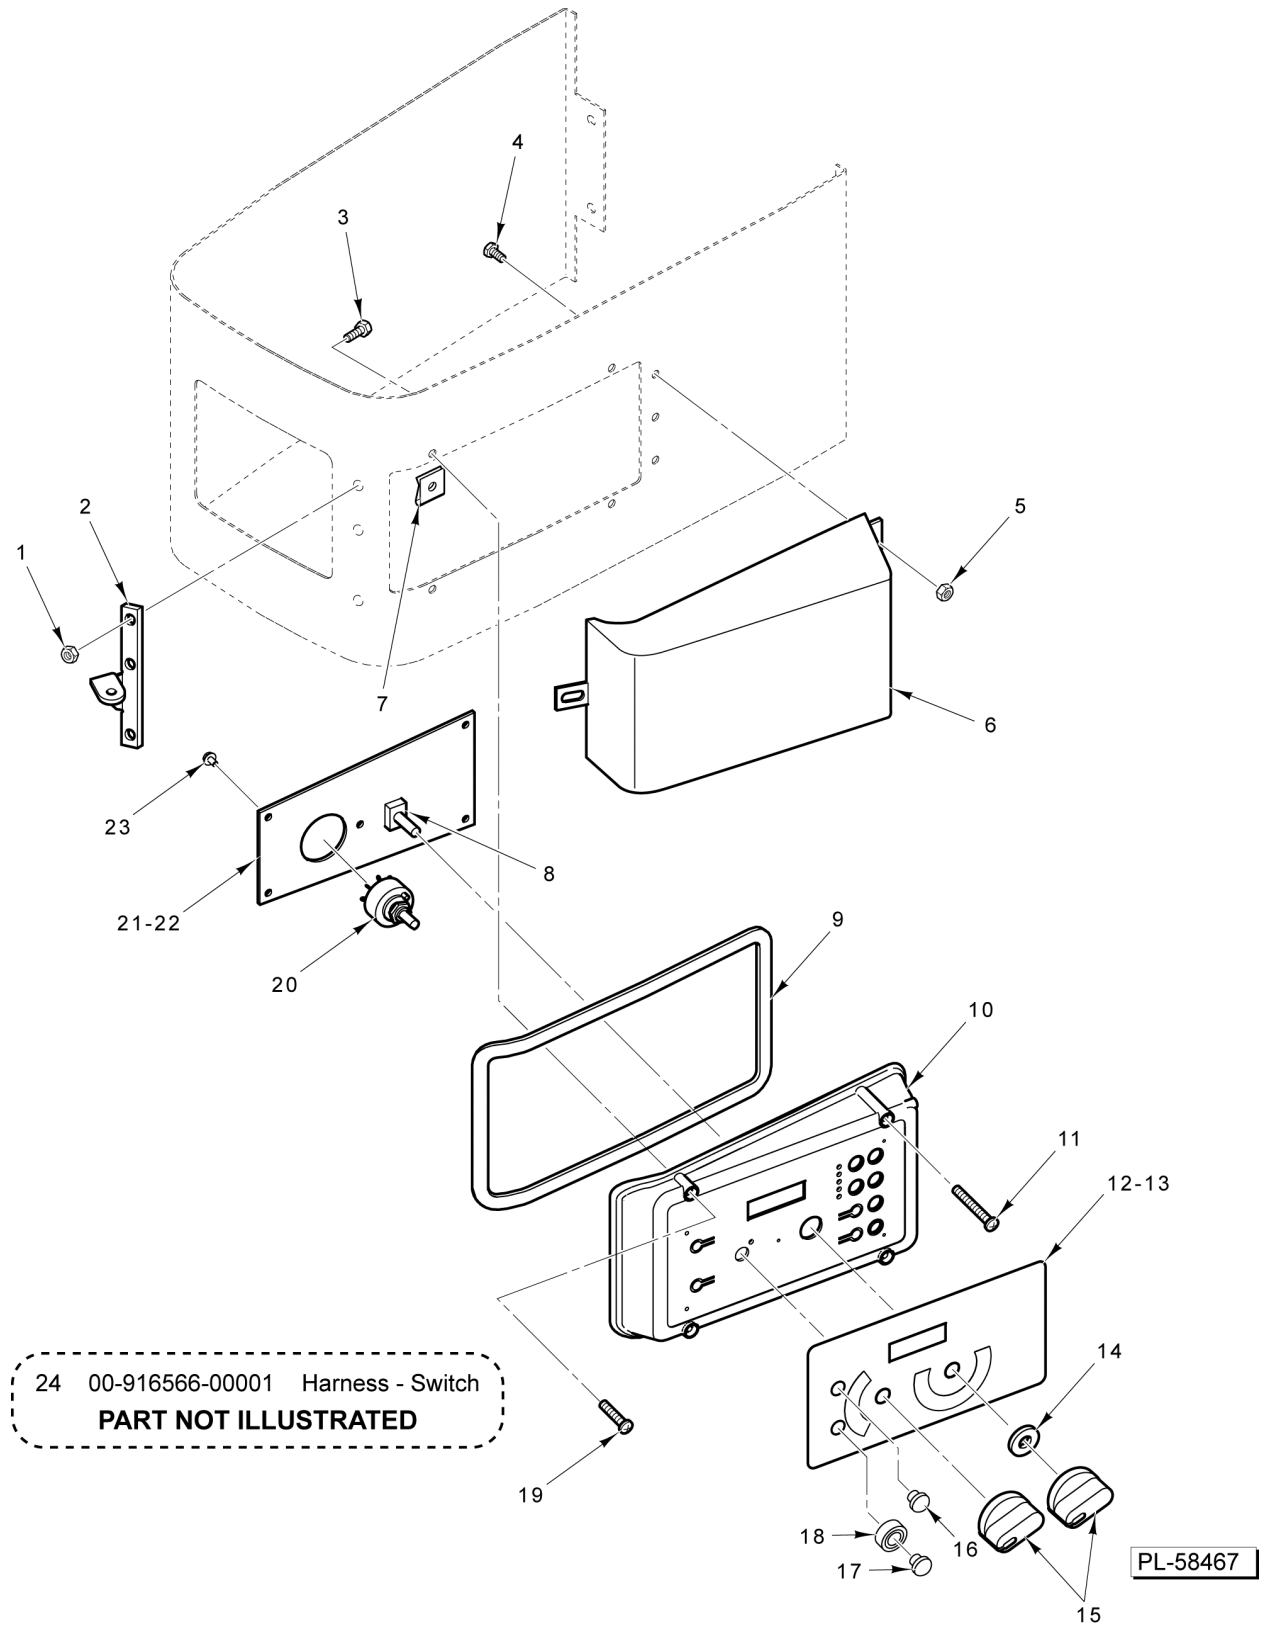

CONTROL PANEL

CONTROL PANEL

ILLUS. PL-58467	PART NO.	NAME OF PART	AMT.
1	NS-038-13	Lock Nut 10-24 Hex (ML-134359).....	3
2	00-916759	Latch (ML-134359).....	1
3	SC-128-69	Mach. Screw 10-24 x 3/8 Tx. Button Hd. (ML-134359).....	3
4	SC-128-69	Mach. Screw 10-24 x 3/8 Tx. Button Hd. (ML-134359).....	3
5	NS-038-13	Lock Nut 10-24 Hex (ML-134359).....	3
6	00-916760	Cover - Security (ML-134359).....	1
7	00-874338	Fastener - Self-Retaining.....	4
8	00-916594	Potentiometer Assy.....	1
9	00-916613	Seal - Control Panel.....	1
10	00-917226	Panel - Control.....	1
11	SC-128-40	Mach. Screw 8-32 x 2-1/4 Phil. Oval Hd. (SST).....	2
12	00-916575	Overlay - Standard.....	1
13	00-916528	Overlay - Recipe.....	1
14	WS-031-55	Washer.....	1
15	00-874809	Knob.....	2
16	00-916592	Switch - Sealed Dome (Stop).....	1
17	00-916593	Switch - Sealed Dome (Start).....	1
18	00-916958-00002	Guard - Switch.....	1
19	SC-128-39	Mach. Screw 8-32 x 1-1/2 Phil. Oval Hd. (SST).....	2
20	00-916923	Switch Assy. - Selector.....	1
21	00-916611	PCB Assy. (Standard).....	1
22	00-916491	PCB Assy. (Recipe Timer).....	1
23	SD-039-23	Self-Tapping Screw 6-32 x 1/4 Hex Washer Hd., Type RL.....	5
24	00-916566-00001	Harness - Switch.....	1