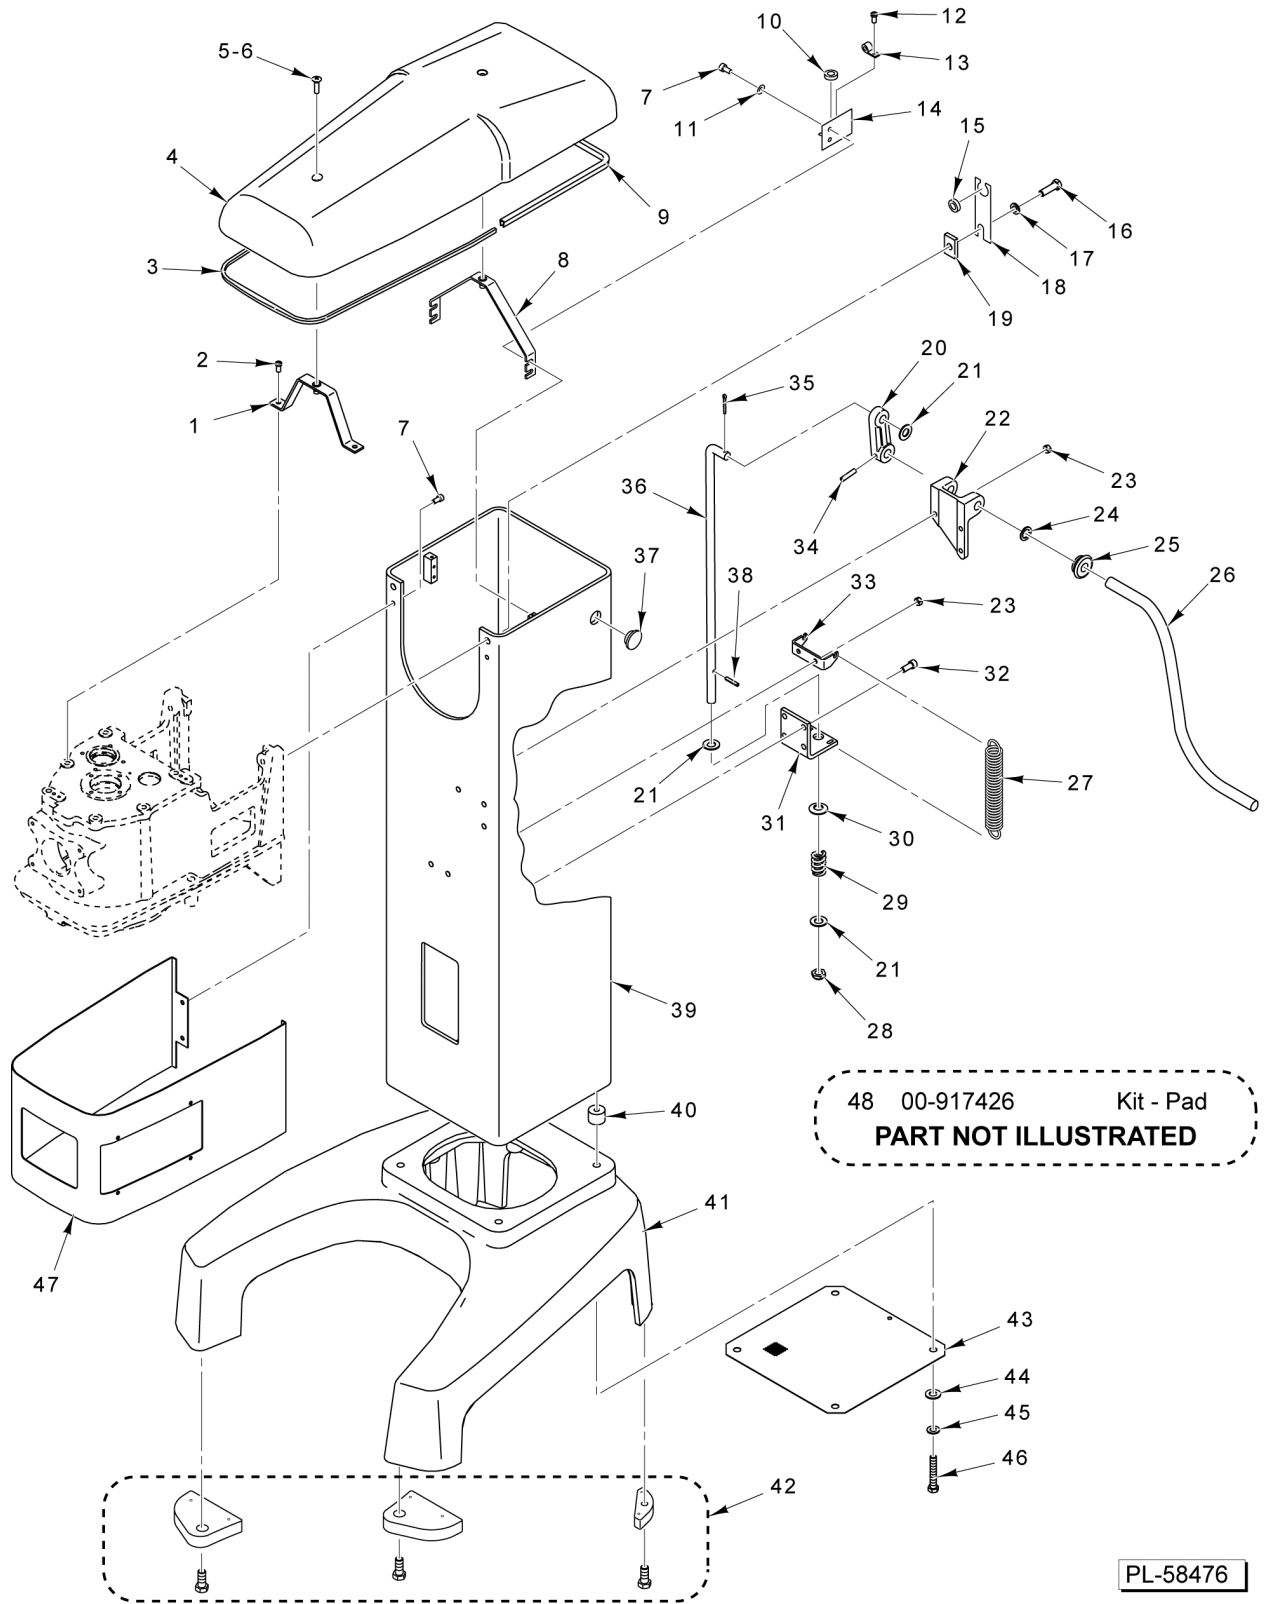

BASE AND PEDESTAL

BASE AND PEDESTAL

ILLUS. PL-58476	PART NO.	NAME OF PART	AMT.
1	00-916452	Strap - Front Cover Mounting.....	1
2	SC-089-19	Cap Screw 5/16-18 x 1-3/8 Hex Socket Hd.....	2
3	00-874512-00003	Seal - Top Cover.....	1
4	00-917230	Cover - Top.....	1
5	SC-024-03	Mach. Screw 1/4-20 x 7/8 Slotted Fil. Hd.....	2
6	SC-121-73	Mach. Screw 1/4-20 x 1 Tx. Button Hd. (SST) (ML-134359).....	2
7	SC-089-01	Cap Screw 1/4-20 x 1/2 Hex Socket Hd.....	6
8	00-916454	Strap - Rear Cover Mounting.....	1
9	00-916535-00001	Seal - Top Cover.....	1
10	FE-021-13	Bushing (Nylon) 1/2 I.D.....	1
11	WS-003-19	Washer.....	4
12	SD-019-23	Self-Tapping Screw 10-16 x 3/8 Phil. Pan Hd., Type B.....	1
13	00-078752-00009	Clamp - Cable.....	1
14	00-937123	Bracket.....	1
15	FE-021-13	Bushing (Nylon) 1/2 I.D.....	1
16	SC-118-09	Cap Screw 3/8-16 x 1-1/4 Hex Hd.....	6
17	WL-004-06	Lockwasher 3/8 Helical.....	6
18	00-916815	Plate - Wire Routing.....	1
19	00-271340	Bar - Reinforcing.....	6
20	00-916467	Arm - Bowl Lift.....	1
21	WS-008-47	Washer.....	3
22	00-916442	Block - Bowl Lift Bearing.....	1
23	NS-013-02	Nut 1/4-20 Hex.....	3
24	WS-020-01	Washer (SST).....	1
25	00-271343	Grommet - Handle.....	1
26	00-916482	Handle - Bowl Lift.....	1
27	00-916463	Spring - Bowl Lift.....	2
28	NS-031-39	Stop Nut 1/2-20 "Elastic".....	1
29	00-070104	Spring - Bowl Lift.....	1
30	00-070131	Washer - Cup Bowl Lift.....	1
31	00-916469	Bracket - Bowl Lift Support.....	1
32	SC-041-14	Cap Screw 5/16-18 x 1-1/8 Hex Hd. (SST).....	4
33	00-916449	Hook - Bowl Lift Spring.....	1
34	PS-004-15	Spiral Pin 1/4 Dia. x 1-1/8 Lg.....	1
35	PC-006-13	Cotter Pin.....	1
36	00-916468	Rod - Bowl Lift.....	1
37	PB-005-30	Plug - Button.....	1
38	RP-002-10	Roll Pin 3/16 Dia. x 1 Lg.....	1
39	00-916364-00004	Column.....	1
40	00-916508	Lug - Threaded Column.....	4
41	00-916213-00004	Base.....	1
42	00-916353	Kit - Foot Pad.....	1
43	00-916549	Screen - Air Floor.....	1
44	WS-018-19	Washer.....	4
45	WL-004-04	Lockwasher 3/8 Helical.....	4
46	SC-118-05	Cap Screw 3/8-16 x 2-3/4 Hex Hd.....	4
47	00-916387-00002	Wrapper - Transmission.....	1
48	00-917426	Kit - Deck Plate Mounting.....	1