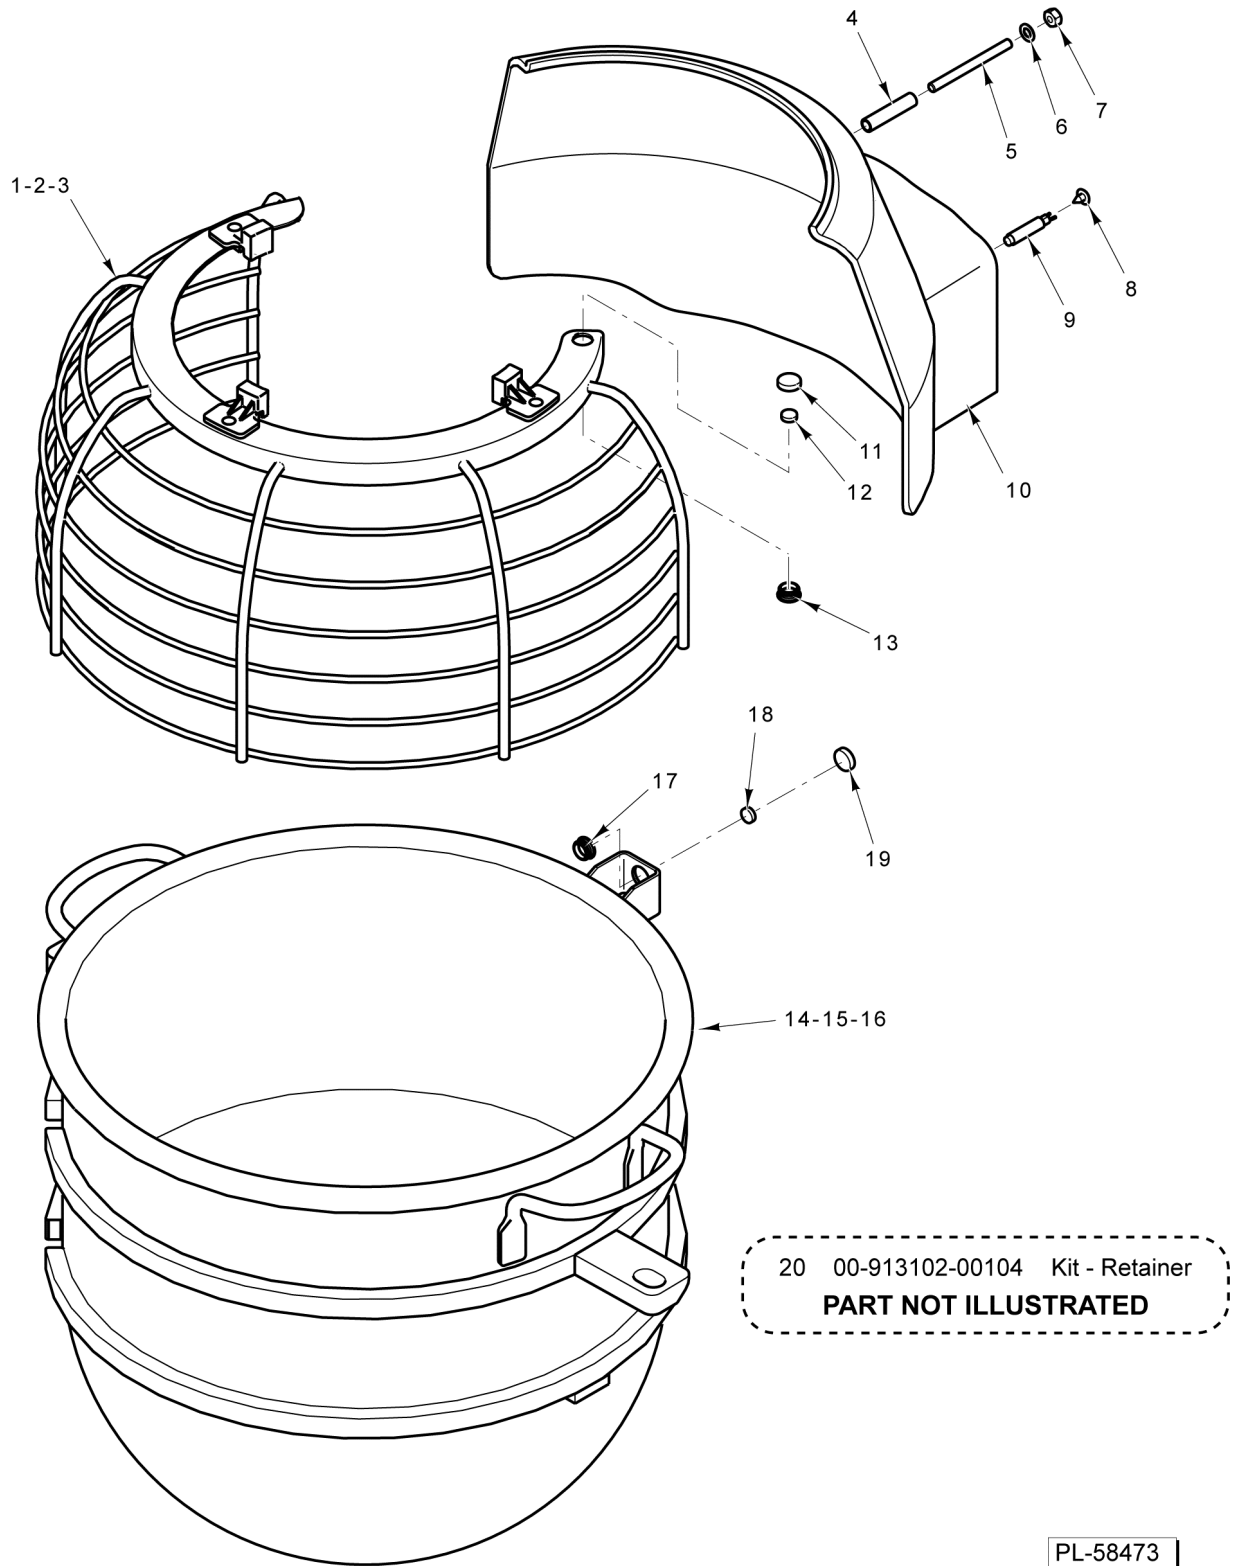

PL-58474

BOWL SUPPORT

BOWL SUPPORT

ILLUS.	PART NO.	NAME OF PART	AMT.
PL-58474			
1	00-916516	Pin - Bowl (LH).....	1
2	00-916497	Support - Bowl.....	1
3	00-011800-00141	Dowel 1/16 x 1-3/16.....	2
4	00-916365-00001	Slideway - Bowl Lift (LH).....	1
5	00-011800-00141	Dowel 1/16 x 1-3/16.....	2
6	00-916365-00002	Slideway - Bowl Lift (RH).....	1
7	PB-004-96	Cap.....	8
8	SC-089-19	Cap Screw 5/16-18 x 1-3/8 Hex Socket Hd.....	8
9	00-916501	Ramp.....	1
10	00-916502	Bushing - Split.....	1
11	RR-012-30	Retaining Ring.....	1
12	00-916488	Spring - Compression.....	1
13	00-916505	Pin - Bowl (RH).....	1
14	00-916550	Glide - Bowl Release.....	1
15	00-916506	Plate - Bowl Release.....	1
16	SC-093-23	Mach. Screw 10-24 x 3/8 Phil. Pan Hd.....	3
17	SC-128-69	Mach. Screw 10-24 x 3/8 Tx. Button Hd. (ML-134359).....	3
18	SC-047-74	Set Screw 8-32 x 1/4 Hdls. Cup Pt.....	1
19	00-916552	Shaft - Bowl Pin Handle.....	1
20	00-875356	Handle - Lift Lever.....	1
21	00-916503	Block - Bowl Handle.....	1
22	00-916504-00002	Handle - Security Bowl Release (Correctional).....	1
23	00-916470	Apron - Lower.....	1
24	SC-093-23	Mach. Screw 10-24 x 3/8 Phil. Pan Hd.....	3
25	SC-128-69	Mach. Screw 10-24 x 3/8 Tx. Button Hd. (ML-134359).....	3
26	SC-047-46	Set Screw 3/8-16 x 1-1/4 Hex Hdls., Half Dog Pt.....	2
27	SC-097-15	Cap Screw 1/4-20 x 1-5/8 Hex Hd.....	2
28	00-916515	Catch - Rear Bowl.....	1