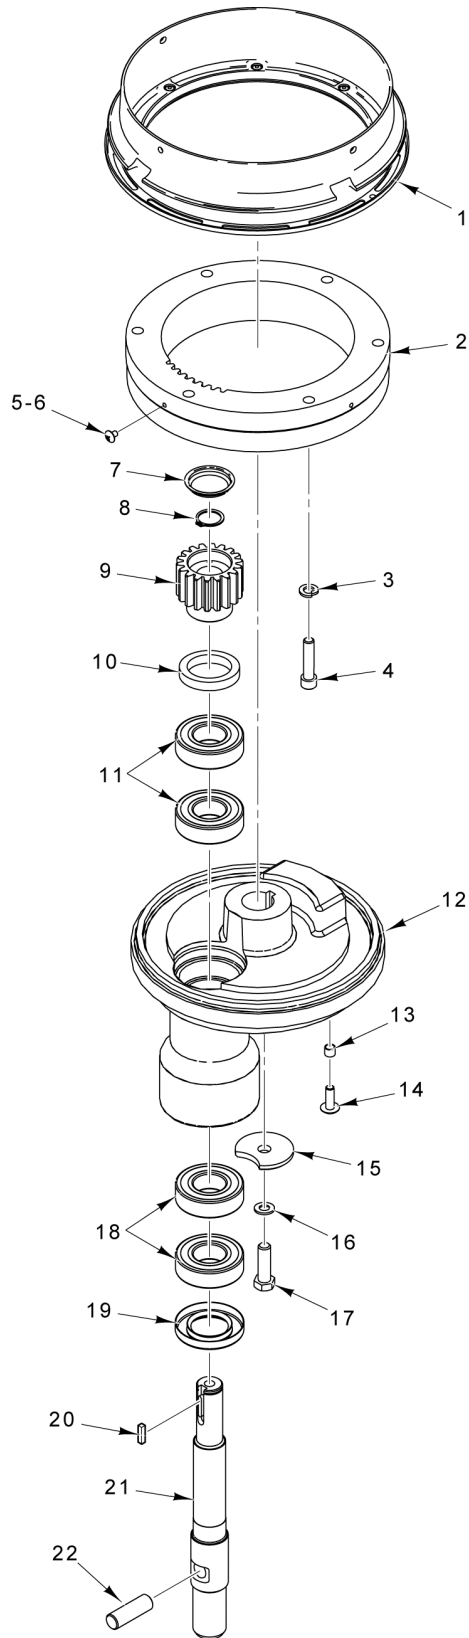

PL-58472

PLANETARY

PLANETARY

ILLUS.	PART NO.	NAME OF PART	AMT.
PL-58472			
1	00-917253	Drip Cup - Flange.....	1
2	00-916416-00001	Gear - Internal.....	1
3	WL-003-48	Lockwasher 5/16 High Collar.....	6
4	SC-089-19	Cap Screw 5/16-18 x 1-3/8 Hex Socket Hd.....	6
5	SC-066-13	Mach. Screw 8-32 x 1/4 Phil. Truss Hd. (SST).....	3
6	SC-128-73	Mach. Screw 8-32 x 1/4 Tx. Button Hd. (SST) (ML-134359).....	3
7	00-064871	Plug - Friction.....	1
8	RR-012-26	Retaining Ring.....	1
9	00-916444	Pinion - Planetary.....	1
10	00-916455	Seal - Planetary Upper.....	1
11	BB-017-39	Ball Bearing - MRC 205 SZZ-01-ST-A-92-C.....	2
12	00-916436	Planetary.....	1
13	00-874770	Spacer - Bowl Scraper.....	2
14	SC-053-46	Mach. Screw 1/4-20 x 3/4 Slotted Truss Hd. (SST).....	2
15	00-070047-00001	Washer - Planetary.....	1
16	WL-006-27	Lockwasher 3/8 Helical (SST).....	1
17	SC-062-58	Cap Screw 3/8-24 x 1-1/4 Hex Hd.....	1
18	BB-017-26	Ball Bearing - NSK #6206.....	2
19	00-439286	Seal - Agitator Shaft.....	1
20	00-012430-00149	Key.....	1
21	00-916458	Shaft - Agitator.....	1
22	00-070019	Pin - Agitator.....	1