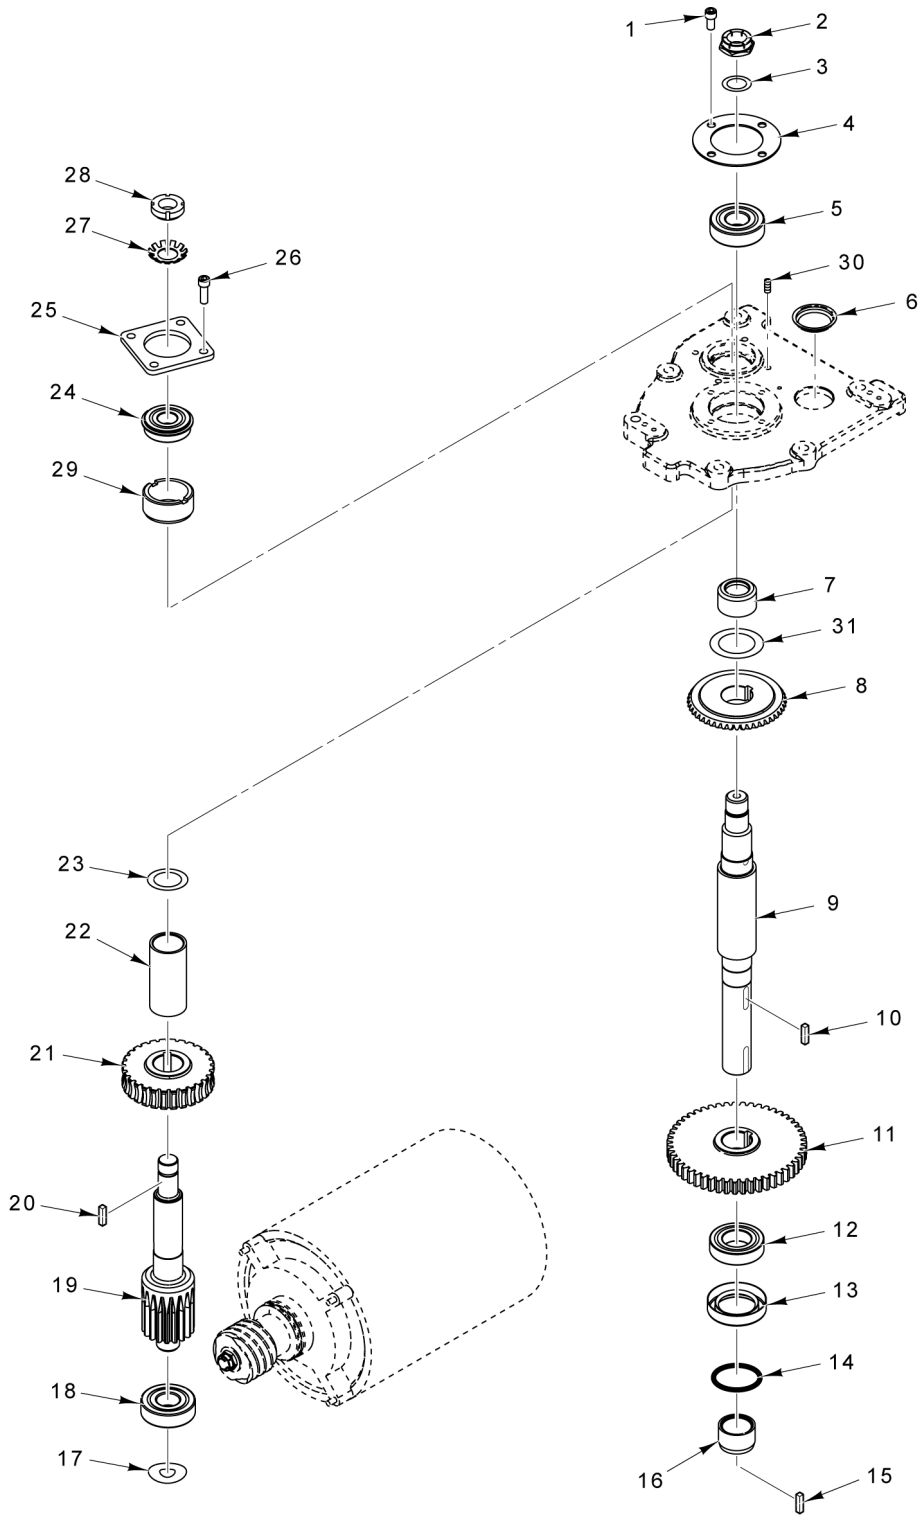

PL-58471

TRANSMISSION

TRANSMISSION

ILLUS.	PART NO.	NAME OF PART	AMT.
PL-58471			
1	SC-089-01	Cap Screw 1/4-20 x 1/2 Hex Socket Hd.....	4
2	NS-034-06	Lock Nut Brg N.D. N-05.....	1
3	WL-012-06	Lockwasher N.D. #W-05.....	1
4	00-916439	Retainer - Planetary.....	1
5	BB-017-39	Ball Bearing - MRC 205 SZZ-01-ST-A-92-C.....	1
6	00-064871	Plug - Friction.....	1
7	00-916356	Spacer - Upper Planetary.....	1
8	00-271234-00002	Gear - Planetary Shaft Bevel.....	1
9	00-916342	Shaft - Planetary.....	1
10	00-012430-00143	Key.....	1
11	00-916341	Gear - Helical (51T).....	1
12	BB-015-36	Ball Bearing - Hoover - NSK 6007 DDUCE1SRIS.....	1
13	00-271341	Seal - Planetary Shaft Seal - Planetary.....	1
14	00-067500-00070	O-Ring.....	1
15	00-937370-00040	Key.....	1
16	00-437599	Seal - Hub.....	1
17	SL-005-04	Spring - Loading.....	1
18	BB-005-34	Bearing - Ball.....	1
19	00-916340	Shaft - Worm Gear.....	1
20	00-012430-00138	Key 1/4 Sq. x 3/4 Lg.....	1
21	00-916339	Gear - Worm.....	1
22	00-916358	Spacer - Upper Input Shaft.....	1
23	00-916357	Spacer - Input Shaft.....	1
24	BB-021-21	Bearing - Ball.....	1
25	00-916438	Retainer - Wormwheel.....	1
26	SC-089-02	Cap Screw 1/4-20 x 3/4 Hex Socket Hd.....	4
27	WL-012-04	Lockwasher N.D. #W-03.....	1
28	NS-034-04	Lock Nut N.D. #N-03.....	1
29	00-271301-00002	Sleeve - Worm Gear Adjustment.....	1
30	SC-047-09	Set Screw 1/4-20 x 1/4 Hex Hdls., Cup Pt.....	1
31	00-060768	Shim - Internal Pinion.....	AR