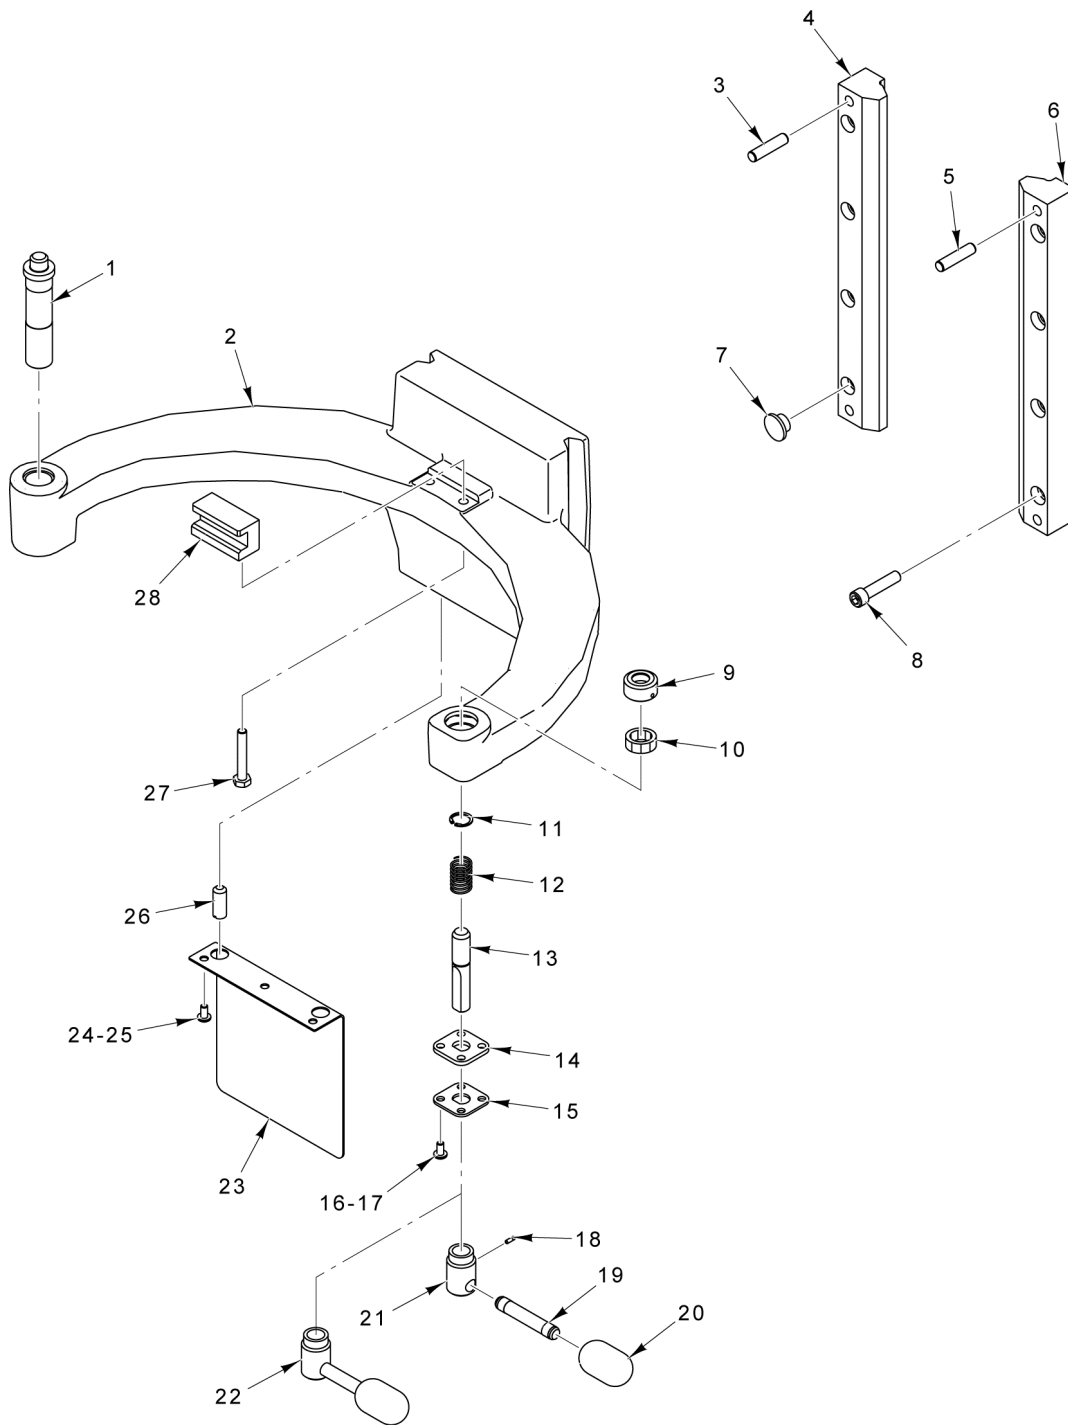

PL-58474

BOWL SUPPORT

BOWL SUPPORT

ILLUS.	PART NO.	NAME OF PART	AMT.
PL-58474			
1	00-916516	Pin - Bowl (LH).....	1
2	00-916497	Support - Bowl.....	1
3	00-011800-00141	Dowel 1/16 x 1-3/16.....	2
4	00-916365-00001	Slideway - Bowl Lift (LH).....	1
5	00-011800-00141	Dowel 1/16 x 1-3/16.....	2
6	00-916365-00002	Slideway - Bowl Lift (RH).....	1
7	PB-004-96	Cap.....	8
8	SC-089-19	Cap Screw 5/16-18 x 1-3/8 Hex Socket Hd.....	8
9	00-916501	Ramp.....	1
10	00-916502	Bushing - Split.....	1
11	RR-012-30	Retaining Ring.....	1
12	00-916488	Spring - Compression.....	1
13	00-916505	Pin - Bowl (RH).....	1
14	00-916550	Glide - Bowl Release.....	1
15	00-916506	Plate - Bowl Release.....	1
16	SC-093-23	Mach. Screw 10-24 x 3/8 Phil. Pan Hd.....	3
17	SC-128-69	Mach. Screw 10-24 x 3/8 Tx. Button Hd. (ML-134359).....	3
18	SC-047-74	Set Screw 8-32 x 1/4 Hdls. Cup Pt.....	1
19	00-916552	Shaft - Bowl Pin Handle.....	1
20	00-875356	Handle - Lift Lever.....	1
21	00-916503	Block - Bowl Handle.....	1
22	00-916504-00002	Handle - Security Bowl Release (Correctional).....	1
23	00-916470	Apron - Lower.....	1
24	SC-093-23	Mach. Screw 10-24 x 3/8 Phil. Pan Hd.....	3
25	SC-128-69	Mach. Screw 10-24 x 3/8 Tx. Button Hd. (ML-134359).....	3
26	SC-047-46	Set Screw 3/8-16 x 1-1/4 Hex Hdls., Half Dog Pt.....	2
27	SC-097-15	Cap Screw 1/4-20 x 1-5/8 Hex Hd.....	2
28	00-916515	Catch - Rear Bowl.....	1