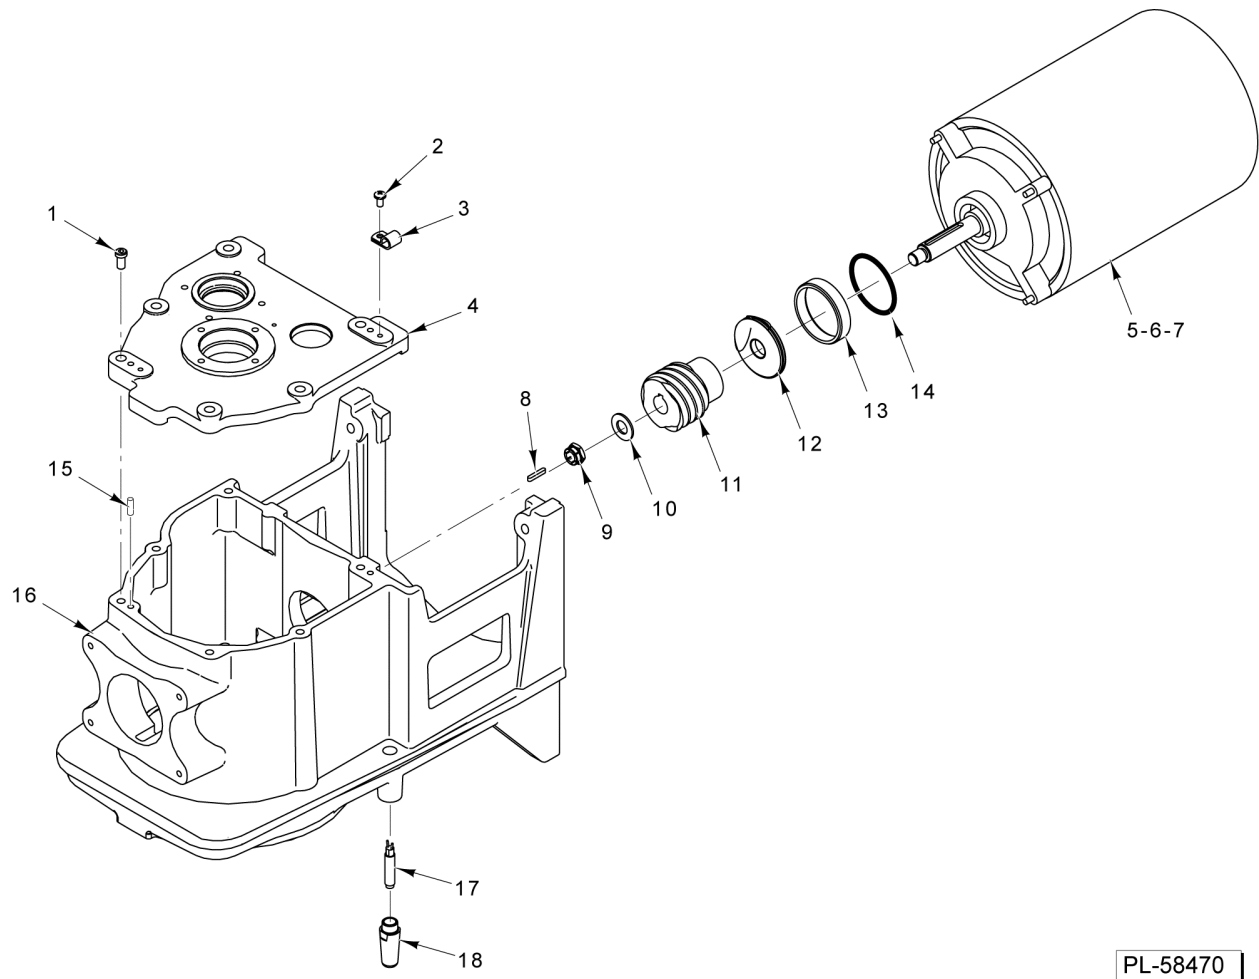

ATTACHMENT HUB

ATTACHMENT HUB

ILLUS.	PART NO.	NAME OF PART	AMT.
PL-58469			
1	00-917221	Plug - Attachment.....	1
2	SC-079-04	Mach. Screw 8-32 x 3/4 Phil. Oval Hd. (SST).....	4
3	SC-128-85	Mach. Screw 8-32 x 3/4 Tx. Flat Hd. (SST) (ML-134359).....	4
4	00-917222	Panel - Front.....	1
5	00-875813	Seal - Front Cover.....	1
6	SC-040-09	Cap Screw 1/4-20 x 1-1/4 Hex Socket Hd.....	4
7	00-916384-00002	Hub - Attachment.....	1
8	OR-001-09	O-Ring.....	1
9	00-916733	Seal - Attachment Hub.....	1
10	BN-005-11	Bearing - Needle.....	AR
11	00-108197-00001	Thumb Screw 1-1/4.....	1
12	BB-013-03	Ball Bearing - Nice #618.....	1
13	00-916601	Gear - Drive Attachment (Incls. Item 14).....	1
14	PX-003-17	Plug - Expansion.....	1
15	00-913102-00105	Kit - Seal.....	1
16	00-061920-00001	Washer - Thrust (0.076 Thk.).....	AR
17	00-061920-00002	Washer - Thrust (0.079 Thk.).....	AR
18	00-061920-00003	Washer - Thrust (0.082 Thk.).....	AR
19	00-061920-00004	Washer - Thrust (0.085 Thk.).....	AR
20	00-061920-00005	Washer - Thrust (0.088 Thk.).....	AR
21	00-061920-00006	Washer - Thrust (0.091 Thk.).....	AR
22	00-061920-00007	Washer - Thrust (0.094 Thk.).....	AR
23	00-061920-00008	Washer - Thrust (0.097 Thk.).....	AR
24	00-061920-00009	Washer - Thrust (0.100 Thk.).....	AR
25	00-061920-00010	Washer - Thrust (0.103 Thk.).....	AR
26	00-061920-00011	Washer - Thrust (0.106 Thk.).....	AR