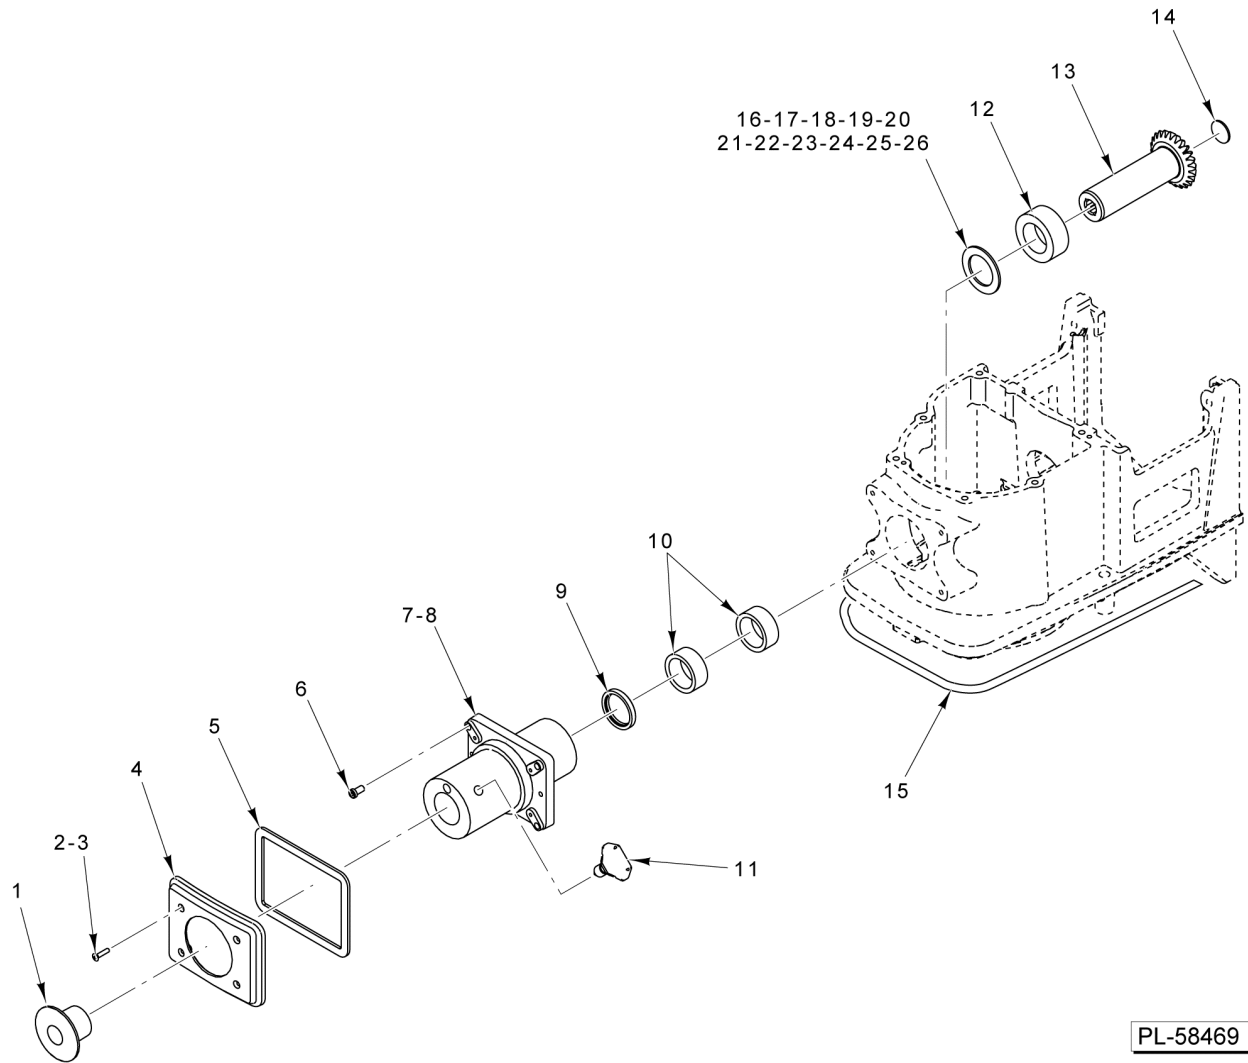

ATTACHMENT HUB

ATTACHMENT HUB

ILLUS.	PART NO.	NAME OF PART	AMT.
PL-58469			
1	00-917221	Plug - Attachment.....	1
2	SC-079-04	Mach. Screw 8-32 x 3/4 Phil. Oval Hd. (SST).....	4
3	SC-128-85	Mach. Screw 8-32 x 3/4 Tx. Flat Hd. (SST) (ML-134359).....	4
4	00-917222	Panel - Front.....	1
5	00-875813	Seal - Front Cover.....	1
6	SC-040-09	Cap Screw 1/4-20 x 1-1/4 Hex Socket Hd.....	4
7	00-916384-00002	Hub - Attachment.....	1
8	OR-001-09	O-Ring.....	1
9	00-916733	Seal - Attachment Hub.....	1
10	BN-005-11	Bearing - Needle.....	AR
11	00-108197-00001	Thumb Screw 1-1/4.....	1
12	BB-013-03	Ball Bearing - Nice #618.....	1
13	00-916601	Gear - Drive Attachment (Incls. Item 14).....	1
14	PX-003-17	Plug - Expansion.....	1
15	00-913102-00105	Kit - Seal.....	1
16	00-061920-00001	Washer - Thrust (0.076 Thk.).....	AR
17	00-061920-00002	Washer - Thrust (0.079 Thk.).....	AR
18	00-061920-00003	Washer - Thrust (0.082 Thk.).....	AR
19	00-061920-00004	Washer - Thrust (0.085 Thk.).....	AR
20	00-061920-00005	Washer - Thrust (0.088 Thk.).....	AR
21	00-061920-00006	Washer - Thrust (0.091 Thk.).....	AR
22	00-061920-00007	Washer - Thrust (0.094 Thk.).....	AR
23	00-061920-00008	Washer - Thrust (0.097 Thk.).....	AR
24	00-061920-00009	Washer - Thrust (0.100 Thk.).....	AR
25	00-061920-00010	Washer - Thrust (0.103 Thk.).....	AR
26	00-061920-00011	Washer - Thrust (0.106 Thk.).....	AR