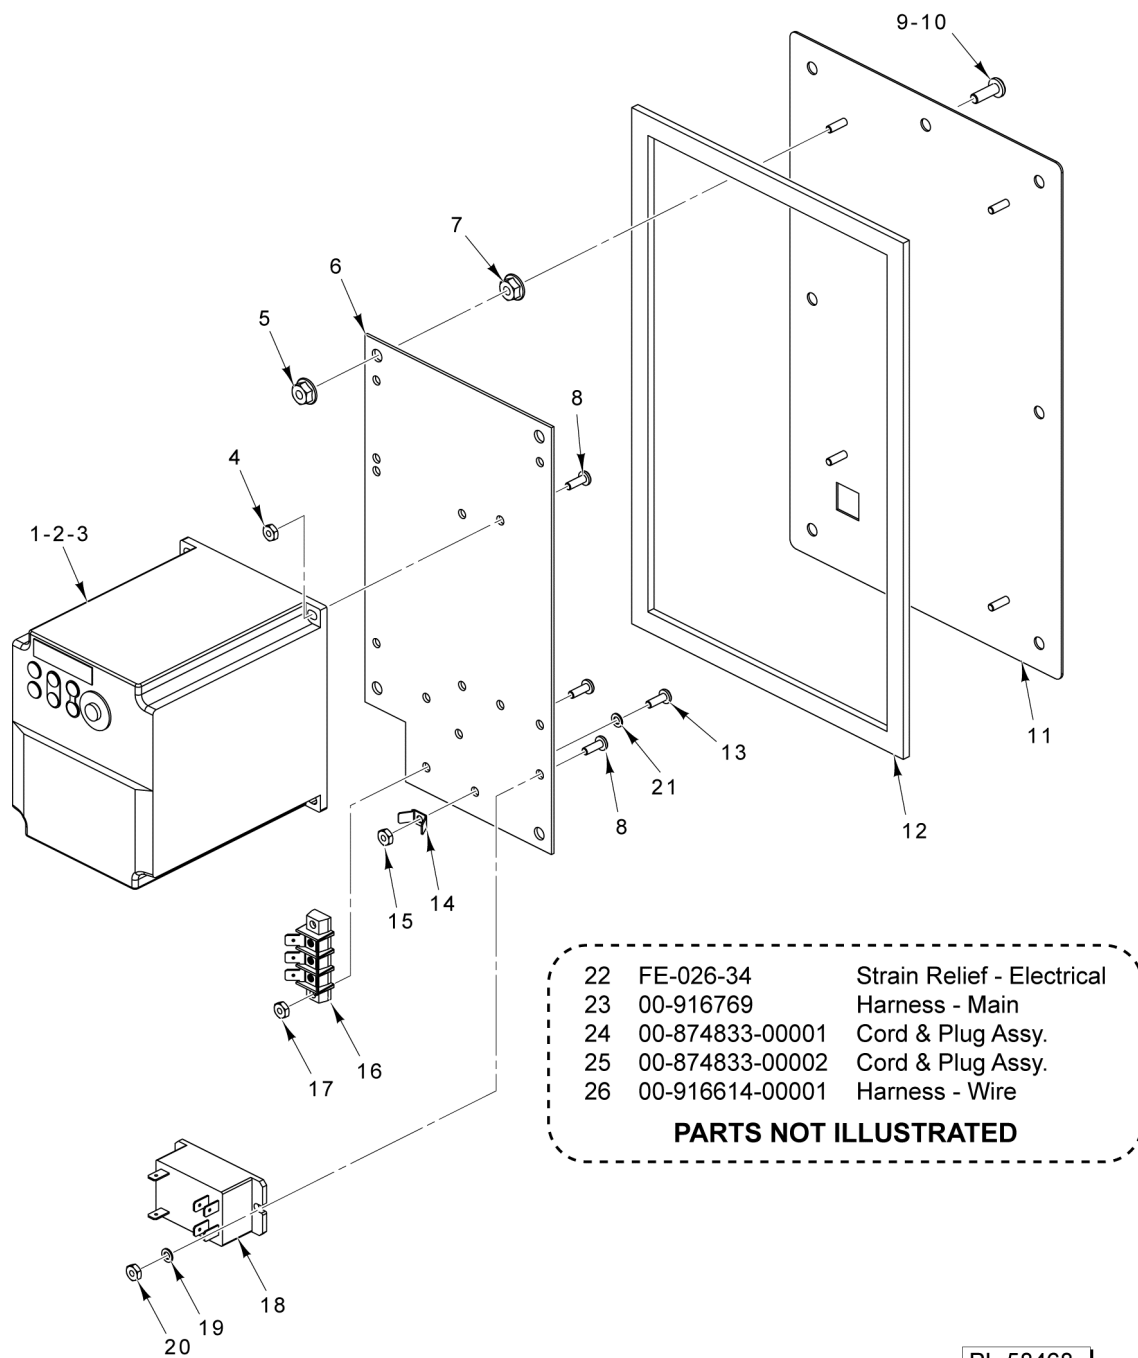

CONTROL PANEL

CONTROL PANEL

ILLUS. PL-58467	PART NO.	NAME OF PART	AMT.
1	NS-038-13	Lock Nut 10-24 Hex (ML-134359).....	3
2	00-916759	Latch (ML-134359).....	1
3	SC-128-69	Mach. Screw 10-24 x 3/8 Tx. Button Hd. (ML-134359).....	3
4	SC-128-69	Mach. Screw 10-24 x 3/8 Tx. Button Hd. (ML-134359).....	3
5	NS-038-13	Lock Nut 10-24 Hex (ML-134359).....	3
6	00-916760	Cover - Security (ML-134359).....	1
7	00-874338	Fastener - Self-Retaining.....	4
8	00-916594	Potentiometer Assy.....	1
9	00-916613	Seal - Control Panel.....	1
10	00-917226	Panel - Control.....	1
11	SC-128-40	Mach. Screw 8-32 x 2-1/4 Phil. Oval Hd. (SST).....	2
12	00-916575	Overlay - Standard.....	1
13	00-916528	Overlay - Recipe.....	1
14	WS-031-55	Washer.....	1
15	00-874809	Knob.....	2
16	00-916592	Switch - Sealed Dome (Stop).....	1
17	00-916593	Switch - Sealed Dome (Start).....	1
18	00-916958-00002	Guard - Switch.....	1
19	SC-128-39	Mach. Screw 8-32 x 1-1/2 Phil. Oval Hd. (SST).....	2
20	00-916923	Switch Assy. - Selector.....	1
21	00-916611	PCB Assy. (Standard).....	1
22	00-916491	PCB Assy. (Recipe Timer).....	1
23	SD-039-23	Self-Tapping Screw 6-32 x 1/4 Hex Washer Hd., Type RL.....	5
24	00-916566-00001	Harness - Switch.....	1