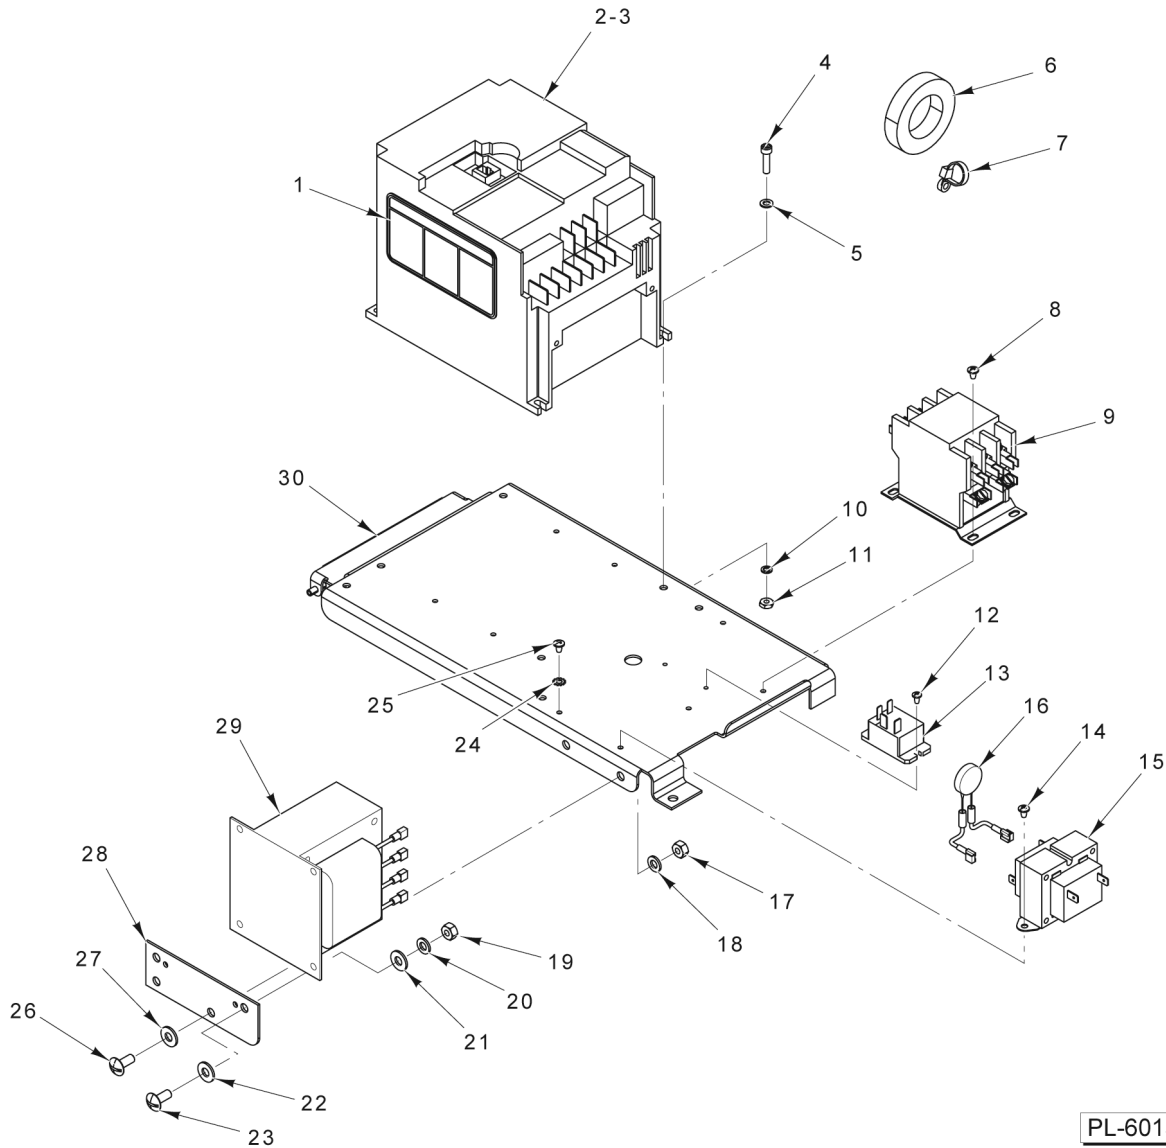

PL-60150

**ELECTRICAL COMPONENTS
(HL800 SERIES)**