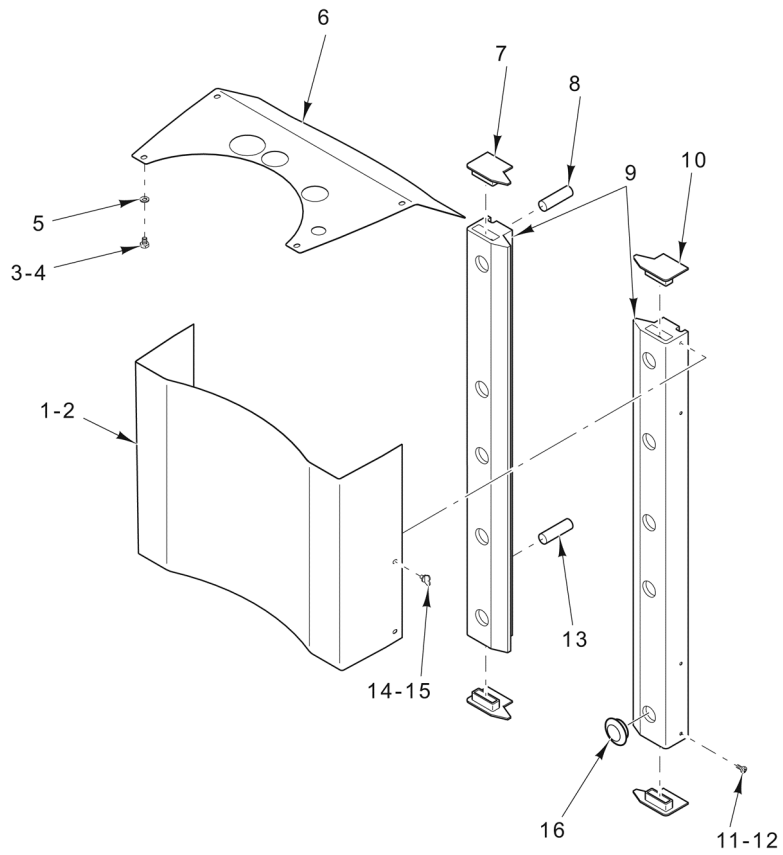

BASE AND PEDESTAL

PL-60152

BASE AND PEDESTAL

ILLUS.	PART NO.	NAME OF PART	AMT.
PL-60152			
1	SC-120-29	Mach. Screw 1/4-20 x 1 Phil. Oval Hd.....	2
2	SC-128-63	Mach. Screw 1/4-20 x 2 Tx. Flat Hd. (SST) (ML-141077 & ML-141081).....	1
3	00-917219	Top - Cover.....	1
4	00-874512-00006	Seal - Top Cover.....	2
5	00-874512-00004	Seal - Top Cover.....	1
6	FE-021-13	Bushing (Nylon) 1/2 I.D.....	1
7	SD-029-02	Self-Tapping Screw 10-24 x 1/2 Slotted Pan Hd., Type F.....	2
8	SC-120-38	Cap Screw 5/16-18 x 1 Hex Hd.....	4
9	00-118544-00001	Lug - Solderless.....	1
10	00-916173	Shield - Wire.....	1
11	00-874571	Strap Assy. - Top Cover.....	1
12	SC-036-06	Cap Screw 1/4-20 x 1 Hex Hd.....	5
13	WL-003-38	Lockwasher 1/4 Helical.....	4
14	WS-003-43	Washer.....	4
15	FE-024-23	Bushing - Electrical (Snap).....	1
16	SC-060-40	Mach. Screw 4-40 x 5/8 Slotted Rd. Hd.....	2
17	WL-003-03	Lockwasher #4 Helical.....	2
18	00-087711-00248	Switch - Bowl Height.....	1
19	00-873376	Insulator.....	1
20	WL-003-38	Lockwasher 1/4 Helical.....	2
21	00-874578	Bracket - Bowl Height Switch.....	1
22	SC-089-02	Cap Screw 1/4-20 x 3/4 Hex Socket Hd.....	2
23	00-916056-00002	Pedestal (HL800 Series).....	1
24	00-916051-00002	Pedestal (HL1400 Series).....	1
25	WS-008-04	Washer.....	2
26	SC-060-40	Mach. Screw 4-40 x 5/8 Slotted Rd. Hd.....	2
27	WL-003-03	Lockwasher #4 Helical.....	2
28	00-087711-00248	Switch - Bowl Down Limit.....	1
29	00-873376	Insulator.....	1
30	00-873371	Bracket - Down Limit Switch.....	1
31	SC-089-02	Cap Screw 1/4-20 x 3/4 Hex Socket Hd.....	2
32	WL-003-38	Lockwasher 1/4 Helical.....	2
33	00-875815	Seal - Side Panel.....	2
34	00-937159-00001	Cover - Side (Incls. Item 33).....	1
35	SD-015-40	Self-Tapping Screw 8-32 x 3/8 Phil. Pan Hd., Type TT.....	8
36	SC-128-66	Mach. Screw 8-32 x 3/8 Tx. Button Hd. (SST) (ML-141077 & ML-141081).....	8
37	00-873960-003-2	Base.....	1
38	WS-030-85	Washer.....	6
39	00-874149	Pad - Foot (Rear).....	2
40	WL-004-11	Lockwasher 1/2 Helical.....	2
41	SC-037-01	Cap Screw 1/2-13 x 1-1/2 Hex Hd.....	2
42	WL-004-19	Lockwasher 5/8 Helical.....	2
43		Cap Screw 5/8-11 x 31/4 Hex Hd.....	2
44	00-874150	Pad - Foot (Left).....	2
45	WS-005-49	Washer.....	8
46	SC-110-03	Cap Screw 3/8-16 x 3/4 Hex Socket Hd.....	8
47	00-874153	Pad - Foot (Right).....	1
48	WL-004-11	Lockwasher 1/2 Helical (ML-141074, ML-141077, ML-141078, & ML-141081).....	1
49	00-874327	Plate - Pedestal Bottom.....	1
50	SC-110-55	Cap Screw 1/2-20 x 1-1/4 Socket Hex Hd. (ML-141074, ML-141077, ML-141078, & ML-141081).....	1
51	SC-131-09	Set Screw 1/2-20 x 1/2 Hex Hdls., SL Cup Pt. (HL1400N Series).....	1
52	WS-008-04	Washer (ML-141074, ML-141077, ML-141078, & ML-141081).....	2
53	SC-040-69	Cap Screw 1/2-20 x 2 Hex Socket Hd.....	10
54	WL-004-11	Lockwasher 1/2 Helical.....	10
55	WS-008-04	Washer.....	10
56	00-875860	Wrapper Assy. - Transmission.....	1
57	00-874569	Strap Assy. - Top Cover.....	1
58	00-937621	Harness - Service Adapter Male 9P.....	1