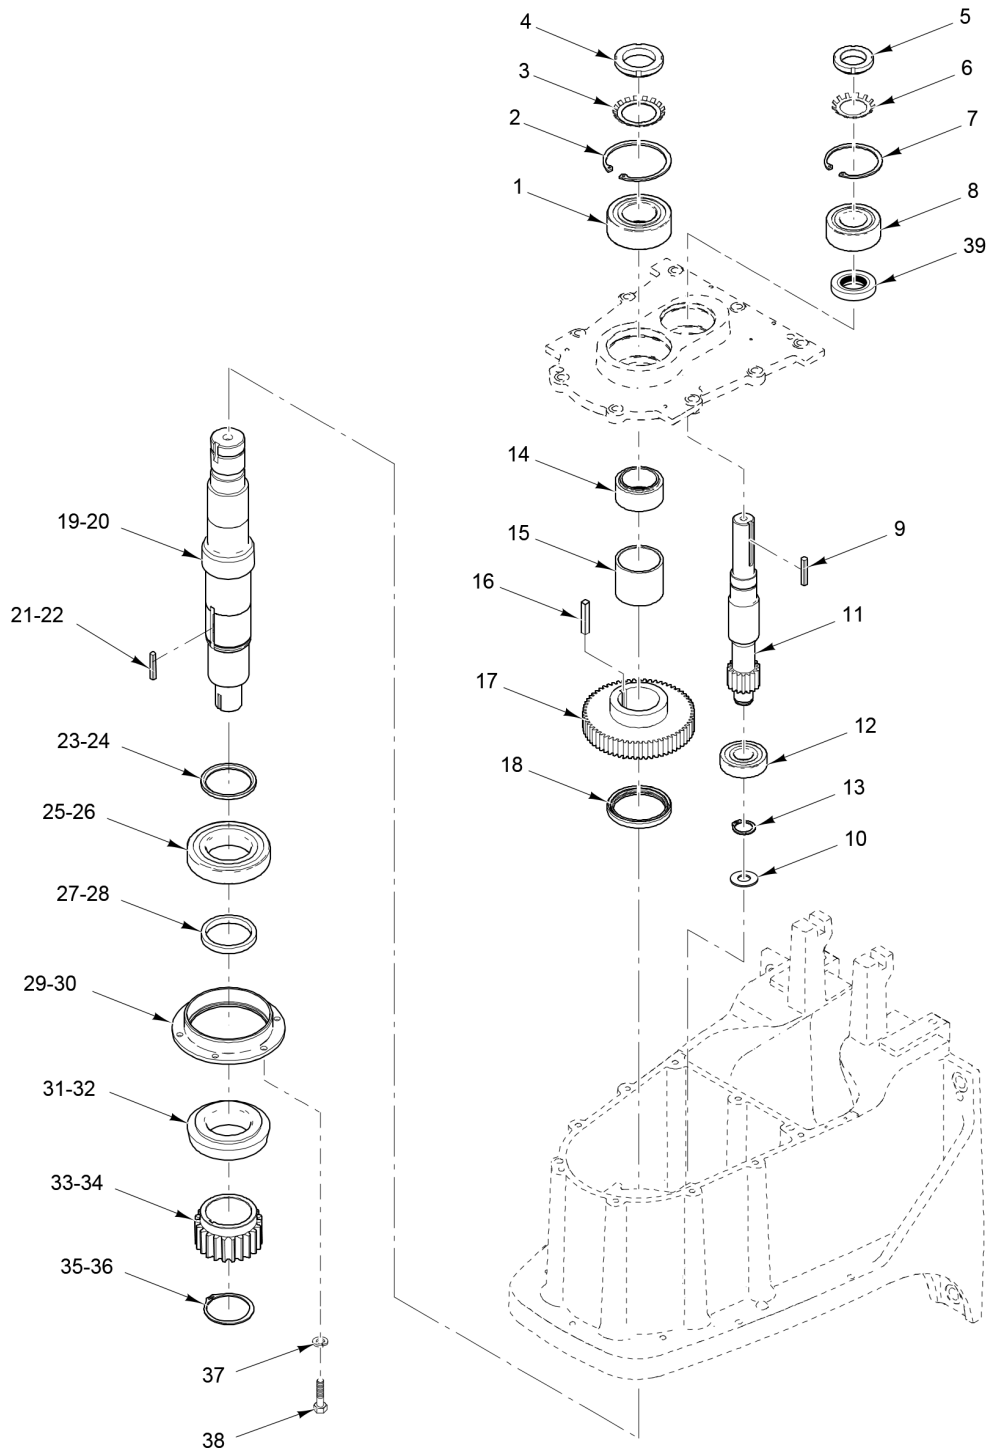

PL-60156

TRANSMISSION

TRANSMISSION

ILLUS. PL-60156	PART NO.	NAME OF PART	AMT.
1	BB-021-59	Bearing - Ball.....	1
2	RR-012-21	Retaining Ring.....	1
3	WL-012-10	Lockwasher.....	1
4	NS-034-10	Lock Nut.....	1
5	NS-034-08	Lock Nut - N.D. #N-07.....	1
6	WL-012-08	Lockwasher.....	1
7	RR-004-24	Retaining Ring.....	1
8	BB-021-56	Bearing - Ball.....	1
9	00-875419-00069	Key - Chamfered.....	1
10	SL-005-17	Spring - Wave.....	1
11	00-916178	Shaft - Input.....	1
12	BB-018-22	Bearing - Ball.....	1
13	RR-009-07	Retaining Ring.....	1
14	00-874564	Spacer - Upper (Without Att. Hub).....	1
15	00-874565	Spacer - Lower (Without Att. Hub).....	1
16	00-875419-00079	Key 5/16 x 5/16 x 1-1/2.....	1
17	00-874448	Gear.....	1
18	00-874454	Seal - Oil.....	1
19	00-875855	Shaft - Planetary (HL800 Series).....	1
20	00-874452	Shaft - Planetary (HL1400 Series).....	1
21	00-875419-00078	Key - Chamfered (HL800 Series).....	1
22	00-875419-00066	Key - Chamfered (HL1400 Series).....	1
23	00-064467	Spacer - Upper (Lower Planetary) (HL800 Series).....	1
24	00-067900	Spacer - Upper (Lower Planetary) (HL1400 Series).....	1
25	BB-007-07	Bearing - Ball Sgl. Rod (HL800 Series).....	1
26	BB-021-49	Bearing - Ball Sgl. Rod (HL1400 Series).....	1
27	00-875858	Spacer - Lower (Lower Planetary) (HL800 Series).....	1
28	00-874567	Spacer - Lower (Lower Planetary) (HL1400 Series).....	1
29	00-875857	Carrier - Lower Bearing (HL800 Series).....	1
30	00-874451	Carrier - Lower Bearing (HL1400 Series).....	1
31	BR-002-14	Roller Bearing - Cup & Cone Assy. (HL800 Series).....	1
32	BR-002-31	Roller Bearing - Cup & Cone Assy. (HL1400 Series).....	1
33	00-064386	Gear - Sun (HL800 Series).....	1
34	00-067904	Gear - Sun (HL1400 Series).....	1
35	RR-004-14	Retaining Ring (HL800 Series).....	1
36	RR-011-96	Retaining Ring (HL1400 Series).....	1
37	WL-003-48	Lockwasher 5/16 High Collar.....	6
38	SC-123-75	Cap Screw 5/16-18 x 3/4 Socket Fil. Hd.....	6
39	00-917804	Seal - Oil.....	1