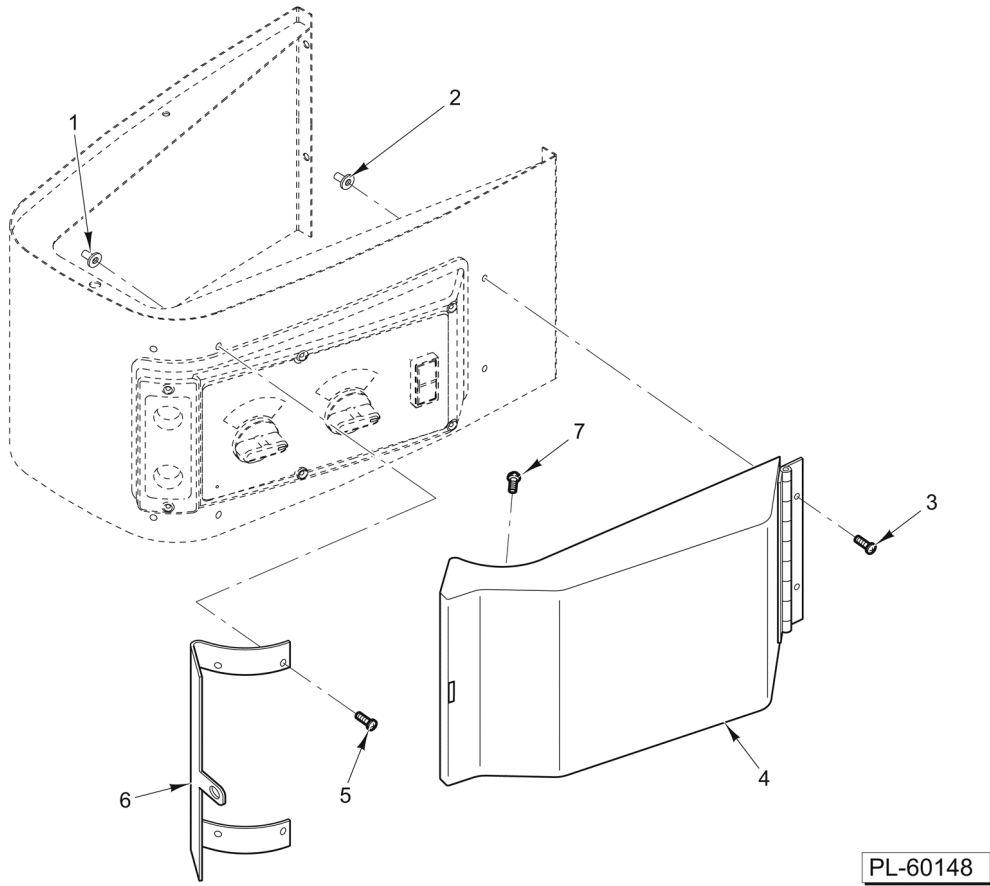

**CONTROL PANEL COVER
(ML-141077 & ML-141081)**

**CONTROL PANEL COVER
(ML-141077 & ML-141081)**

ILLUS.	PART NO.	NAME OF PART	AMT.
PL-60148			
1	00-041960	Insert - Threaded.....	4
2	00-041960	Insert - Threaded.....	2
3	SC-128-74	Mach. Screw 1/4-20 x 5/8 Tx. Button Hd. (SST).....	2
4	00-874526	Cover Assy.....	1
5	SC-128-74	Mach. Screw 1/4-20 x 5/8 Tx. Button Hd. (SST).....	4
6	00-874530	Hasp.....	1
7	SC-100-08	Mach. Screw 1/4-20 x 3/8 Hex Washer Hd.....	1