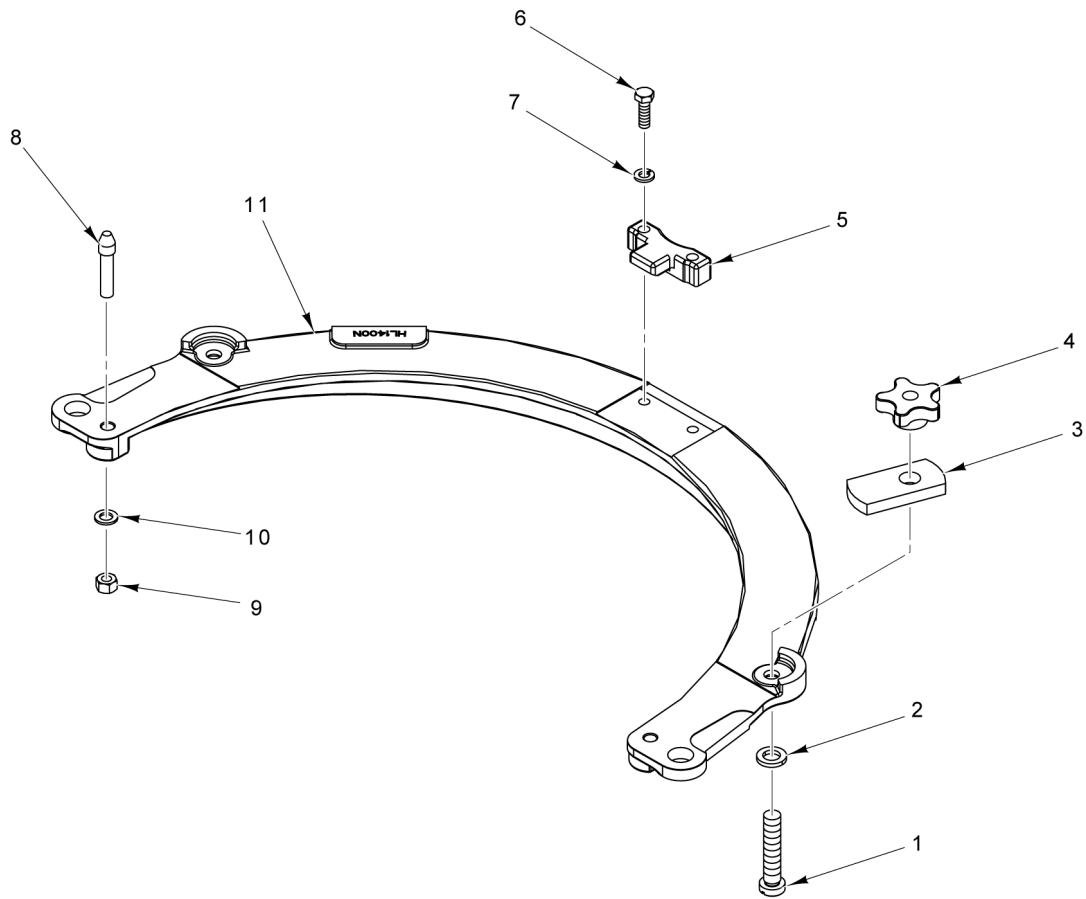

- 15 00-917344 Bowl Adapter Assy. (140-80 Quart)
 - 16 00-917345 Bowl Adapter Assy. (80-60 Quart)
 - 17 00-917346 Bowl Adapter Assy. (80-40 Quart)
- PARTS NOT ILLUSTRATED**

PL-60163

BOWL AND EXTENSIONS

BOWL AND EXTENSIONS

PL-60164

BOWL ADAPTER ASSEMBLY (ML-141084)

BOWL ADAPTER ASSEMBLY (ML-141084)

ILLUS.	PART NO.	NAME OF PART	AMT.
PL-60164			
1	00-022196	Bolt - Bowl Lock.....	2
2	WL-004-11	Lockwasher 1/2 Helical.....	2
3	00-065532-00001	Clamp - Bowl Adapter (Painted).....	2
4	00-008101-00001	Knob - Clamp Stud (Tinned).....	2
5	00-021020	Retainer - Bowl.....	1
6	SC-120-38	Cap Screw 5/16-18 x 1 Hex Hd.....	2
7	WL-003-47	Lockwasher 5/16 Helical.....	2
8	00-062110	Stud - Bowl Locating.....	2
9	NS-013-25	Nut 3/8-16 Hex.....	2
10	WL-004-04	Lockwasher 3/8 Helical.....	2
11	00-917344	Bowl Adapter Assy. (140-80 Quart) (Packaged) (Incls. Items 1 thru 10).....	1