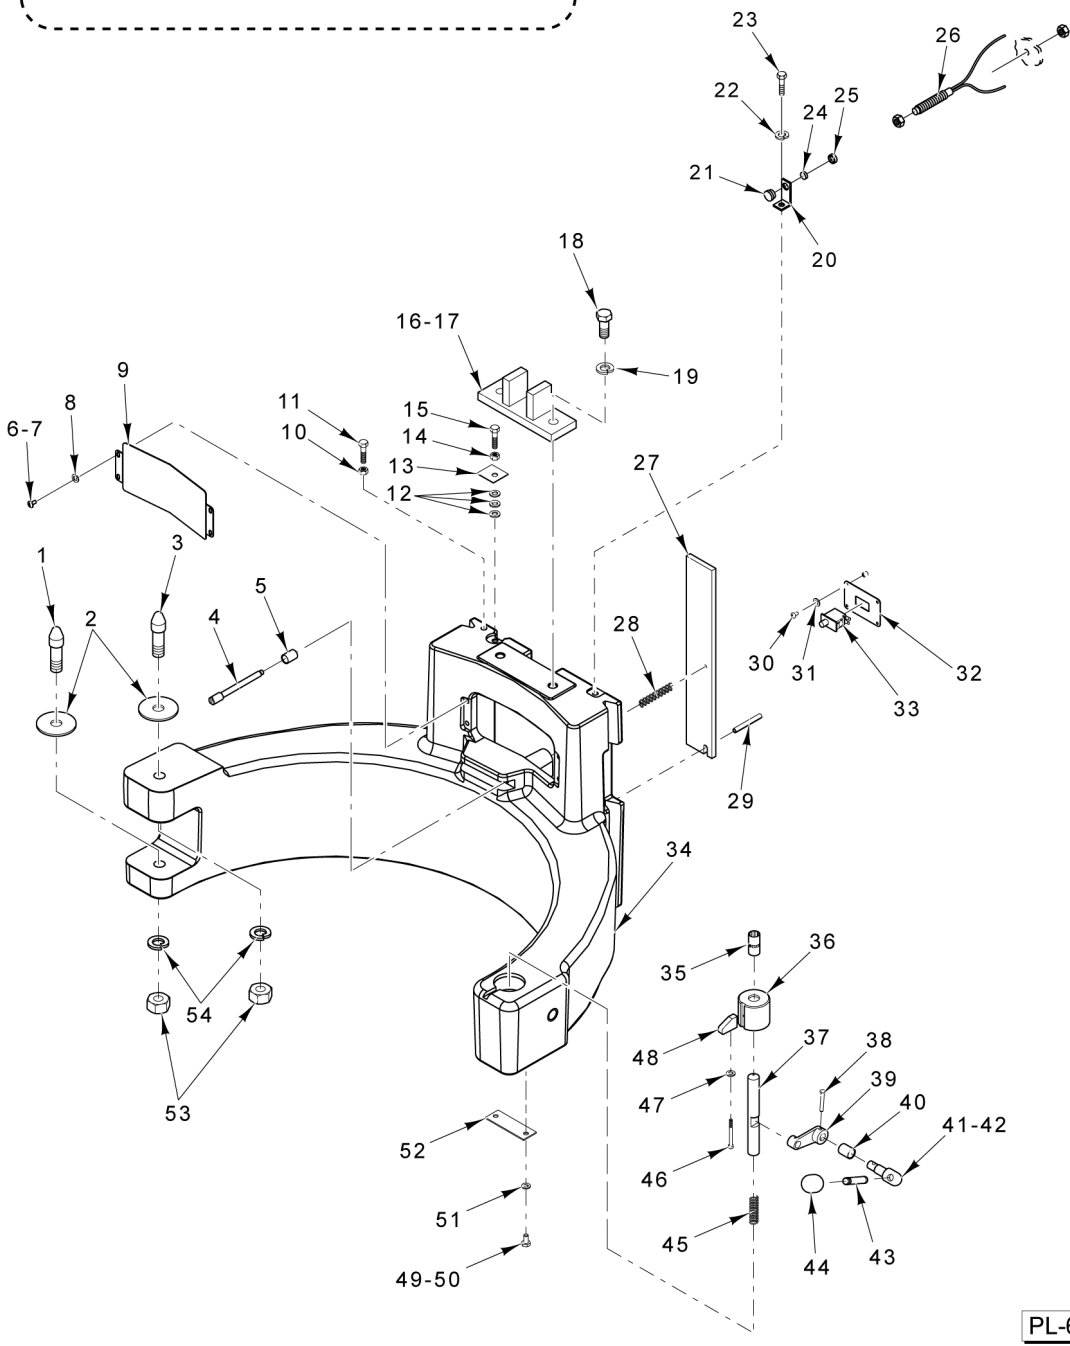

55 00-874139 Handle Assy. - Bowl Lock
 56 00-937436 Harness - Interlock Switch

PARTS NOT ILLUSTRATED

**BOWL SUPPORT
 (ALL EXCEPT HL1400N SERIES)**

**BOWL SUPPORT
(ALL EXCEPT HL1400N SERIES)**

ILLUS.	PART NO.	NAME OF PART	AMT.
PL-60153			
1	00-916021	Pin - Bowl.....	1
2	00-916022	Bushing - Bowl Support.....	2
3	00-916351	Pin - Upper Bowl.....	1
4	00-874387	Pin - Limit.....	1
5	00-874492	Bushing - Bowl-In.....	1
6	SC-128-96	Mach. Screw 8-32 x 3/8 Phil. Truss Hd. (SST) (ML-141074 & ML-141078).....	4
7	SC-121-71	Mach. Screw 8-32 x 3/8 Tx. Button Hd. (ML-141077 & ML-141081).....	4
8	WL-006-02	Lockwasher #8 Helical (SST).....	4
9	00-916605	Shield - Yoke.....	1
10	NS-013-14	Nut 5/16-18 Hex.....	1
11	SC-036-40	Cap Screw 5/16-18 x 1-1/4 Hex Hd.....	1
12	WS-006-36	Washer.....	3
13	00-916359	NLA - Obsolete--Plate - Stop Bowl Travel.....	1
14	NS-013-14	Nut 5/16-18 Hex.....	1
15	SC-036-40	Cap Screw 5/16-18 x 1-1/4 Hex Hd.....	1
16	00-873352-00003	Actuator - Bracket (HL800 Series).....	1
17	00-873352-00002	Actuator - Bracket (HL1400 Series).....	1
18	SC-062-88	Cap Screw 1/2-13 x 1-1/4 Hex Hd.....	2
19	WL-004-11	Lockwasher 1/2 Helical.....	2
20	00-916079	Bracket - Magnet.....	1
21	00-917358	Holder - Magnet (Lower).....	1
22	WL-003-44	Lockwasher 5/16 Helical.....	1
23	SC-087-23	Cap Screw 5/16-18 x 1/2 Hex Socket Hd.....	1
24	00-874875	Magnet - Disc.....	1
25	00-917357	Holder - Magnet (Upper).....	1
26	00-087711-00352	Switch - Reed.....	1
27	00-874566-00002	Plate - Bowl In Switch.....	1
28	00-873377	Spring - Bowl Pin.....	1
29	RP-004-28	Pin - Roll 0.250.....	1
30	SC-018-33	Mach. Screw 8-32 x 5/16 Phil. Pan Hd.....	2
31	WL-003-12	Lockwasher #8 Helical.....	2
32	00-874479	Plate - Bowl In Switch.....	1
33	00-087711-00338	Switch - Panel Front.....	1
34	00-873337	Yoke - Bowl.....	1
35	00-874390	Bushing - Bowl Lock.....	1
36	00-874376	Button - Bowl Rest.....	1
37	00-874391	Pin - Bowl.....	1
38	00-874388	Detent - Clevis Pin.....	1
39	00-874218	Clevis - Bowl Lock.....	1
40	00-874138	Bushing - Bowl Pin Cam.....	1
41	00-874220	Handle - Bowl Pin.....	1
42	00-874139-00002	Handle Assy. - Bowl Lock (ML-141077 & ML-141081) (Items 41, 43, & 44 Welded)	1
43	00-874197	Shaft - Bowl Pin Handle.....	1
44	00-875356	Handle - Lift Lever.....	1
45	00-874198	Spring - Bowl Pin.....	1
46	SC-092-27	Cap Screw 8-32 x 1-3/4 Hex Socket Hd.....	1
47	WL-003-12	Lockwasher #8 Helical.....	1
48	00-874380	Ramp - Wear.....	1
49	SC-036-14	Cap Screw 1/4-20 x 1/2 Hex Hd. (ML-141074 & ML-141078).....	2
50	SC-121-72	Mach. Screw 1/4-20 x 1/2 Tx. Button Hd. (SST) (ML-141077 & ML-141081).....	2
51	WL-003-38	Lockwasher 1/4 Helical.....	2
52	00-874199	Strap - Spring Retaining.....	1
53	NS-013-40	Nut 5/8-11 Hex.....	2
54	WL-004-18	Lockwasher 5/8 Light.....	2
55	00-874139	Handle Assy. - Bowl Lock (Incls. Items 41, 43, & 44).....	1
56	00-937436	Harness - Interlock Switch.....	1