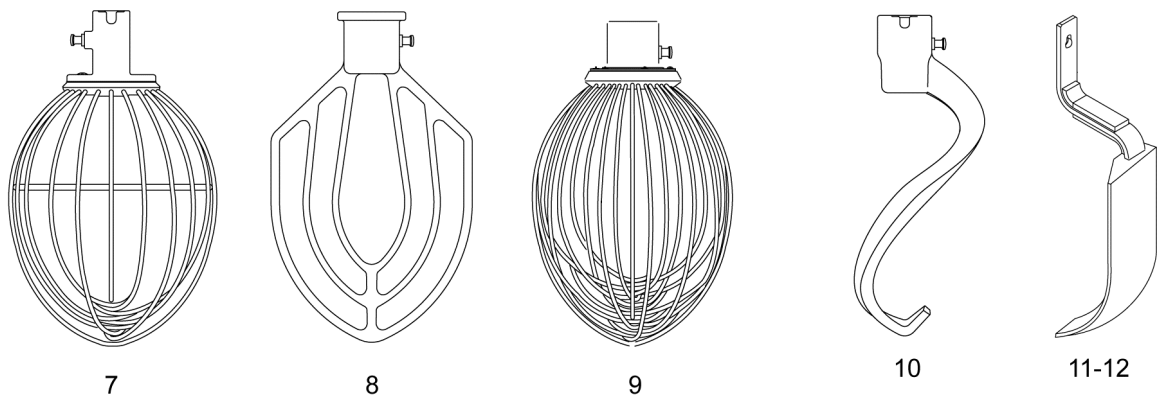

60-QUART AGITATORS