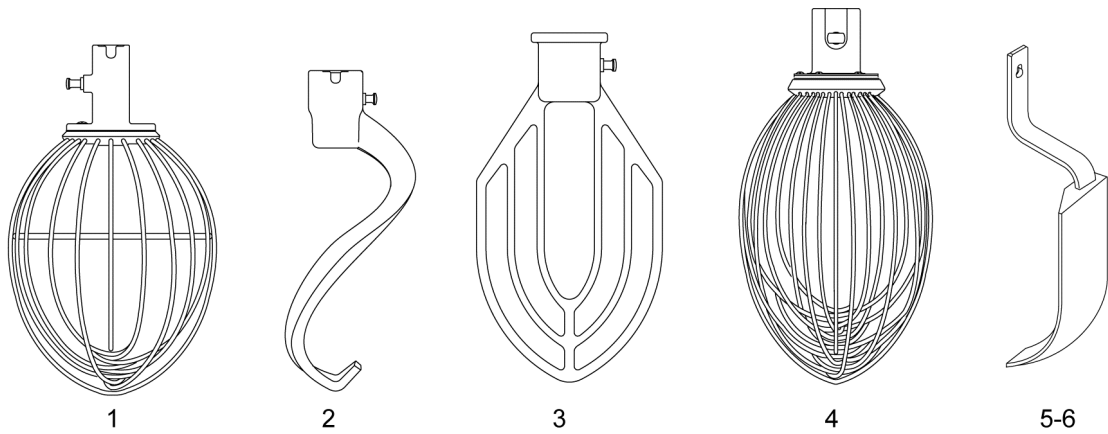

NOTES

BOWL GUARD

BOWL GUARD

ILLUS.	PART NO.	NAME OF PART	AMT.
PL-60160			
1	00-916154-00001	Wire Cage Assy. (ML-141074) (Incls. Items 5, 7, 9 thru 12, 14, 15, 17, 19, & 20).....	1
2	00-916154-00002	Wire Cage Assy. (ML-141077) (Incls. Items 6, 8 thru 11, 13, 14, 16, 18, 19, & 20).....	1
3	00-916277-00001	Wire Cage Assy. (ML-141078, ML-141082, ML-141084, ML-141102, ML-141111, ML-141113, ML-141114) (Incls. Items 5, 7, 9 thru 12, 14, 15, 17, 19, & 20).....	1
4	00-916277-00002	Wire Cage Assy. (ML-141081) (Incls. Items 6, 8 thru 11, 13, 14, 16, 18, 19, & 20).....	1
5	SC-122-45	Mach. Screw 1/4-20 x 3/8 Slotted Truss Hd.....	2
6	SC-128-65	Mach. Screw 1/4-20 x 1/2 Tx. Button Hd. (SST) (ML-141077 & ML-141081).....	2
7	SC-123-07	Mach. Screw 8-32 x 1/2 Slotted Truss Hd.....	1
8	SC-128-66	Mach. Screw 8-32 x 3/8 Tx. Button Hd. (SST) (ML-141077 & ML-141081).....	1
9	00-437433-00003	Shoe - Adjustable.....	1
10	00-437720	Key - Shoe.....	1
11	00-438055	Bumper - Cage.....	1
12	SC-122-44	Mach. Screw 8-32 x 3/8 Slotted Truss Hd.....	1
13	SC-121-71	Mach. Screw 8-32 x 3/8 Tx. Button Hd. (ML-141077 & ML-141081).....	1
14	00-874127	Shoe - Fixed (Incls. Magnet).....	1
15	SC-122-45	Mach. Screw 1/4-20 x 3/8 Slotted Truss Hd.....	2
16	SC-128-65	Mach. Screw 1/4-20 x 1/2 Tx. Button Hd. (SST) (ML-141077 & ML-141081).....	2
17	SC-122-45	Mach. Screw 1/4-20 x 3/8 Slotted Truss Hd.....	2
18	SC-128-65	Mach. Screw 1/4-20 x 1/2 Tx. Button Hd. (SST) (ML-141077 & ML-141081).....	2
19	00-875795	Stop - Cage.....	1
20	00-874126	Shoe - Front.....	1
21	00-916152	Guard - Splash & Drip (HL800 Series).....	1
22	00-874951	Splash Guard & Drip Cup (V1401 Series) (HL1400 Series).....	1
23	SC-021-39	Mach. Screw 1/4-20 x 5/8 Slotted Rd. Hd. (SST) (ML-141074)	3
24	SC-021-37	Mach. Screw 1/4-20 x 3/8 Slotted Rd. Hd. (SST) (ML-141078, ML-141082, ML-141084, ML-141102, ML-141111, ML-141113, & ML-141114,)	3
25	SC-128-80	Mach. Screw 1/4-20 x 3/8 Tx. Button Hd. (SST) (ML-141077 & ML-141081).....	3