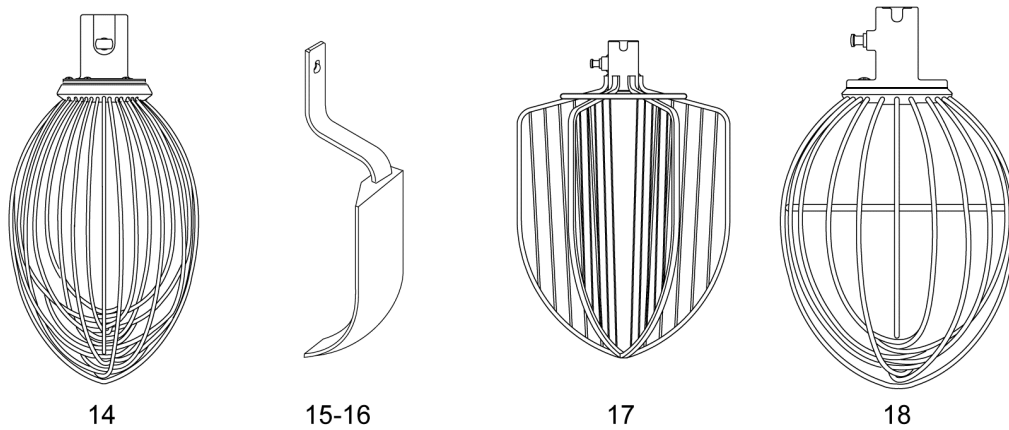

140-QUART AGITATORS

PL-60162

**AGITATORS AND ACCESSORIES
(80 & 140 QUART)**