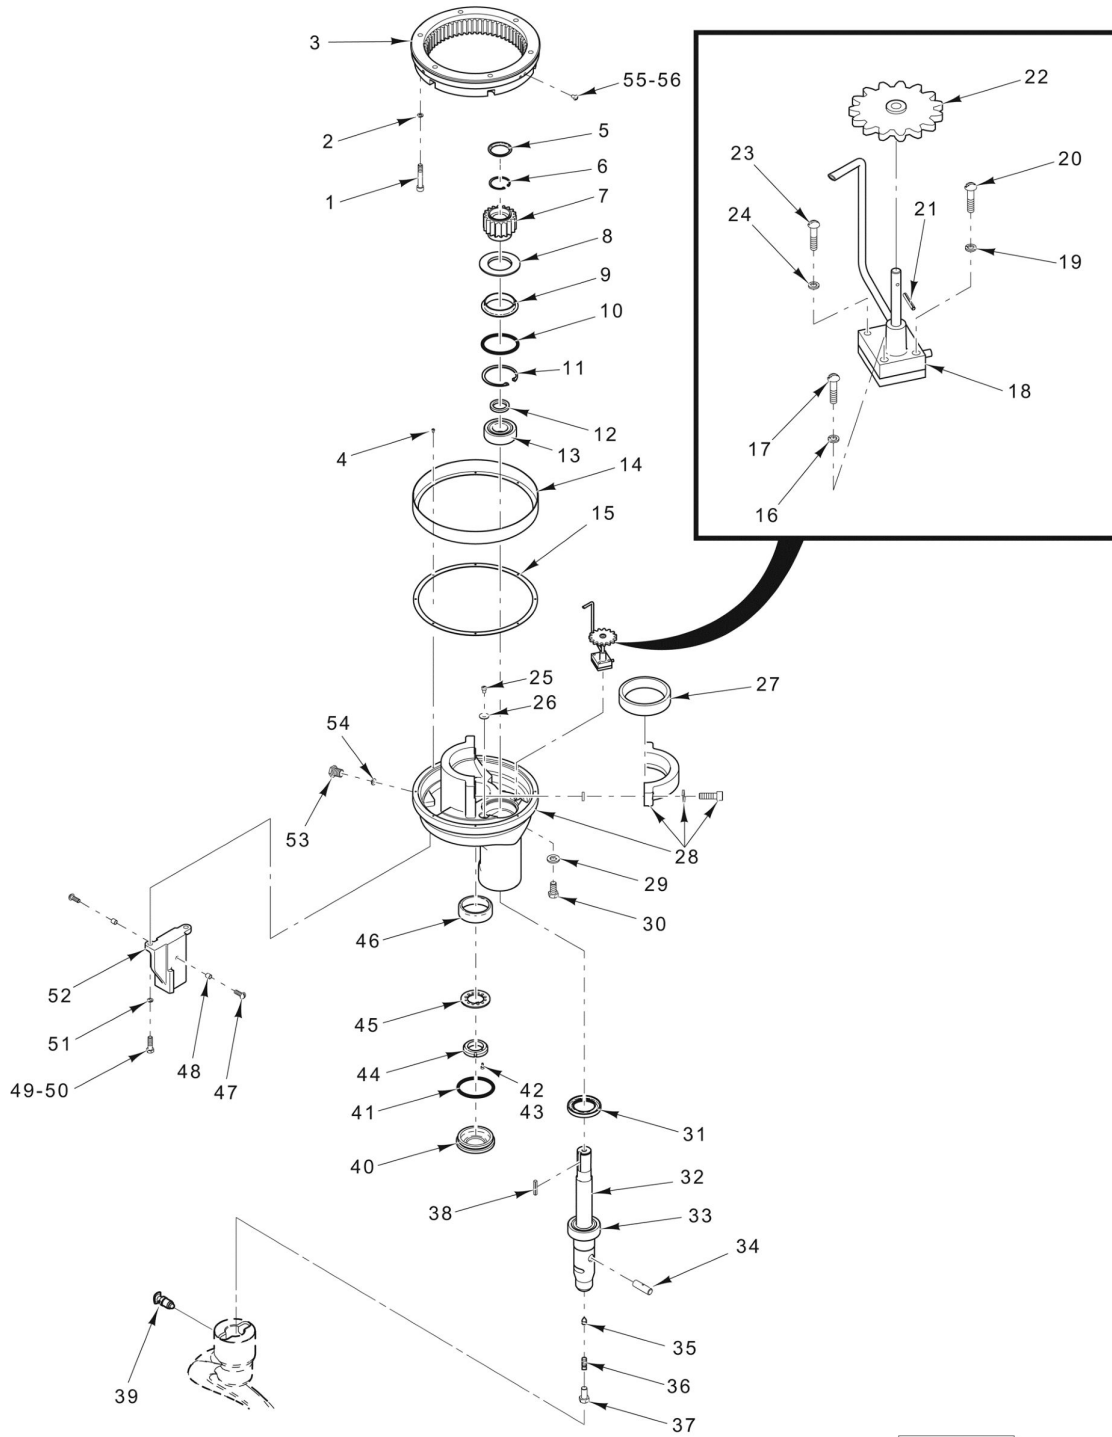

PL-60157

**PLANETARY
(HL800 SERIES)**

**PLANETARY
(HL800 SERIES)**

ILLUS.	PART NO.	NAME OF PART	AMT.
PL-60157			
1	SC-040-27	Cap Screw 3/8-16 x 2-1/4 Hex Socket Hd.....	6
2	WL-019-92	Lockwasher 3/8 Helical.....	6
3	00-438121	Gear - Internal (59T).....	1
4	SC-009-70	Mach. Screw 6-32 x 1/4 Slotted Rd. Hd.....	8
5	00-060071	Cap - Oil Retaining.....	1
6	RR-005-08	Retaining Ring.....	1
7	00-064732	Internal Pinion & Deflector Assy. (18T) (Incls. Item 8).....	1
8	00-065372	NLA - Obsolete--Deflector - Oil.....	1
9	00-073011	Baffle - Planetary Oil.....	1
10	00-067500-00021	O-Ring.....	1
11	RR-004-24	Retaining Ring.....	1
12	00-065408	Spacer - Agitator Shaft.....	1
13	BB-006-36	Ball Bearing.....	1
14	00-064478	Extension.....	1
15	00-064464	Gasket.....	1
16	WL-003-22	Lockwasher #10 Light.....	2
17	SC-081-17	Mach. Screw 10-32 x 1 Slotted Rd. Hd. (SST).....	2
18	00-290232-00001	Housing & Tubing Assy. (Incls. Items 19 thru 24).....	1
19	WL-003-22	Lockwasher #10 Light.....	1
20	SC-060-87	Mach. Screw 10-32 x 3/4 Slotted Rd. Hd. (SST).....	1
21	RP-002-08	Roll Pin 5/64 Dia. x 11/16 Lg.....	1
22	00-064614	Gear - Drive Assy.....	1
23	SC-009-68	Mach. Screw 8-32 x 3/4 Slotted Rd. Hd.....	1
24	WL-003-15	Lockwasher #8 Light.....	1
25	SC-062-20	Cap Screw 1/4-20 x 3/8 Hex Hd.....	2
26	WS-003-46	Washer.....	2
27	BR-002-14	Roller Bearing - Cup & Cone Assy.....	1
28	00-916068-00002	Planetary Assy. (Incls. Bearing Cap).....	1
29	WS-021-20	Washer.....	1
30	SC-129-38	Cap Screw 7/16-20 x 1 Hex Hd. (SST).....	1
31	00-916065	Seal - Oil.....	1
32	00-916048	Shaft - Agitator (Incls. Item 33).....	1
33	BB-007-39	Ball Bearing - M.R.C. #207-SZZ.....	1
34	00-873953	Pin - Agitator Shaft.....	1
35	00-007744	Set Screw Hlds., Cone Pt.....	1
36	SC-047-41	Set Screw 3/8-16 x 3/8 Hex Hlds., Cup Pt.....	1
37	00-064723	Plug - Agitator Shaft.....	1
38	00-875958	Key - Chamfered.....	1
39	00-874145	Plunger Assy.....	1
40	00-437496-00002	Cap - Seal (Painted).....	1
41	00-067500-00021	O-Ring.....	1
42	00-065277	Cap Screw Socket Hd.....	1
43	WL-003-15	Lockwasher #8 Light.....	1
44	00-065275	Bearing - Special Lock Nut.....	1
45	00-064982	Washer - Tongue.....	1
46	BR-002-15	Roller Bearing - Cup & Cone Assy.....	1
47	SC-021-54	Mach. Screw 5/16-18 x 7/8 Slotted Rd. Hd. (SST).....	2
48	00-874181	Spacer - Scraper Arm.....	2
49	SC-041-31	Cap Screw 3/8-16 x 1-1/4 Hex Hd. (SST).....	1
50	SC-041-49	Cap Screw 3/8-16 x 1 Hex Hd. (SST).....	1
51	WL-006-28	Lockwasher 3/8 Helical.....	2
52	00-873284-00002	Bracket - Bowl Scraper.....	1
53	00-064465-00001	Plug - Oil Fill.....	1
54	WS-021-20	Washer.....	1
55	SC-021-39	Mach. Screw 1/4-20 x 5/8 Slotted Rd. Hd. (SST) (ML-141074).....	3
56	SC-128-80	Mach. Screw 1/4-20 x 3/8 Tx. Button Hd. (SST) (ML-141077).....	3