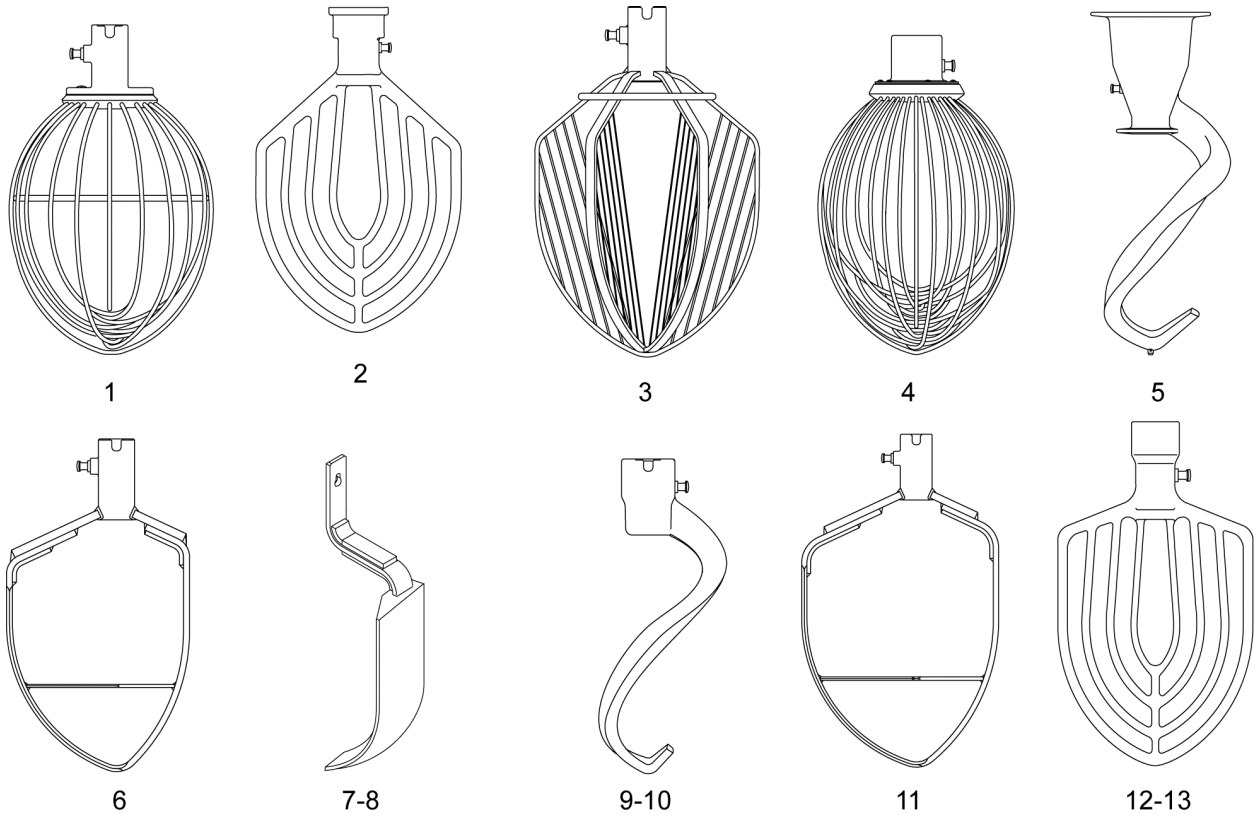

80-QUART AGITATORS