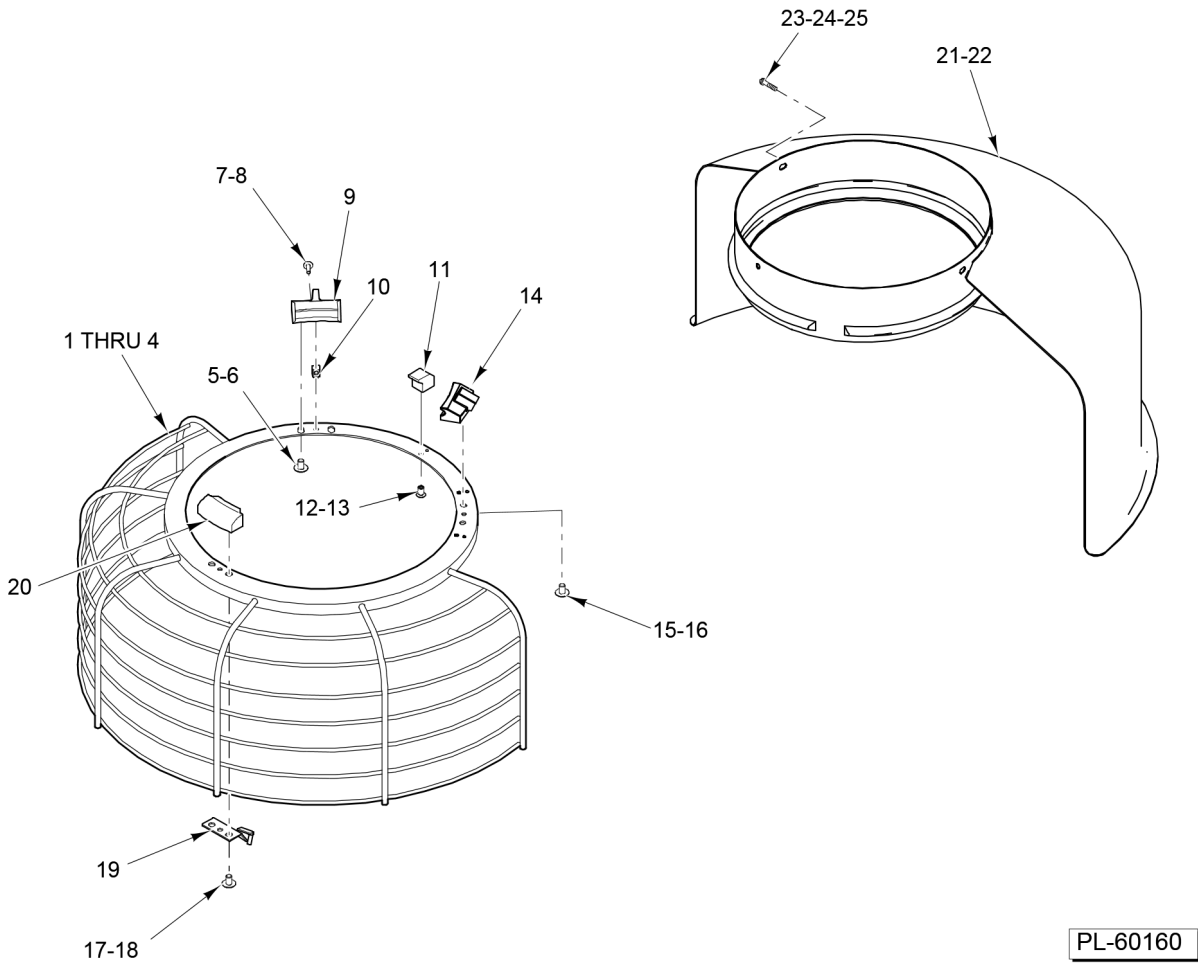

BOWL GUARD

BOWL GUARD

ILLUS.	PART NO.	NAME OF PART	AMT.
PL-60160			
1	00-916154-00001	Wire Cage Assy. (ML-141074) (Incls. Items 5, 7, 9 thru 12, 14, 15, 17, 19, & 20).....	1
2	00-916154-00002	Wire Cage Assy. (ML-141077) (Incls. Items 6, 8 thru 11, 13, 14, 16, 18, 19, & 20).....	1
3	00-916277-00001	Wire Cage Assy. (ML-141078, ML-141082, ML-141084, ML-141102, ML-141111, ML-141113, ML-141114) (Incls. Items 5, 7, 9 thru 12, 14, 15, 17, 19, & 20).....	1
4	00-916277-00002	Wire Cage Assy. (ML-141081) (Incls. Items 6, 8 thru 11, 13, 14, 16, 18, 19, & 20).....	1
5	SC-122-45	Mach. Screw 1/4-20 x 3/8 Slotted Truss Hd.....	2
6	SC-128-65	Mach. Screw 1/4-20 x 1/2 Tx. Button Hd. (SST) (ML-141077 & ML-141081).....	2
7	SC-123-07	Mach. Screw 8-32 x 1/2 Slotted Truss Hd.....	1
8	SC-128-66	Mach. Screw 8-32 x 3/8 Tx. Button Hd. (SST) (ML-141077 & ML-141081).....	1
9	00-437433-00003	Shoe - Adjustable.....	1
10	00-437720	Key - Shoe.....	1
11	00-438055	Bumper - Cage.....	1
12	SC-122-44	Mach. Screw 8-32 x 3/8 Slotted Truss Hd.....	1
13	SC-121-71	Mach. Screw 8-32 x 3/8 Tx. Button Hd. (ML-141077 & ML-141081).....	1
14	00-874127	Shoe - Fixed (Incls. Magnet).....	1
15	SC-122-45	Mach. Screw 1/4-20 x 3/8 Slotted Truss Hd.....	2
16	SC-128-65	Mach. Screw 1/4-20 x 1/2 Tx. Button Hd. (SST) (ML-141077 & ML-141081).....	2
17	SC-122-45	Mach. Screw 1/4-20 x 3/8 Slotted Truss Hd.....	2
18	SC-128-65	Mach. Screw 1/4-20 x 1/2 Tx. Button Hd. (SST) (ML-141077 & ML-141081).....	2
19	00-875795	Stop - Cage.....	1
20	00-874126	Shoe - Front.....	1
21	00-916152	Guard - Splash & Drip (HL800 Series).....	1
22	00-874951	Splash Guard & Drip Cup (V1401 Series) (HL1400 Series).....	1
23	SC-021-39	Mach. Screw 1/4-20 x 5/8 Slotted Rd. Hd. (SST) (ML-141074)	3
24	SC-021-37	Mach. Screw 1/4-20 x 3/8 Slotted Rd. Hd. (SST) (ML-141078, ML-141082, ML-141084, ML-141102, ML-141111, ML-141113, & ML-141114,)	3
25	SC-128-80	Mach. Screw 1/4-20 x 3/8 Tx. Button Hd. (SST) (ML-141077 & ML-141081).....	3