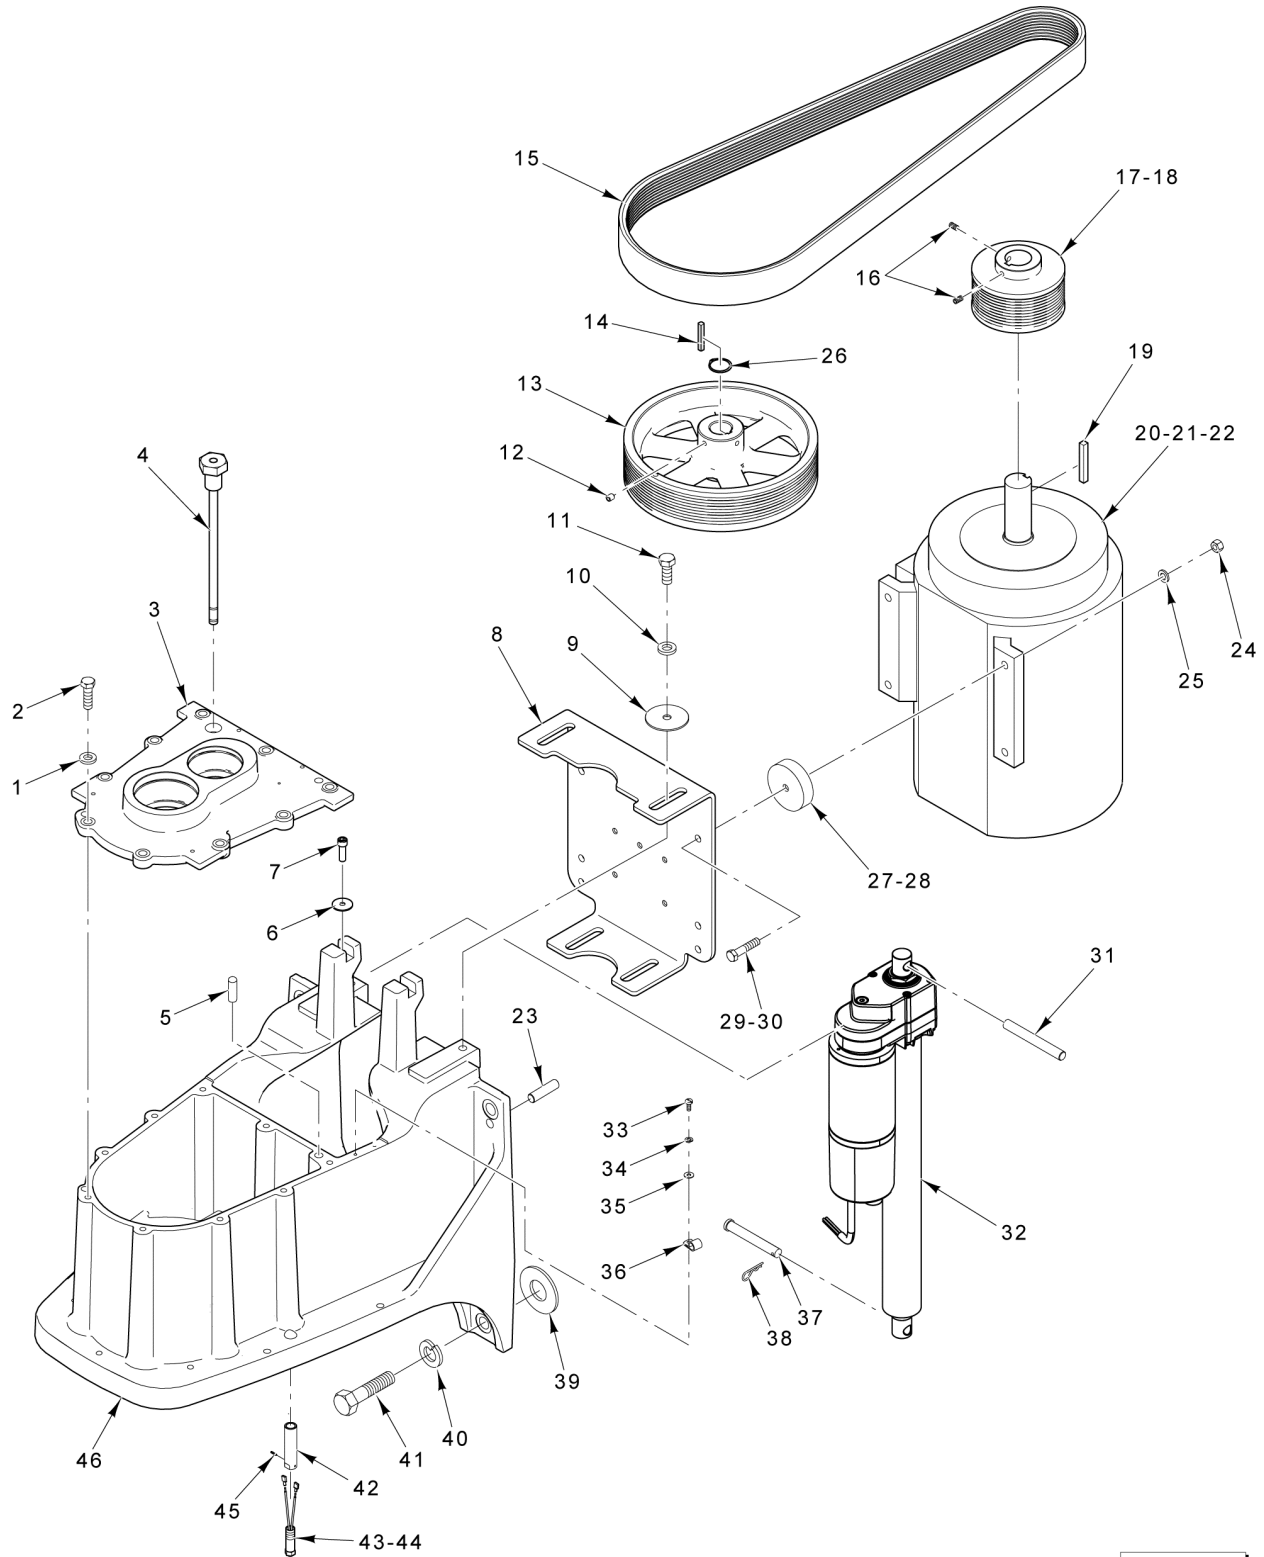

PL-60155

TRANSMISSION CASE AND MOTOR

TRANSMISSION CASE AND MOTOR

ILLUS.	PART NO.	NAME OF PART	AMT.
PL-60155			
1	WL-019-09	Lockwasher 3/8 Helical.....	9
2	SC-118-09	Cap Screw 3/8-16 x 1-1/4 Hex Hd.....	9
3	00-874653	Cover - Transmission.....	1
4	00-916182	Dipstick - Weldment.....	1
5	00-557555	NLA - Obsolete--Dowel.....	2
6	00-916352	Washer - Flat.....	2
7	SC-040-15	Cap Screw 5/16-18 x 1-1/4 Hex Socket Hd.....	2
8	00-874441-00002	NLA - Obsolete--Plate - Motor Mounting.....	1
9	WS-008-40	Washer.....	4
10	WL-019-11	Lockwasher 1/2 Helical.....	4
11	SC-062-88	Cap Screw 1/2-13 x 1-1/4 Hex Hd.....	4
12	SC-075-15	Set Screw 5/16-18 x 3/8 Hex Hdls., Cup Pt.....	2
13	00-916003	Sheave - Driven (10L).....	1
14	00-875419-00069	Key - Chamfered.....	1
15	00-874493	Belt.....	1
16	SC-075-15	Set Screw 5/16-18 x 3/8 Hex Hdls., Cup Pt.....	2
17	00-875805	Sheave - Drive (HL1400 Series).....	1
18	00-875939	Sheave - Drive (HL800 Series).....	1
19	00-875419-00081	Key 5/16 x 5/16 x 2-3/8.....	1
20	00-875995-00002	Motor Assy. (HL800 Series).....	1
21	00-875993-00002	Motor Assy. (ML-141078, ML-141081 & ML-141113).....	1
22	00-916869-00001	Motor Assy. (HL1400N Series).....	1
23	00-508208	Pin - Dowel.....	2
24	NS-013-22	Nut 3/8-16 Hex.....	4
25	WL-004-06	Lockwasher 3/8 Helical.....	4
26	RR-007-02	Retaining Ring.....	1
27	00-875940	NLA - Obsolete--Spacer (HL800 Series).....	4
28	00-873363	NLA - Obsolete--Spacer (HL1400 Series).....	4
29	SC-118-08	Cap Screw 3/8-16 x 1-3/4 Hex Hd. (HL800 Series).....	4
30	SC-124-91	Cap Screw 3/8-16 x 2-1/2 Hex Hd. (HL1400 Series).....	4
31	00-874315	Pin - Actuator (Upper).....	1
32	00-937426	Actuator Assy.....	1
33	SC-018-20	Mach. Screw 10-24 x 1/2 Slotted Pan Hd.....	2
34	WL-003-22	Lockwasher #10 Light.....	2
35	WS-002-51	Washer.....	2
36	00-078752-00012	Clamp (3/8 In.).....	1
37	00-874117-00002	Pin - Clevis.....	1
38	PC-003-50	Cotter Pin 7/64 x 1 Lg.....	1
39	00-072992-00001	Shim - Transmission Case (0.010 Thk.).....	AR
40	WL-004-19	Lockwasher 5/8 Helical.....	4
41	SC-129-34	Cap Screw 5/8-11 x 1-1/2 Hex Hd.....	4
42	00-874128	Extension - Bowl Guard Switch.....	1
43	00-874958-00004	Switch - Reed & Extension (All except ML-141102 & ML-141114).....	1
44	00-874958-00005	Switch - Reed (ML-141102 & ML-141114).....	1
45	SC-075-14	Set Screw 6-32 x 1/8 Hex Hdls., Cup Pt.....	1
46	00-874641	Case - Transmission.....	1