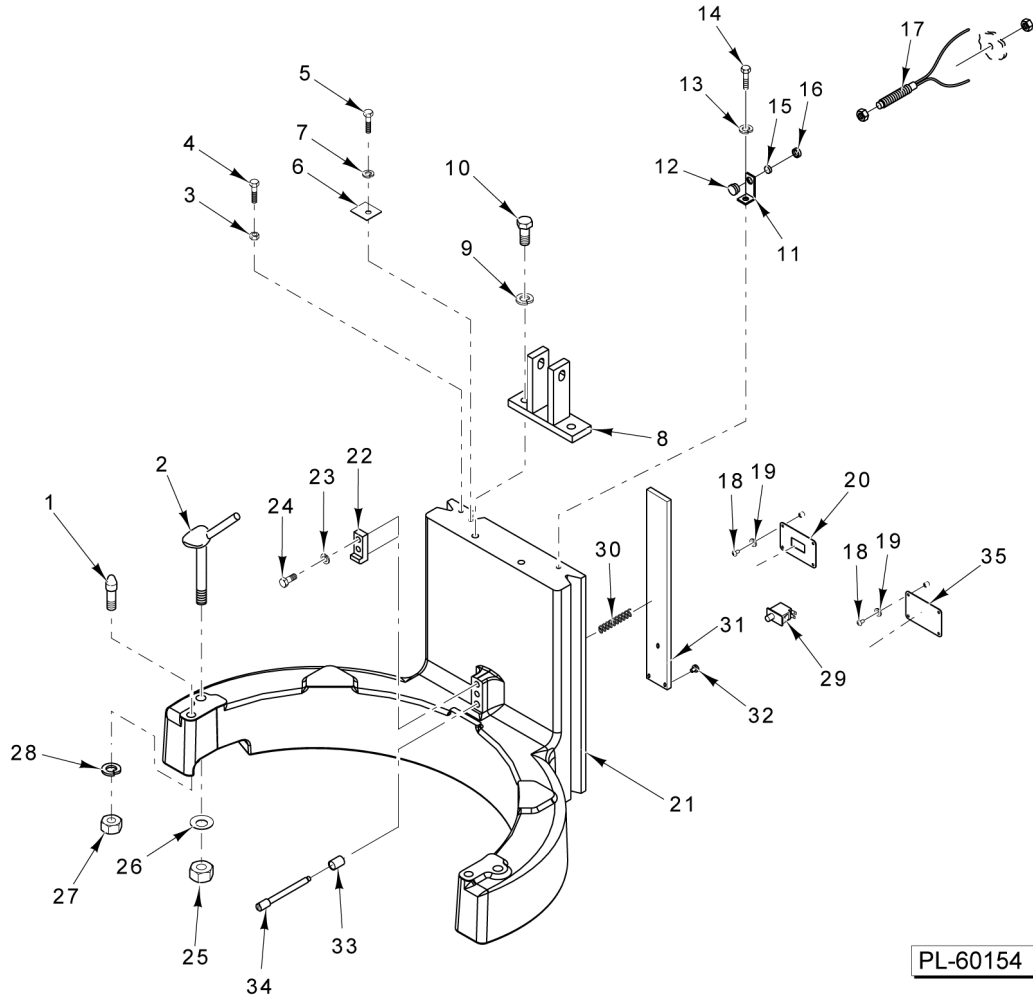

55 00-874139 Handle Assy. - Bowl Lock
 56 00-937436 Harness - Interlock Switch

PARTS NOT ILLUSTRATED

**BOWL SUPPORT
 (ALL EXCEPT HL1400N SERIES)**

**BOWL SUPPORT
(ALL EXCEPT HL1400N SERIES)**

ILLUS.	PART NO.	NAME OF PART	AMT.
PL-60153			
1	00-916021	Pin - Bowl.....	1
2	00-916022	Bushing - Bowl Support.....	2
3	00-916351	Pin - Upper Bowl.....	1
4	00-874387	Pin - Limit.....	1
5	00-874492	Bushing - Bowl-In.....	1
6	SC-128-96	Mach. Screw 8-32 x 3/8 Phil. Truss Hd. (SST) (ML-141074 & ML-141078).....	4
7	SC-121-71	Mach. Screw 8-32 x 3/8 Tx. Button Hd. (ML-141077 & ML-141081).....	4
8	WL-006-02	Lockwasher #8 Helical (SST).....	4
9	00-916605	Shield - Yoke.....	1
10	NS-013-14	Nut 5/16-18 Hex.....	1
11	SC-036-40	Cap Screw 5/16-18 x 1-1/4 Hex Hd.....	1
12	WS-006-36	Washer.....	3
13	00-916359	NLA - Obsolete--Plate - Stop Bowl Travel.....	1
14	NS-013-14	Nut 5/16-18 Hex.....	1
15	SC-036-40	Cap Screw 5/16-18 x 1-1/4 Hex Hd.....	1
16	00-873352-00003	Actuator - Bracket (HL800 Series).....	1
17	00-873352-00002	Actuator - Bracket (HL1400 Series).....	1
18	SC-062-88	Cap Screw 1/2-13 x 1-1/4 Hex Hd.....	2
19	WL-004-11	Lockwasher 1/2 Helical.....	2
20	00-916079	Bracket - Magnet.....	1
21	00-917358	Holder - Magnet (Lower).....	1
22	WL-003-44	Lockwasher 5/16 Helical.....	1
23	SC-087-23	Cap Screw 5/16-18 x 1/2 Hex Socket Hd.....	1
24	00-874875	Magnet - Disc.....	1
25	00-917357	Holder - Magnet (Upper).....	1
26	00-087711-00352	Switch - Reed.....	1
27	00-874566-00002	Plate - Bowl In Switch.....	1
28	00-873377	Spring - Bowl Pin.....	1
29	RP-004-28	Pin - Roll 0.250.....	1
30	SC-018-33	Mach. Screw 8-32 x 5/16 Phil. Pan Hd.....	2
31	WL-003-12	Lockwasher #8 Helical.....	2
32	00-874479	Plate - Bowl In Switch.....	1
33	00-087711-00338	Switch - Panel Front.....	1
34	00-873337	Yoke - Bowl.....	1
35	00-874390	Bushing - Bowl Lock.....	1
36	00-874376	Button - Bowl Rest.....	1
37	00-874391	Pin - Bowl.....	1
38	00-874388	Detent - Clevis Pin.....	1
39	00-874218	Clevis - Bowl Lock.....	1
40	00-874138	Bushing - Bowl Pin Cam.....	1
41	00-874220	Handle - Bowl Pin.....	1
42	00-874139-00002	Handle Assy. - Bowl Lock (ML-141077 & ML-141081) (Items 41, 43, & 44 Welded)	1
43	00-874197	Shaft - Bowl Pin Handle.....	1
44	00-875356	Handle - Lift Lever.....	1
45	00-874198	Spring - Bowl Pin.....	1
46	SC-092-27	Cap Screw 8-32 x 1-3/4 Hex Socket Hd.....	1
47	WL-003-12	Lockwasher #8 Helical.....	1
48	00-874380	Ramp - Wear.....	1
49	SC-036-14	Cap Screw 1/4-20 x 1/2 Hex Hd. (ML-141074 & ML-141078).....	2
50	SC-121-72	Mach. Screw 1/4-20 x 1/2 Tx. Button Hd. (SST) (ML-141077 & ML-141081).....	2
51	WL-003-38	Lockwasher 1/4 Helical.....	2
52	00-874199	Strap - Spring Retaining.....	1
53	NS-013-40	Nut 5/8-11 Hex.....	2
54	WL-004-18	Lockwasher 5/8 Light.....	2
55	00-874139	Handle Assy. - Bowl Lock (Incls. Items 41, 43, & 44).....	1
56	00-937436	Harness - Interlock Switch.....	1