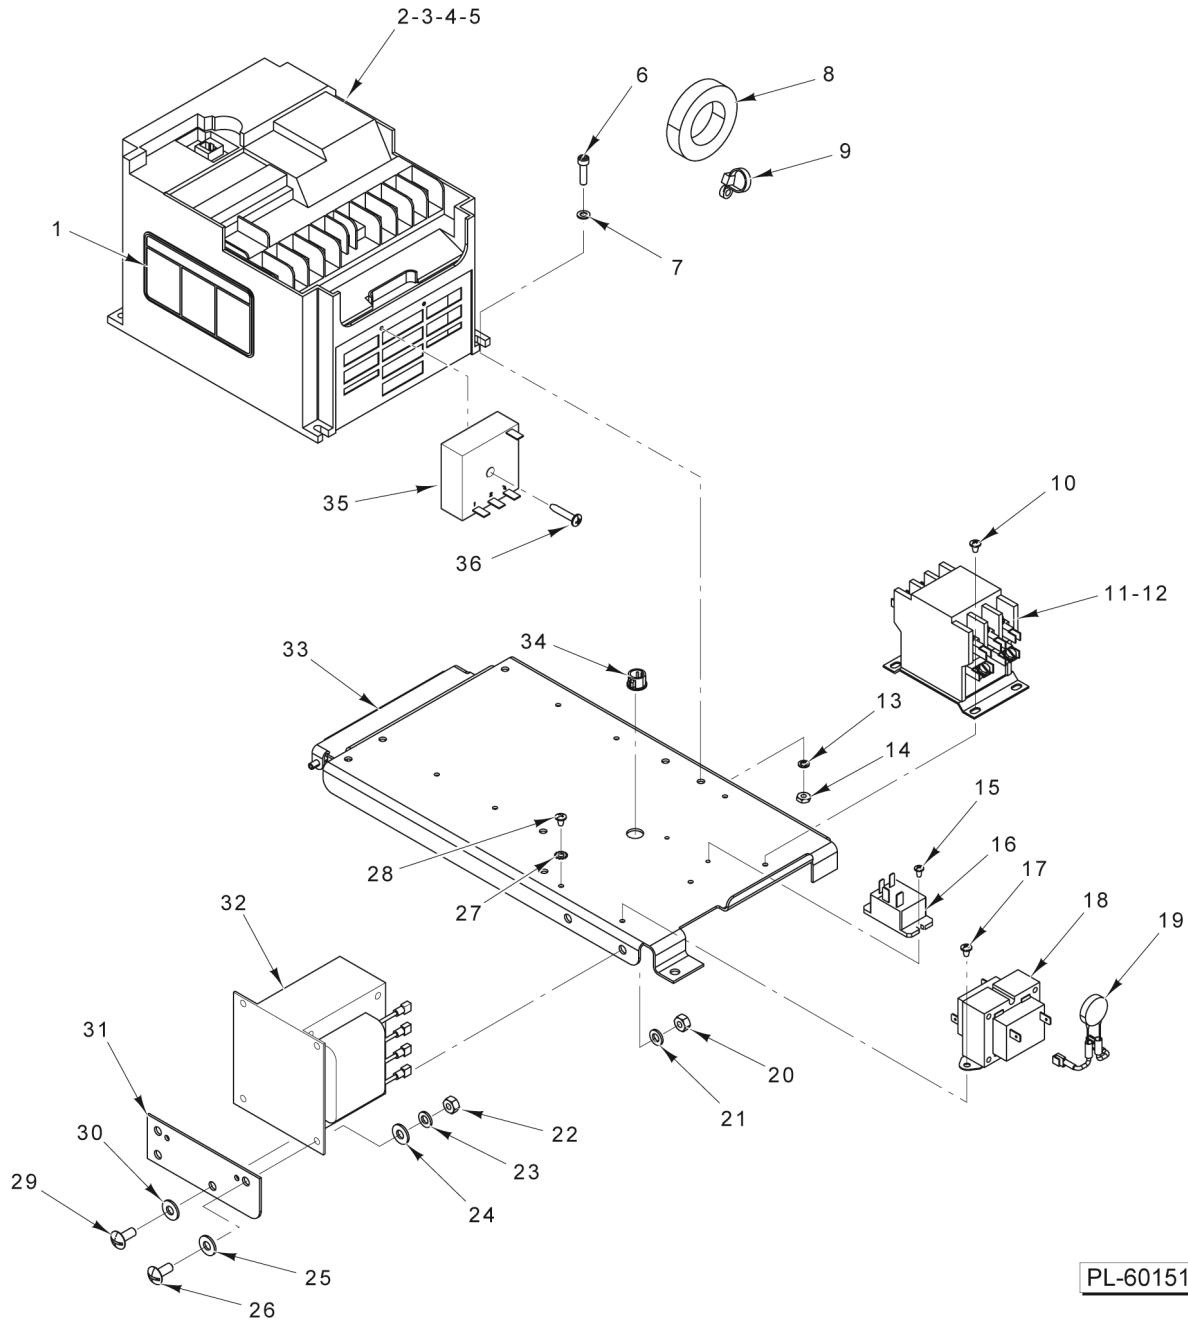

1. 38 00-917330-00005 Resistor
   - 39 00-917330-00006 Resistor
   - 40 937318 Harness - Main (Universal)
   - 41 00-937949 Harness - Interlock Switch
   - 42 00-937433 Harness - Drive
2. **PARTS NOT ILLUSTRATED**

**ELECTRICAL COMPONENTS
(HL1400 SERIES)**

ILLUS.	PART NO.	NAME OF PART	AMT.
PL-60151			
1	00-438131-00174	Label - Warning.....	1
2	00-937333-00001	Controller (10 Hp.) (230 V.).....	1
3	00-937333-00002	Controller (10 Hp.) (460 V.).....	1
4	00-937334-00001	Controller (10 Hp.) (230 V.) (HL1400N Only).....	1
5	00-937334-00002	Controller (10 Hp.) (460 V.) (HL1400N Only).....	1
6	SC-040-04	Cap Screw 10-32 x 3/4 Hex Socket Hd.....	4
7	WS-002-15	Washer.....	4
8	00-916185-00001	Ferrite.....	1
9	00-113703	Cable Tie.....	1
10	SD-015-39	Self-Tapping Screw 8-32 x 1/4 Phil. Pan Hd., Type TT.....	2
11	00-087713-107-4	Contact (30 Amp./Aux., 3 Ph.) (230 V.) (ML-141102, ML-141111, ML-141113, & ML-141114).....	1
12	00-087713-107-5	Contact (30 Amp./Aux., 3 Ph.) (460 V.) (ML-141082 & ML-141084).....	1
13	WL-003-22	Lockwasher #10 Light.....	4
14	NS-009-30	Nut 10-32 Hex.....	4
15	SD-015-37	Self-Tapping Screw 6-32 x 1/4 Phil. Pan Hd., Type TT.....	2
16	00-916904-002-1	Relay (1-Pole) (30 Amp.).....	1
17	SD-015-39	Self-Tapping Screw 8-32 x 1/4 Phil. Pan Hd., Type TT.....	2
18	00-294500-00054	Transformer (208-240 V.).....	1
19	00-916176	IC MOV Sub-Assy. (230 V.).....	1
20	NS-013-02	Nut 1/4-20 Hex.....	2
21	WL-003-38	Lockwasher 1/4 Helical.....	2
22	NS-013-02	Nut 1/4-20 Hex.....	2
23	WL-003-38	Lockwasher 1/4 Helical.....	2
24	WS-017-25	Washer.....	2
25	WS-017-25	Washer.....	2
26	SC-120-12	Mach. Screw 1/4-20 x 5/8 Phil. Truss Hd.....	2
27	WL-007-06	Lockwasher #8 External.....	1
28	SD-015-39	Self-Tapping Screw 8-32 x 1/4 Phil. Pan Hd., Type TT.....	1
29	SC-120-12	Mach. Screw 1/4-20 x 5/8 Phil. Truss Hd.....	2
30	WS-017-25	Washer.....	2
31	00-937415	Bracket - Transformer (460 V.).....	1
32	00-916588	Transformer (460 V.) (ML-141111).....	1
33	00-937418	Plate Assy. - Drive Mount.....	1
34	FE-016-31	Bushing - Snap 3/8.....	1
35	00-916642	Relay - Time Delay (ML-141114).....	1
36	SC-130-90	Mach. Screw M4 x 0.7 x 30mm Slotted Pan Hd.....	1
37	00-937620	Harness - Service Adapter FEM 6P.....	1
38	00-917330-00005	Resistor (230 V.).....	1
39	00-917330-00006	Resistor (460 V.).....	1
40	00-937318	Harness - Main (Universal).....	AR
41	00-937949	Harness - Interlock Switch.....	1
40	00-937944	Harness - Drive.....	1