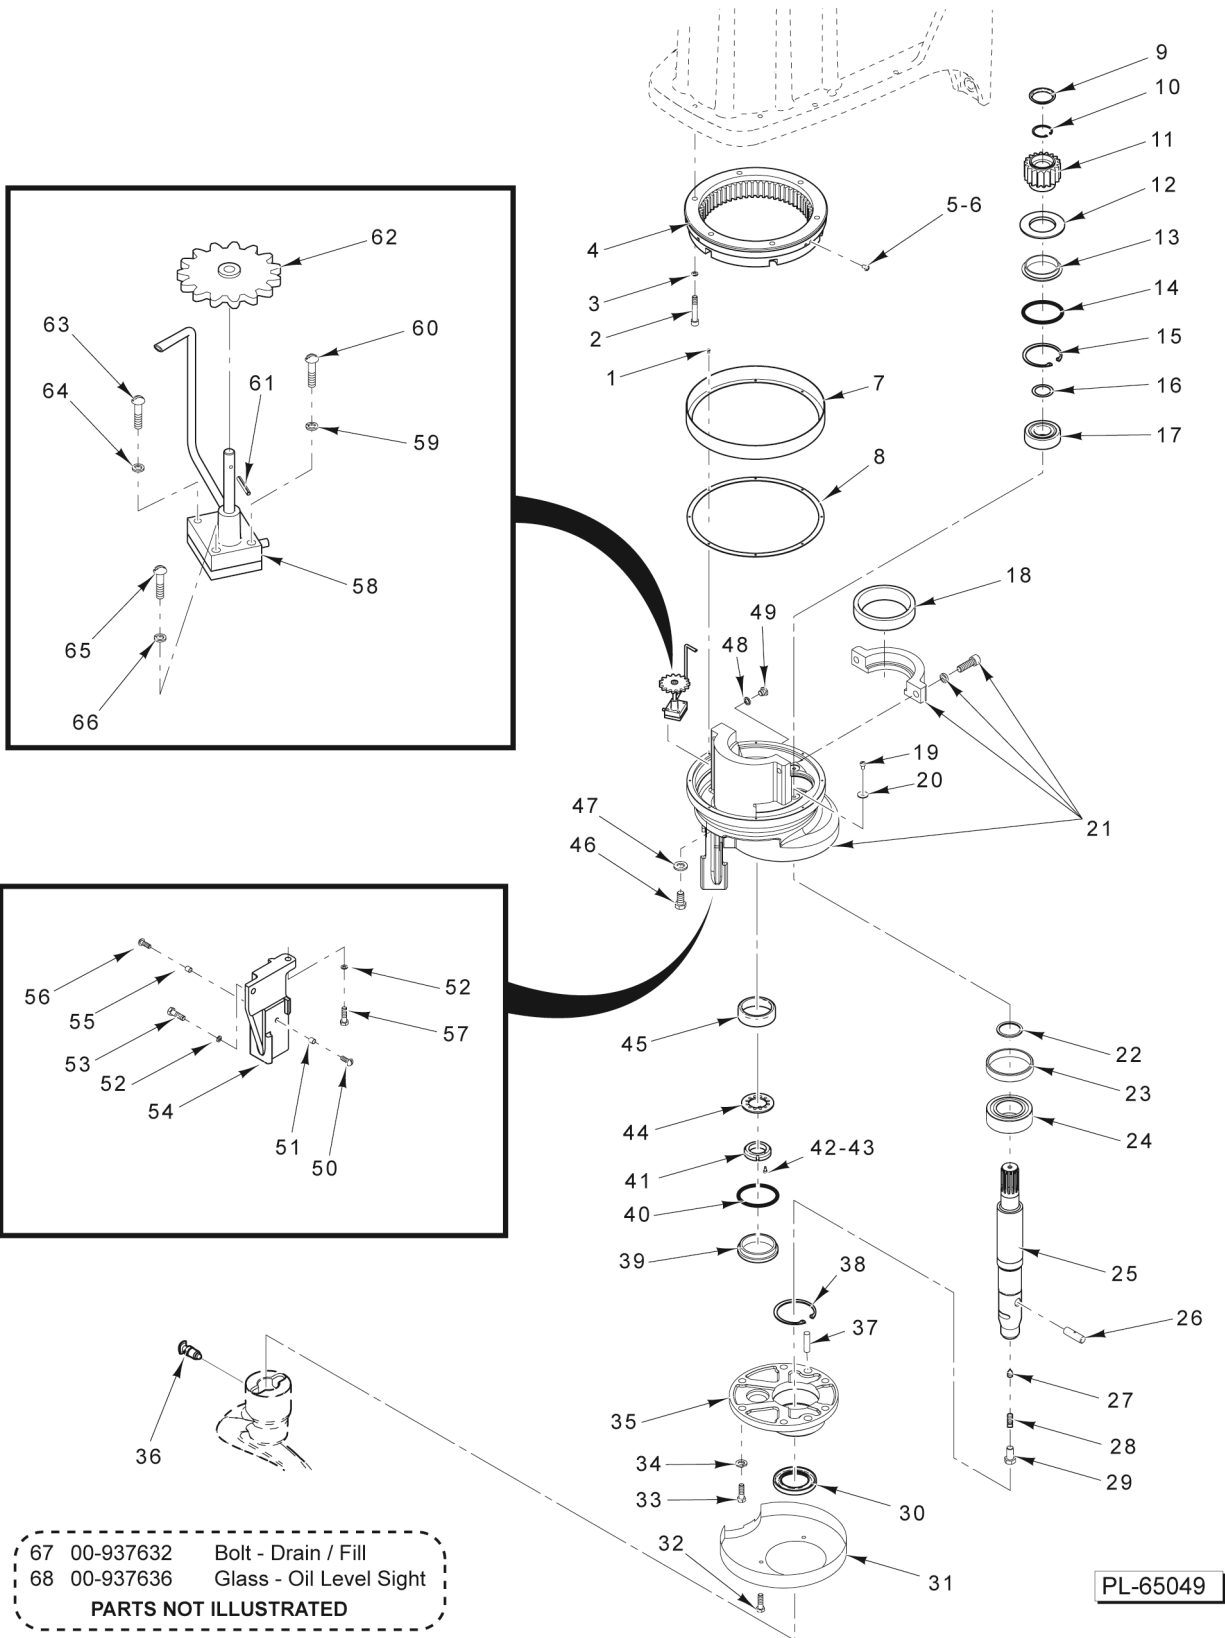

67 00-937632 Bolt - Drain / Fill
68 00-937636 Glass - Oil Level Sight
PARTS NOT ILLUSTRATED

PL-65049

**PLANETARY
(HL1400 SERIES)**

**PLANETARY
(HL1400 SERIES)**

ILLUS.	PART NO.	NAME OF PART	AMT.
PL-PL-65049			
1	SC-009-70	Mach. Screw 6-32 x 1/4 Slotted Rd. Hd.....	8
2	SC-040-28	Cap Screw 3/8-16 x 2-1/2 Hex Socket Hd.....	6
3	WL-019-92	Lockwasher 3/8 Helical.....	6
4	00-438050	Gear - Internal.....	1
5	SC-021-37	Mach. Screw 1/4-20 x 3/8 Slotted Rd. Hd. (SST).....	3
6	SC-128-80	Mach. Screw 1/4-20 x 3/8 Tx. Button Hd. (SST) (ML-141081).....	3
7	00-064478	Extension.....	1
8	00-064464	Gasket.....	1
9	00-060071	Cap - Oil Retaining.....	1
10	RR-006-08	Retaining Ring.....	1
11	00-067886	Pinion - Internal (18T) (Incls. Item 12).....	1
12	00-065372	NLA - Obsolete--Deflector - Oil.....	1
13	00-073011	Baffle - Planetary Oil.....	1
14	00-067500-00021	O-Ring.....	1
15	RR-004-24	Retaining Ring.....	1
16	00-068277	Shim - Internal Pinion.....	1
17	BB-021-56	Bearing - Ball.....	1
18	BR-002-31	Roller Bearing - Cup & Cone Assy.....	1
19	SC-062-20	Cap Screw 1/4-20 x 3/8 Hex Hd.....	2
20	WS-003-46	Washer.....	2
21	00-874690-00002	Planetary Assy. (Incls. Bearing Cap) (Must Also Order Items 67 & 68).....	1
22	00-067902	Spacer - Agitator Shaft.....	1
23	00-067903	Locator - Bearing.....	1
24	BB-021-55	Bearing - Ball.....	1
25	00-916037	Shaft - Agitator.....	1
26	00-873953	Pin - Agitator Shaft.....	1
27	00-007744	Set Screw Hlds., Cone Pt.....	1
28	SC-047-41	Set Screw 3/8-16 x 3/8 Hex Hlds., Cup Pt.....	1
29	00-064723	Plug - Agitator Shaft.....	1
30	00-068045	Seal - Planetary Oil.....	1
31	00-874669	Cover - Planetary.....	1
32	00-080531	Screw - Nylok Hex Hd.....	2
33	SC-120-28	Cap Screw 1/2-13 x 2 Hex Hd.....	6
34	WL-004-11	Lockwasher 1/2 Helical.....	6
35	00-067921-00001	Plate - Bearing.....	1
36	00-874145	Plunger Assy.....	1
37	00-011800-00237	Dowel.....	2
38	RR-006-07	Retaining Ring.....	1
39	00-437496-00002	Cap - Seal (Painted).....	1
40	00-067500-00021	O-Ring.....	1
41	00-065275	Bearing - Special Lock Nut.....	1
42	00-065277	Cap Screw Socket Hd.....	1
43	WL-003-15	Lockwasher #8 Light.....	1
44	00-064982	Washer - Tongue.....	1
45	BR-002-15	Roller Bearing - Cup & Cone Assy.....	1
46	SC-129-38	Cap Screw 7/16-20 x 1 Hex Hd. (SST).....	1
47	WS-021-20	Washer.....	1
48	WS-021-20	Washer.....	1
49	00-064465-00001	Plug - Oil Fill.....	1
50	SC-021-54	Mach. Screw 5/16-18 x 7/8 Slotted Rd. Hd. (SST).....	1
51	00-874181	Spacer - Scraper Arm.....	1
52	WL-006-28	Lockwasher 3/8 Helical.....	2
53	SC-041-49	Cap Screw 3/8-16 x 1 Hex Hd. (SST).....	1
54	00-874649-00002	Bracket - Bowl Scraper.....	1
55	00-874181	Spacer - Scraper Arm.....	1