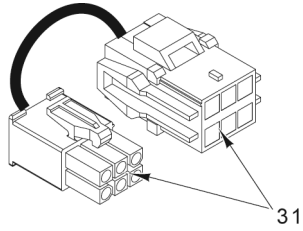

- 25 00-937295 Harness - Switch (Mix & Stop)
- 26 00-937363 Harness - Time Pot
- 27 00-937373 Harness - SPD Speed

PARTS NOT ILLUSTRATED

CONTROL PANEL

CONTROL PANEL

ILLUS.	PART NO.	NAME OF PART	AMT.
PL-60149			
1	00-874338	Fastener - Self-Retaining.....	6
2	00-937277	PCB Assy. (Standard Timer).....	1
3	00-875814	Seal - Control Panel.....	1
4	00-917220	Panel - Control.....	1
5	SC-128-40	Mach. Screw 8-32 x 2-1/4 Phil. Oval Hd. (SST).....	2
6	00-874468	Extension - Screw (ML-141077 & ML-141081).....	2
7	00-916231	Overlay (Standard Timer).....	1
8	00-937371	PCB Assy. (Speed Select).....	1
9	00-087711-330-1	Switch - Rocker.....	1
10	00-937533	Switch Cover.....	1
11	00-937364	Knob.....	2
12	SC-128-39	Mach. Screw 8-32 x 1-1/2 Phil. Oval Hd. (SST).....	4
13	SC-128-84	Mach. Screw 8-32 x 1-1/2 Tx. Flat Hd. (SST) (ML-141077 & ML-141081).....	4
14	00-875451	Label (Start/Stop).....	1
15	00-478752-00002	Switch - Operator (Stop).....	1
16	00-937630	Cap - Round Pushbutton Assy.....	1
17	00-087711-322-4	Block - Contact (NC) (Stop).....	1
18	00-478752-00001	Switch - Operator (Start).....	1
19	00-478753-00001	Cap - Round Push Button (Flush).....	1
20	00-087711-322-3	Block - Contact (Start).....	1
21	00-937361	Potentiometer (Timer).....	1
22	SD-039-23	Self-Tapping Screw 6-32 x 1/4 Hex Washer Hd., Type RL.....	3
23	00-937622	Harness - Service Adapter FEM 9P.....	1
24	00-937620	Harness - Service Adapter FEM 6P.....	1
25	00-937295	Harness - Switch (Mix & Stop).....	1
26	00-937363	Harness - Time Pot.....	1
27	00-937373	Harness - SPD Speed.....	1