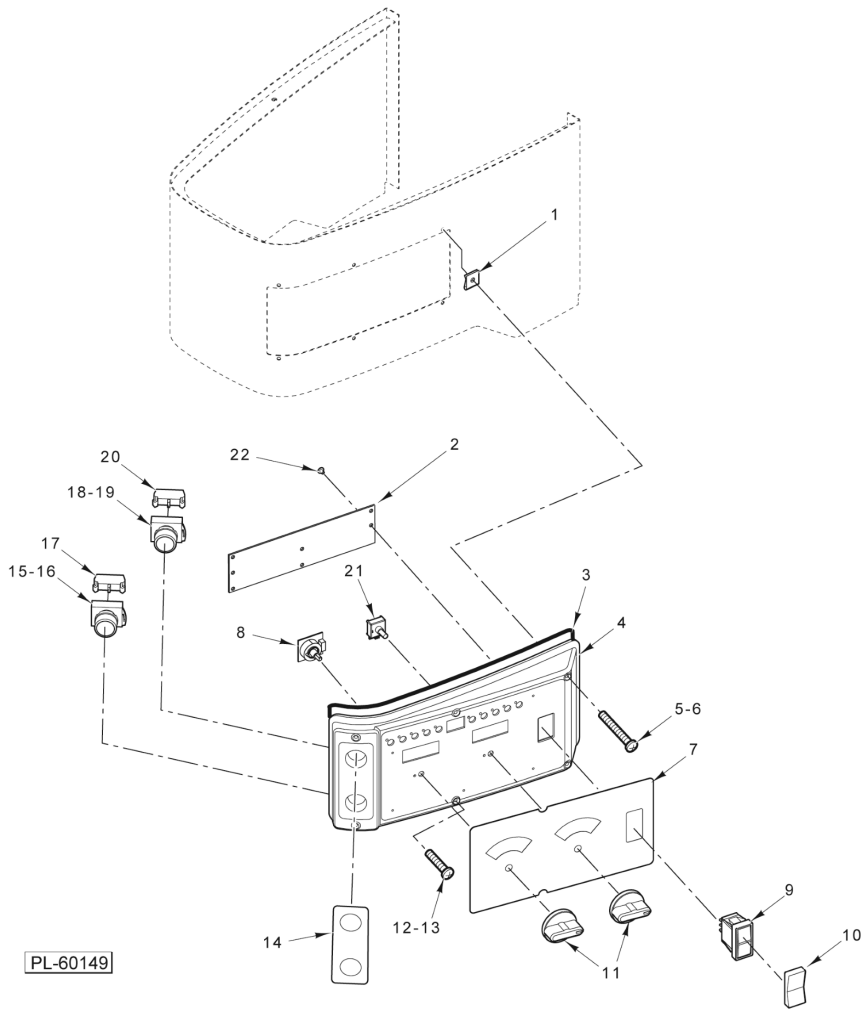

- 25 00-937295 Harness - Switch (Mix & Stop)
- 26 00-937363 Harness - Time Pot
- 27 00-937373 Harness - SPD Speed

PARTS NOT ILLUSTRATED